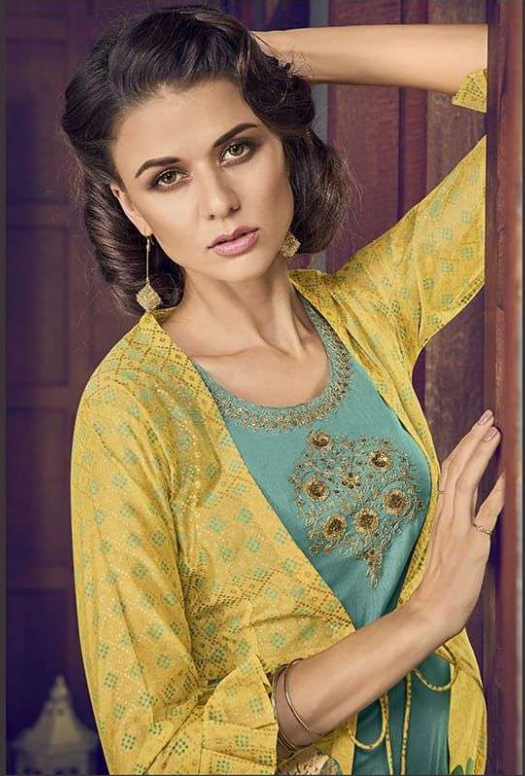

V VIOLET

5007

5009

5004

5008

5006

5007

5005

5002

5012

5001

V VIOLET

5010

D.NO	TOP	INNER	BOTTOM	DUPATTA	RATE
5001	TUSSER SILK	-	ATG SILK	COTTON JAQUARD	2155
				HAND SPRAY PRINT	
5002	PURE ART SILK	COTTON	-	COTTON	1860
5003	PURE ART SILK	RUSSIAN SILK	RUSSIAN SILK	COTTON	1790
5004	PURE ART SILK	COTTON	-	COTTON	1790
5005	TUSSER SILK		ATG SILK	COTTON JAQUARD	1980
				HAND SPRAY PRINT	
5006	PURE ART SILK	MADURAI SILK	MADURAI SILK	COTTON	1790
5007	PURE ART SILK	COTTON	PURE CHECKS	COTTON	2155
5008	TUSSER SILK	-	ATG SILK	BLUE CHERRY	2090
				DIGITAL PRINT	
5009	PURE ART SILK	PURE CHECKS + GOLI	-	COTTON	2090
5010	PURE ART SILK	TWO TONE SILK	TWO TONE SILK	COTTON	1860
5011	PURE ART SILK	COTTON	COTTON	COTTON	1980
5012	PURE ART SILK	RUSSIAN SILK	RUSSIAN SILK	COTTON	1860