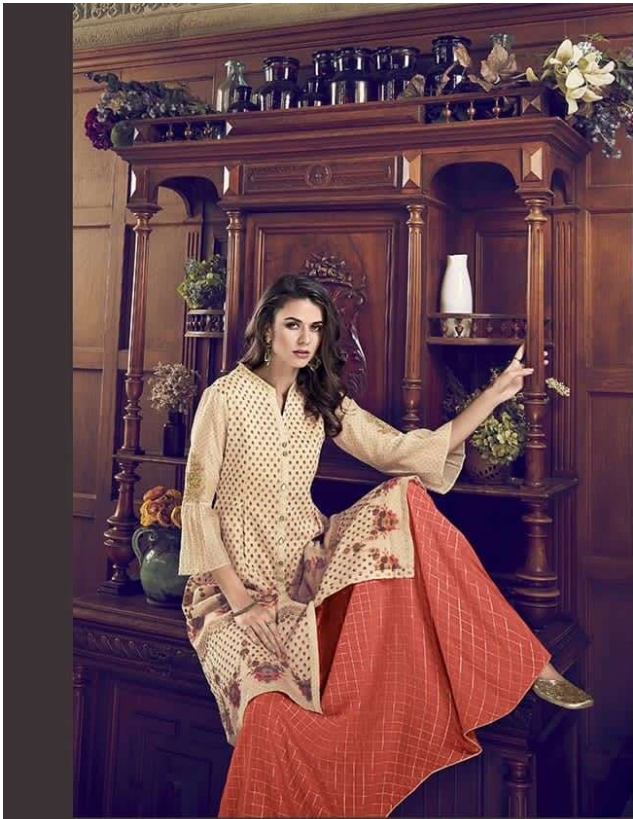

V VIOLET

5007

5009

5004

5008

5006

5007

5005

5002

5012

5001

V VIOLET

5010

D.NO	TOP	INNER	BOTTOM	DUPATTA	RATE
5001	TUSSER SILK	-	ATG SILK	COTTON JAQUARD	2155
				HAND SPRAY PRINT	
5002	PURE ART SILK	COTTON	-	COTTON	1860
5003	PURE ART SILK	RUSSIAN SILK	RUSSIAN SILK	COTTON	1790
5004	PURE ART SILK	COTTON	-	COTTON	1790
5005	TUSSER SILK		ATG SILK	COTTON JAQUARD	1980
				HAND SPRAY PRINT	
5006	PURE ART SILK	MADURAI SILK	MADURAI SILK	COTTON	1790
5007	PURE ART SILK	COTTON	PURE CHECKS	COTTON	2155
5008	TUSSER SILK	-	ATG SILK	BLUE CHERRY	2090
				DIGITAL PRINT	
5009	PURE ART SILK	PURE CHECKS + GOLI	-	COTTON	2090
5010	PURE ART SILK	TWO TONE SILK	TWO TONE SILK	COTTON	1860
5011	PURE ART SILK	COTTON	COTTON	COTTON	1980
5012	PURE ART SILK	RUSSIAN SILK	RUSSIAN SILK	COTTON	1860