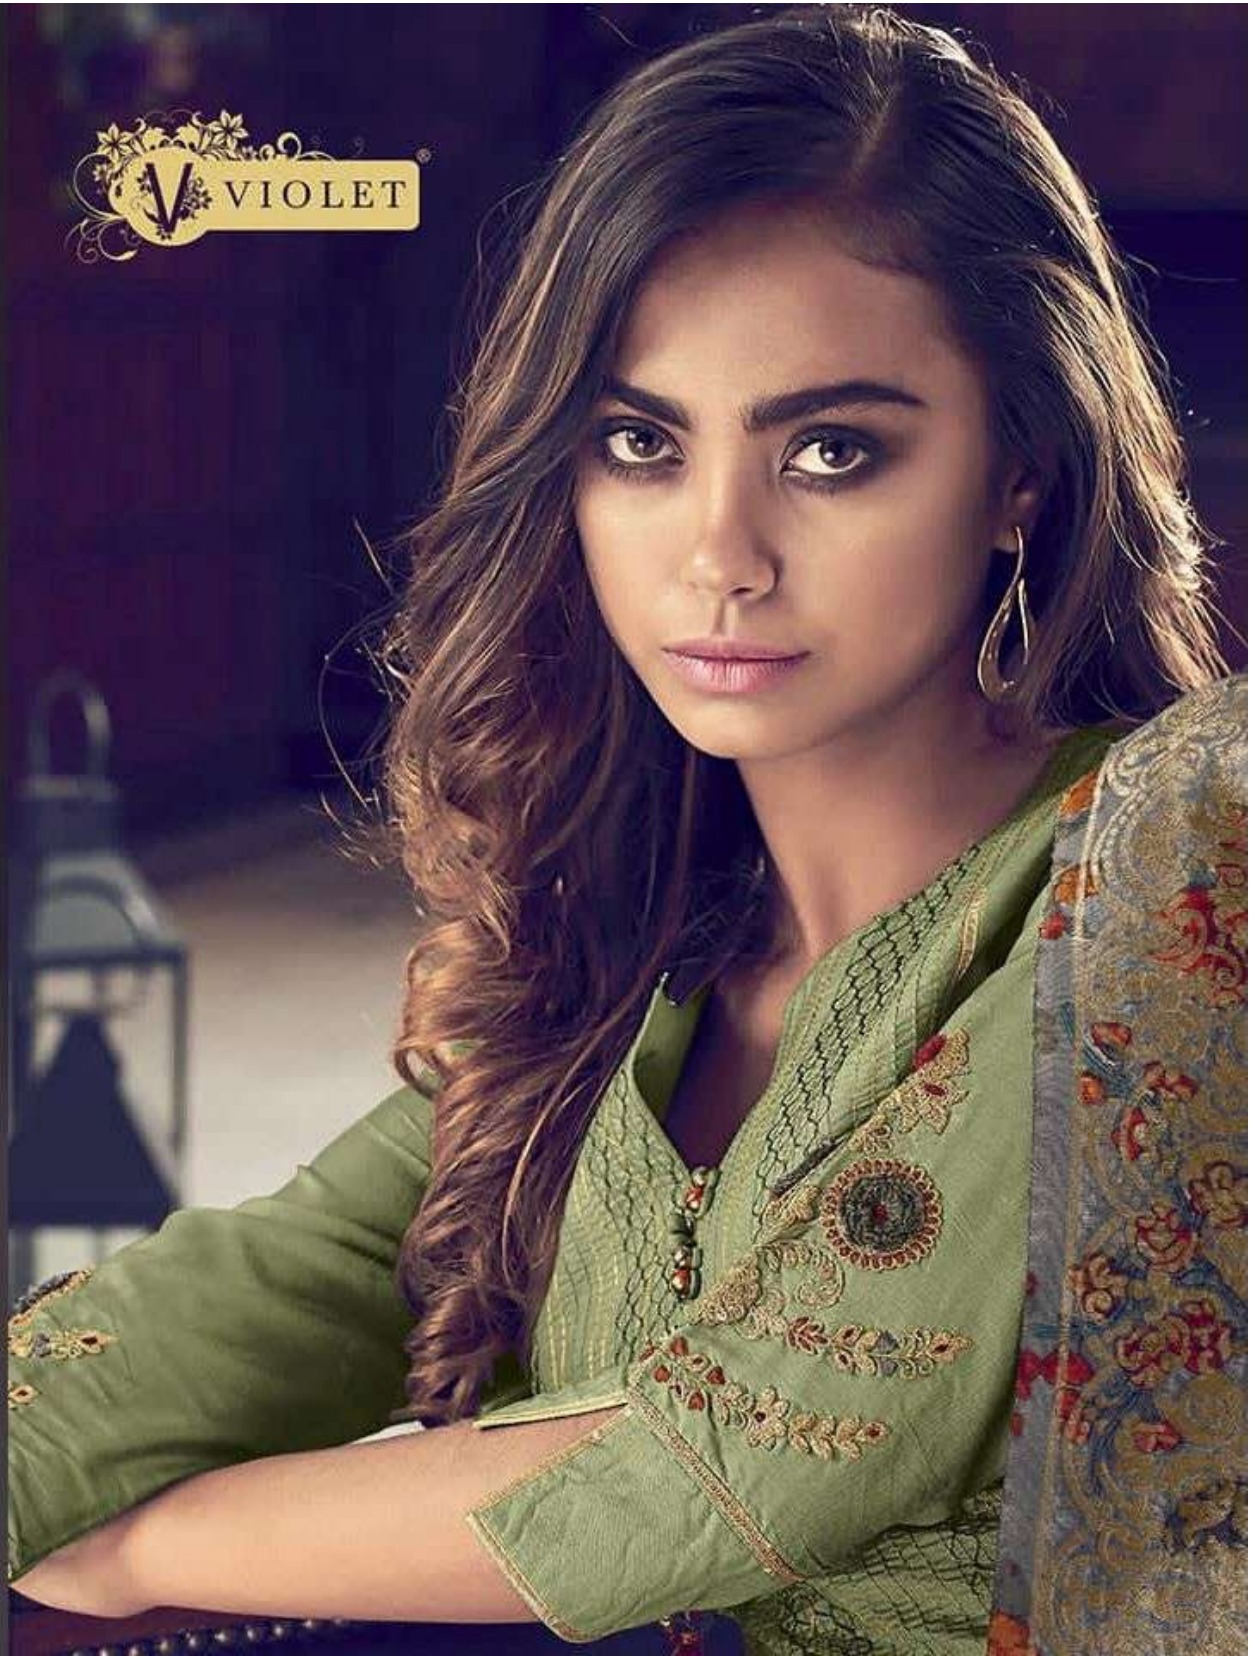

V VIOLET

5007

5009

5004

5008

5006

5007

5005

5002

5012

5001

V VIOLET

5010

D.NO	TOP	INNER	BOTTOM	DUPATTA	RATE
5001	TUSSER SILK	-	ATG SILK	COTTON JAQUARD	2155
				HAND SPRAY PRINT	
5002	PURE ART SILK	COTTON	-	COTTON	1860
5003	PURE ART SILK	RUSSIAN SILK	RUSSIAN SILK	COTTON	1790
5004	PURE ART SILK	COTTON	-	COTTON	1790
5005	TUSSER SILK		ATG SILK	COTTON JAQUARD	1980
				HAND SPRAY PRINT	
5006	PURE ART SILK	MADURAI SILK	MADURAI SILK	COTTON	1790
5007	PURE ART SILK	COTTON	PURE CHECKS	COTTON	2155
5008	TUSSER SILK	-	ATG SILK	BLUE CHERRY	2090
				DIGITAL PRINT	
5009	PURE ART SILK	PURE CHECKS + GOLI	-	COTTON	2090
5010	PURE ART SILK	TWO TONE SILK	TWO TONE SILK	COTTON	1860
5011	PURE ART SILK	COTTON	COTTON	COTTON	1980
5012	PURE ART SILK	RUSSIAN SILK	RUSSIAN SILK	COTTON	1860