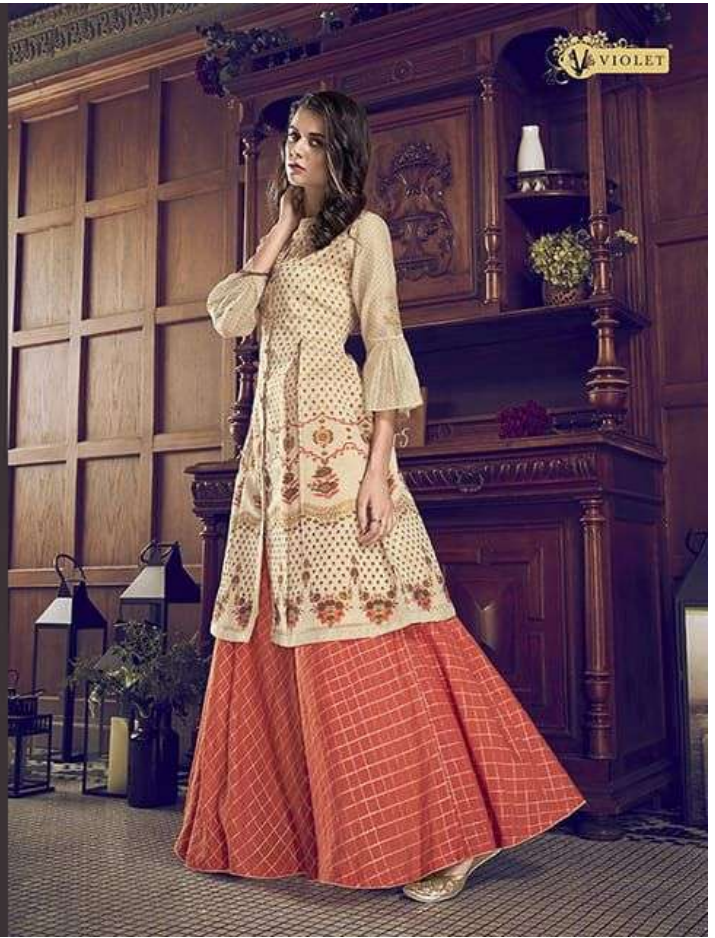

V VIOLET

5007

5009

5004

5008

5006

5007

5005

5002

5012

5001

V VIOLET

5010

D.NO	TOP	INNER	BOTTOM	DUPATTA	RATE
5001	TUSSER SILK	-	ATG SILK	COTTON JAQUARD	2155
				HAND SPRAY PRINT	
5002	PURE ART SILK	COTTON	-	COTTON	1860
5003	PURE ART SILK	RUSSIAN SILK	RUSSIAN SILK	COTTON	1790
5004	PURE ART SILK	COTTON	-	COTTON	1790
5005	TUSSER SILK		ATG SILK	COTTON JAQUARD	1980
				HAND SPRAY PRINT	
5006	PURE ART SILK	MADURAI SILK	MADURAI SILK	COTTON	1790
5007	PURE ART SILK	COTTON	PURE CHECKS	COTTON	2155
5008	TUSSER SILK	-	ATG SILK	BLUE CHERRY	2090
				DIGITAL PRINT	
5009	PURE ART SILK	PURE CHECKS + GOLI	-	COTTON	2090
5010	PURE ART SILK	TWO TONE SILK	TWO TONE SILK	COTTON	1860
5011	PURE ART SILK	COTTON	COTTON	COTTON	1980
5012	PURE ART SILK	RUSSIAN SILK	RUSSIAN SILK	COTTON	1860