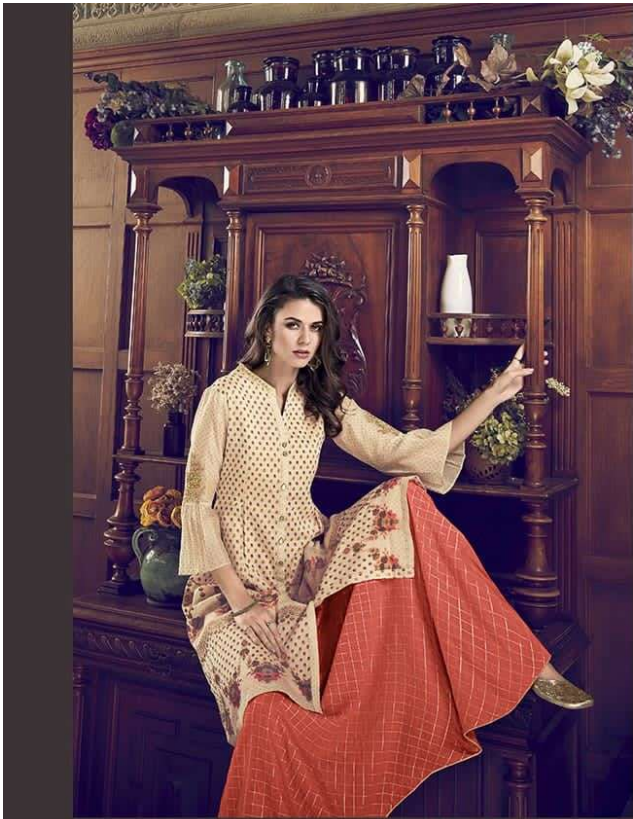

5009

5007

5008

5004

VIOLET

5005

5006

5007

D.NO	TOP	INNER	BOTTOM	DUPATTA	RATE
5001	TUSSER SILK	-	ATG SILK	COTTON JAQUARD	2155
				HAND SPRAY PRINT	
5002	PURE ART SILK	COTTON	-	COTTON	1860
5003	PURE ART SILK	RUSSIAN SILK	RUSSIAN SILK	COTTON	1790
5004	PURE ART SILK	COTTON	-	COTTON	1790
5005	TUSSER SILK		ATG SILK	COTTON JAQUARD	1980
				HAND SPRAY PRINT	
5006	PURE ART SILK	MADURAI SILK	MADURAI SILK	COTTON	1790
5007	PURE ART SILK	COTTON	PURE CHECKS	COTTON	2155
5008	TUSSER SILK	-	ATG SILK	BLUE CHERRY	2090
				DIGITAL PRINT	
5009	PURE ART SILK	PURE CHECKS + GOLI	-	COTTON	2090
5010	PURE ART SILK	TWO TONE SILK	TWO TONE SILK	COTTON	1860
5011	PURE ART SILK	COTTON	COTTON	COTTON	1980
5012	PURE ART SILK	RUSSIAN SILK	RUSSIAN SILK	COTTON	1860