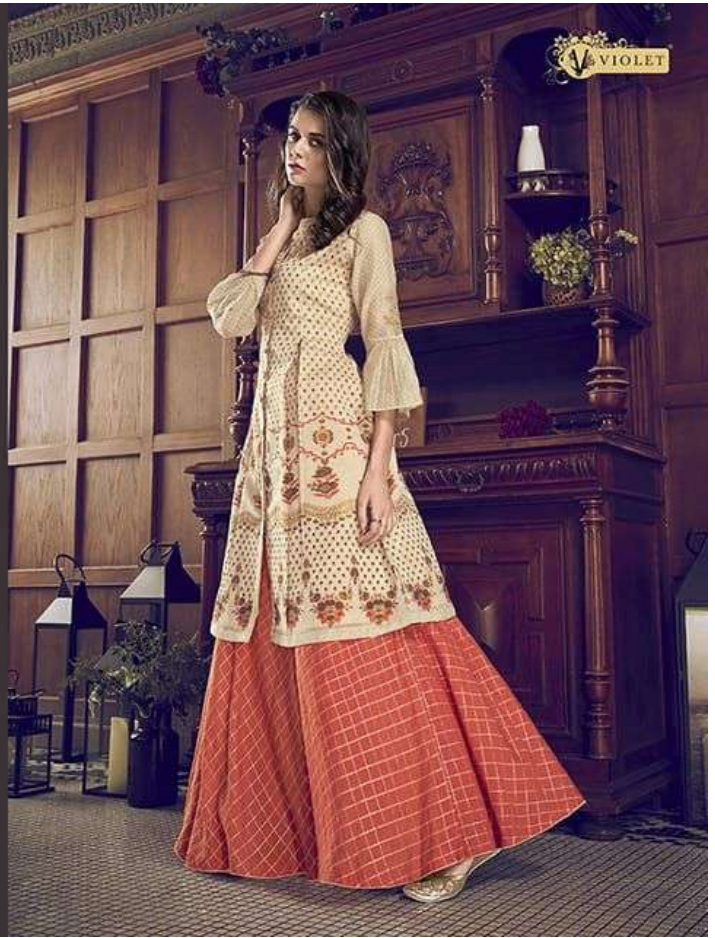

5009

5007

5008

5004

VIOLET

5005

5006

5007

D.NO	TOP	INNER	BOTTOM	DUPATTA	RATE
5001	TUSSER SILK	-	ATG SILK	COTTON JAQUARD	2155
				HAND SPRAY PRINT	
5002	PURE ART SILK	COTTON	-	COTTON	1860
5003	PURE ART SILK	RUSSIAN SILK	RUSSIAN SILK	COTTON	1790
5004	PURE ART SILK	COTTON	-	COTTON	1790
5005	TUSSER SILK		ATG SILK	COTTON JAQUARD	1980
				HAND SPRAY PRINT	
5006	PURE ART SILK	MADURAI SILK	MADURAI SILK	COTTON	1790
5007	PURE ART SILK	COTTON	PURE CHECKS	COTTON	2155
5008	TUSSER SILK	-	ATG SILK	BLUE CHERRY	2090
				DIGITAL PRINT	
5009	PURE ART SILK	PURE CHECKS + GOLI	-	COTTON	2090
5010	PURE ART SILK	TWO TONE SILK	TWO TONE SILK	COTTON	1860
5011	PURE ART SILK	COTTON	COTTON	COTTON	1980
5012	PURE ART SILK	RUSSIAN SILK	RUSSIAN SILK	COTTON	1860