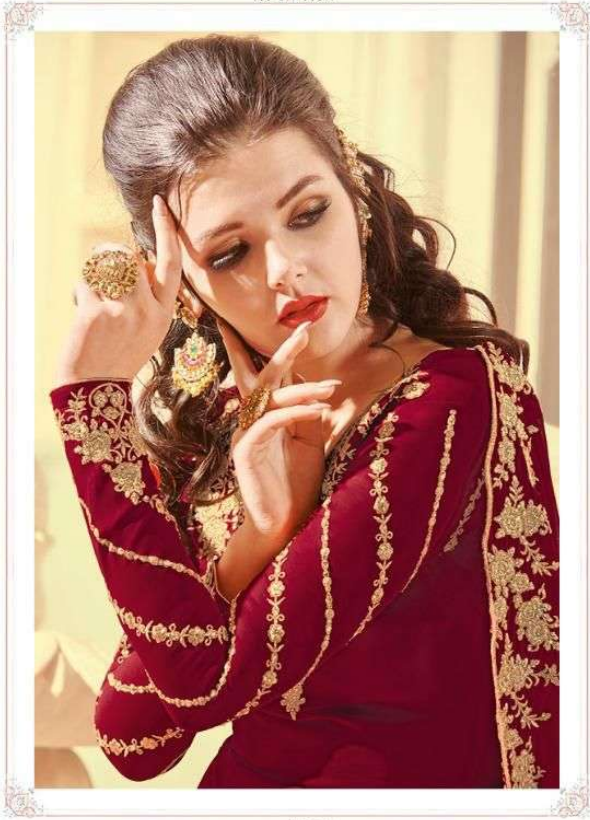

RAAZI

D.no.30030