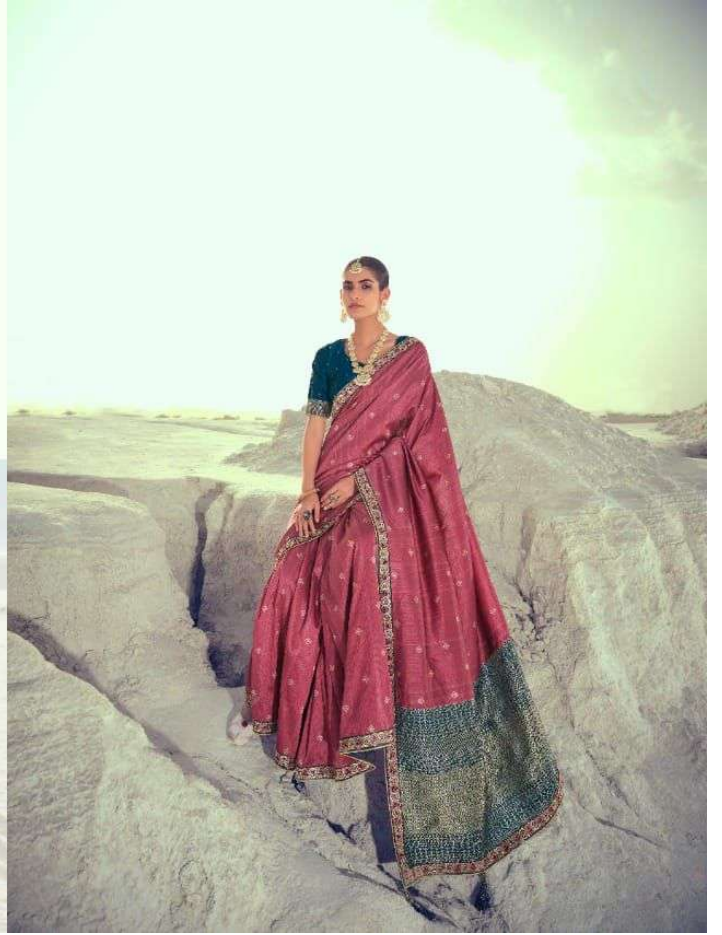

nakkashi

nakkashi

Nikhaar

4233

A small, square decorative logo or emblem located below the number 4233. It features a stylized floral or geometric design within a square border.

nakkashi

4234

nakkashi

4237

NIKHAAR

S.N.	D.NO	DESCRIPTION	RATE
1	4229	Premium quality slub silk fabrics with beautiful and elegant embroidered border with swarovski work	1915
2	4230	Premium quality slub silk fabrics with beautiful and elegant embroidered border with swarovski work	1915
3	4231	Premium quality slub silk fabrics with beautiful and elegant embroidered border with swarovski work	1915
4	4232	Premium quality slub silk fabrics with beautiful and elegant embroidered border with swarovski work	1915
5	4233	Premium quality slub silk fabrics with beautiful and elegant embroidered border with swarovski work	1915
6	4234	Premium quality slub silk fabrics with beautiful and elegant embroidered border with swarovski work	1915
7	4235	Premium quality slub silk fabrics with beautiful and elegant embroidered border with swarovski work	1915
8	4236	Premium quality slub silk fabrics with beautiful and elegant embroidered border with swarovski work	1915
9	4237	Premium quality slub silk fabrics with beautiful and elegant embroidered border with swarovski work	1915
AVERAGE RATE 1915/-			17235