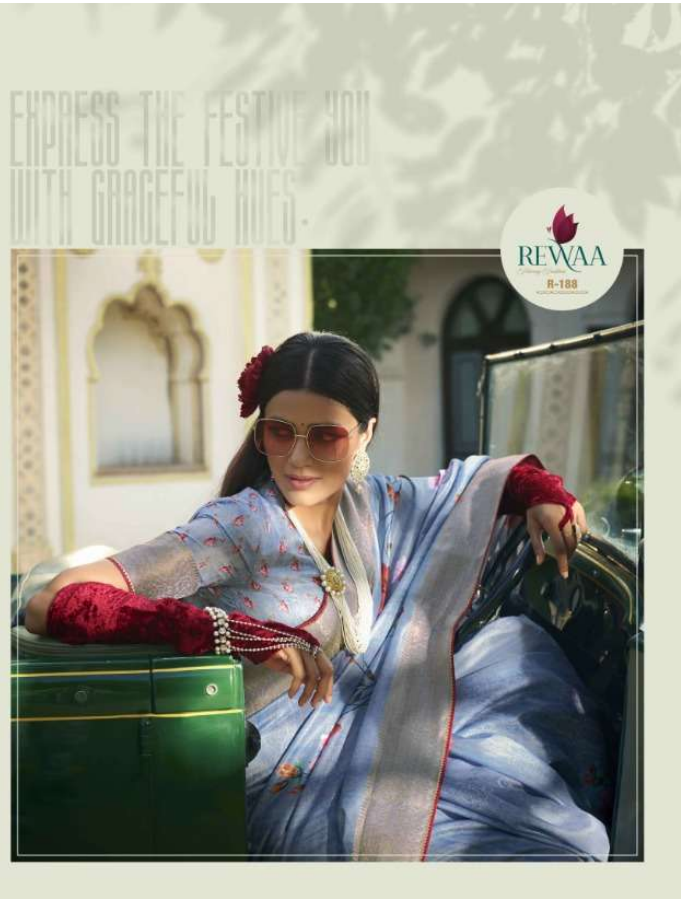

REWAA  
R-186

STEAL AWAY ALL THE LIGHTS AND GLAM TOWARDS YOU!

REVA A  
R-189

REWAA  
R-188

FLAUNT THIS EVER AWESOME  
COMBINATION IN FESTIVITIES.

A CRAFT THAT HAS TRAVELLED BEYOND AGE AND TIME.

REVA  
R-193

The right side of the image features a light green background with a faint leaf shadow. At the top, the text "A CRAFT THAT HAS TRAVELLED BEYOND AGE AND TIME." is written in a light, sans-serif font. Below this, there is a circular inset image showing a woman in the same floral saree and red gloves sitting in the driver's seat of a vintage green car. In the top right corner of this inset, the brand name "REVA" is written in a stylized font with a red flower icon above it, and "R-193" is written below it.