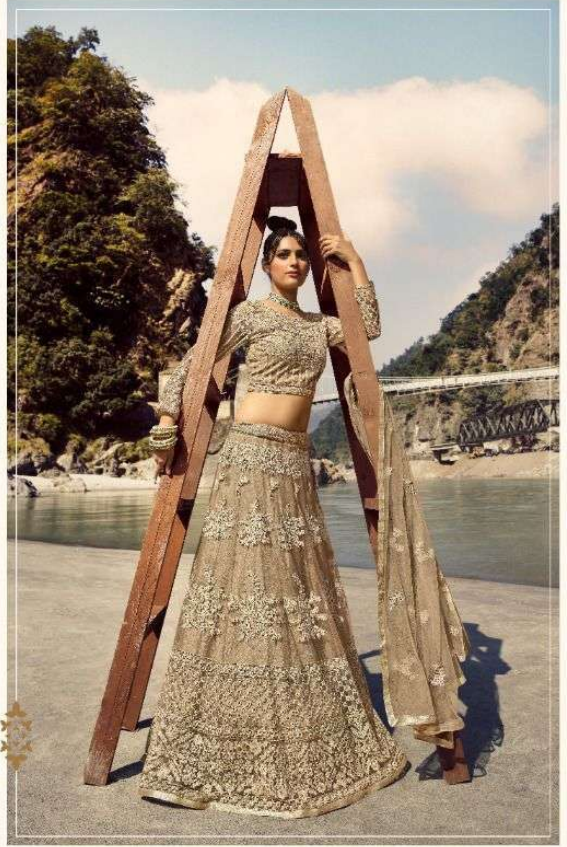

◀ 10002 ▶

maisha

40005

ELEVATE YOUR SENSES OF EMBRACING POISE...

VIVAANA

VOL - 4

maisha

D.NO	TOP FAB	+CUT	INNER	+CUT	BOTTOM	+CUT	DUPT+CUT	RATE
40001	PURE SILK	+4MTR	SATOON	+3.25	-	-	NET + 2.5MTR	5035/-
40002	PURE SILK	+4.5MTR	SATOON	+3.25	-	-	NET + 2.5MTR	4790/-
40003	NET	+6.7MTR	SATOON	6	-	-	NET + 2.5MTR	5153/-
40004	NET	+5.7MTR	SATIN+ SANTOON	3.25+3.25	-	-	NET + 2.5MTR	5242/-
40005	NET	+4.7MTR	SATIN+ SANTOON	3.25+3.25	-	-	NET + 2.25MTR	5255/-