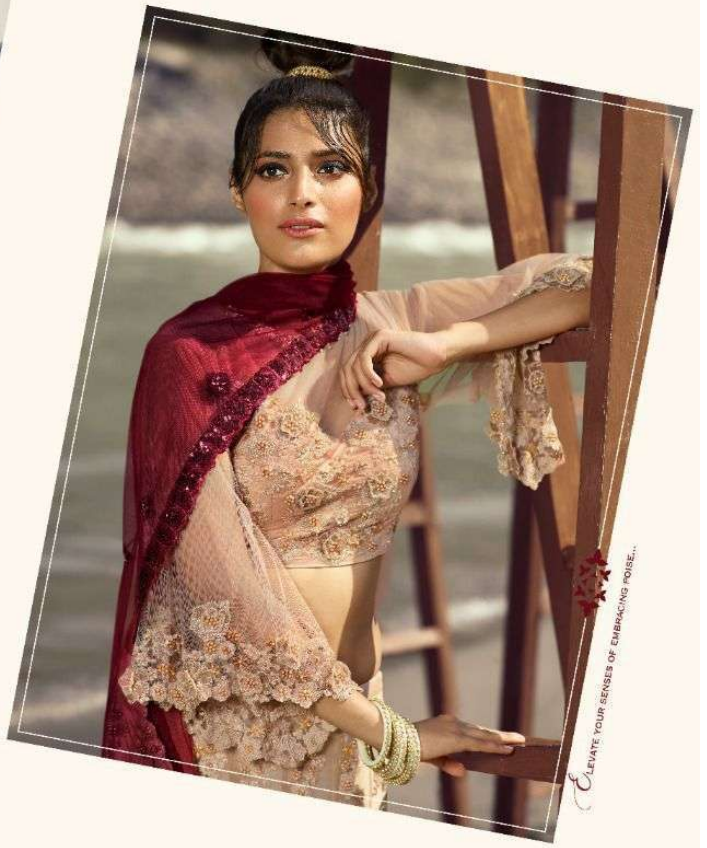

◀ 10002 ▶

maisha

40005

ELEVATE YOUR SENSES OF EMBRACING POISE...

VIVAANA

VOL - 4

maisha

D.NO	TOP FAB	+CUT	INNER	+CUT	BOTTOM	+CUT	DUPT+CUT	RATE
40001	PURE SILK	+4MTR	SATOON	+3.25	-	-	NET + 2.5MTR	5035/-
40002	PURE SILK	+4.5MTR	SATOON	+3.25	-	-	NET + 2.5MTR	4790/-
40003	NET	+6.7MTR	SATOON	6	-	-	NET + 2.5MTR	5153/-
40004	NET	+5.7MTR	SATIN+ SANTOON	3.25+3.25	-	-	NET + 2.5MTR	5242/-
40005	NET	+4.7MTR	SATIN+ SANTOON	3.25+3.25	-	-	NET + 2.25MTR	5255/-