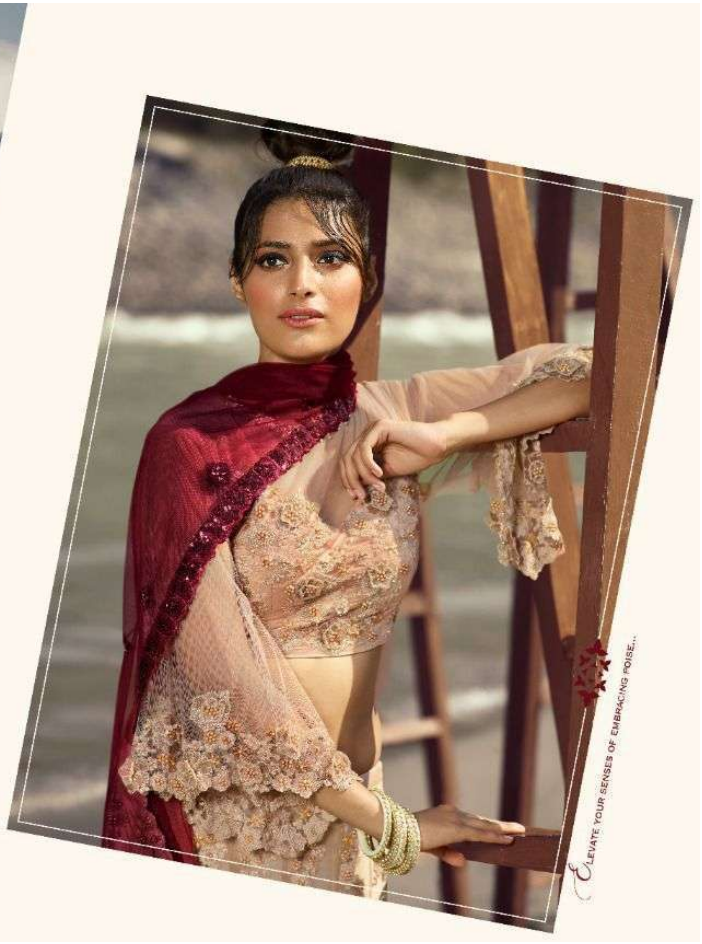

◀ 10002 ▶

maisha

40005

ELEVATE YOUR SENSES OF EMBRACING POISE...

VIVAANA

VOL - 4

maisha

D.NO	TOP FAB	+CUT	INNER	+CUT	BOTTOM	+CUT	DUPT+CUT	RATE
40001	PURE SILK	+4MTR	SATOON	+3.25	-	-	NET + 2.5MTR	5035/-
40002	PURE SILK	+4.5MTR	SATOON	+3.25	-	-	NET + 2.5MTR	4790/-
40003	NET	+6.7MTR	SATOON	6	-	-	NET + 2.5MTR	5153/-
40004	NET	+5.7MTR	SATIN+ SANTOON	3.25+3.25	-	-	NET + 2.5MTR	5242/-
40005	NET	+4.7MTR	SATIN+ SANTOON	3.25+3.25	-	-	NET + 2.25MTR	5255/-