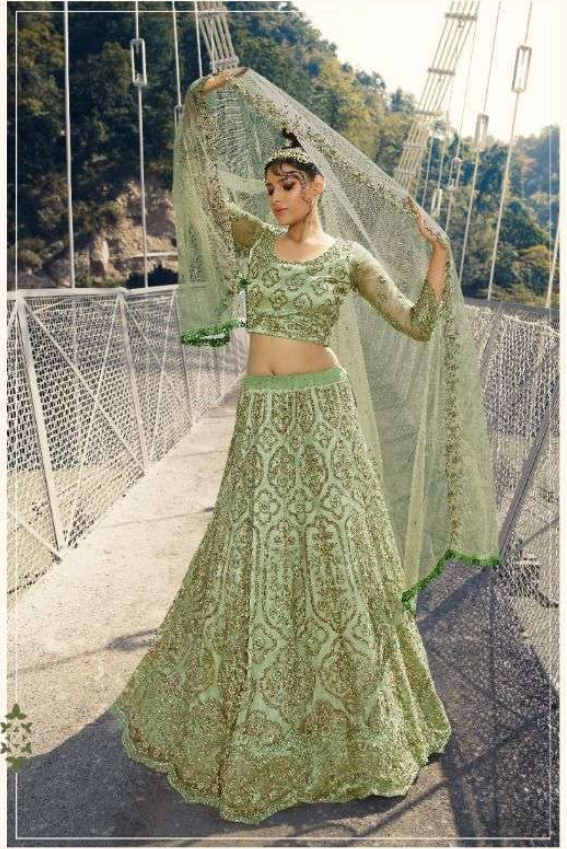

◀ 10002 ▶

maisha

40005

ELEVATE YOUR SENSES OF EMBRACING POISE...

VIVAANA

VOL - 4

maisha

D.NO	TOP FAB	+CUT	INNER	+CUT	BOTTOM	+CUT	DUPT+CUT	RATE
40001	PURE SILK	+4MTR	SATOON	+3.25	-	-	NET + 2.5MTR	5035/-
40002	PURE SILK	+4.5MTR	SATOON	+3.25	-	-	NET + 2.5MTR	4790/-
40003	NET	+6.7MTR	SATOON	6	-	-	NET + 2.5MTR	5153/-
40004	NET	+5.7MTR	SATIN+ SANTOON	3.25+3.25	-	-	NET + 2.5MTR	5242/-
40005	NET	+4.7MTR	SATIN+ SANTOON	3.25+3.25	-	-	NET + 2.25MTR	5255/-