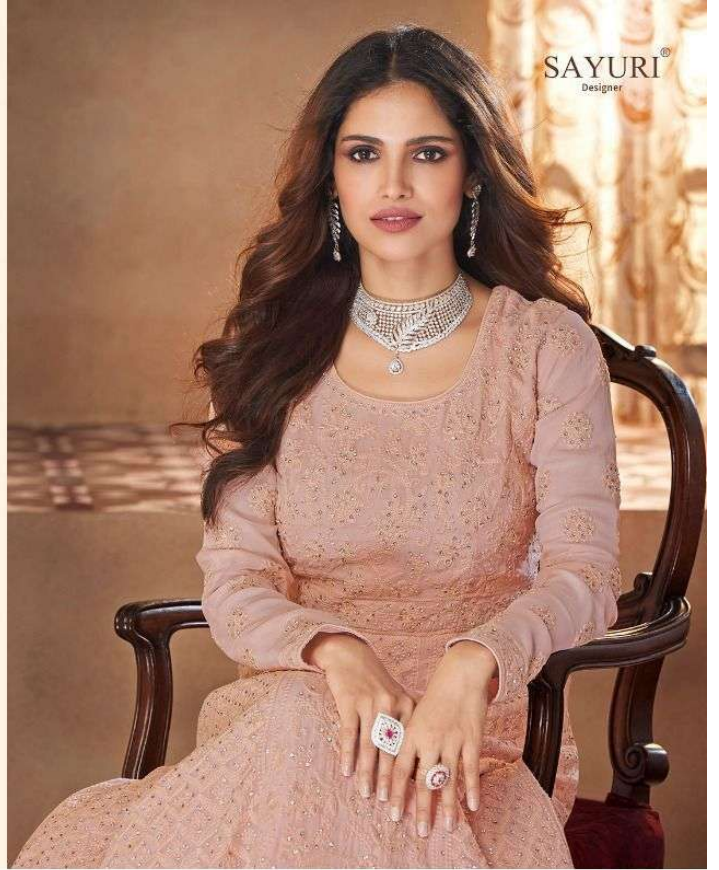

aashurwad-sayuri-afreen-georgette-salwar-suit