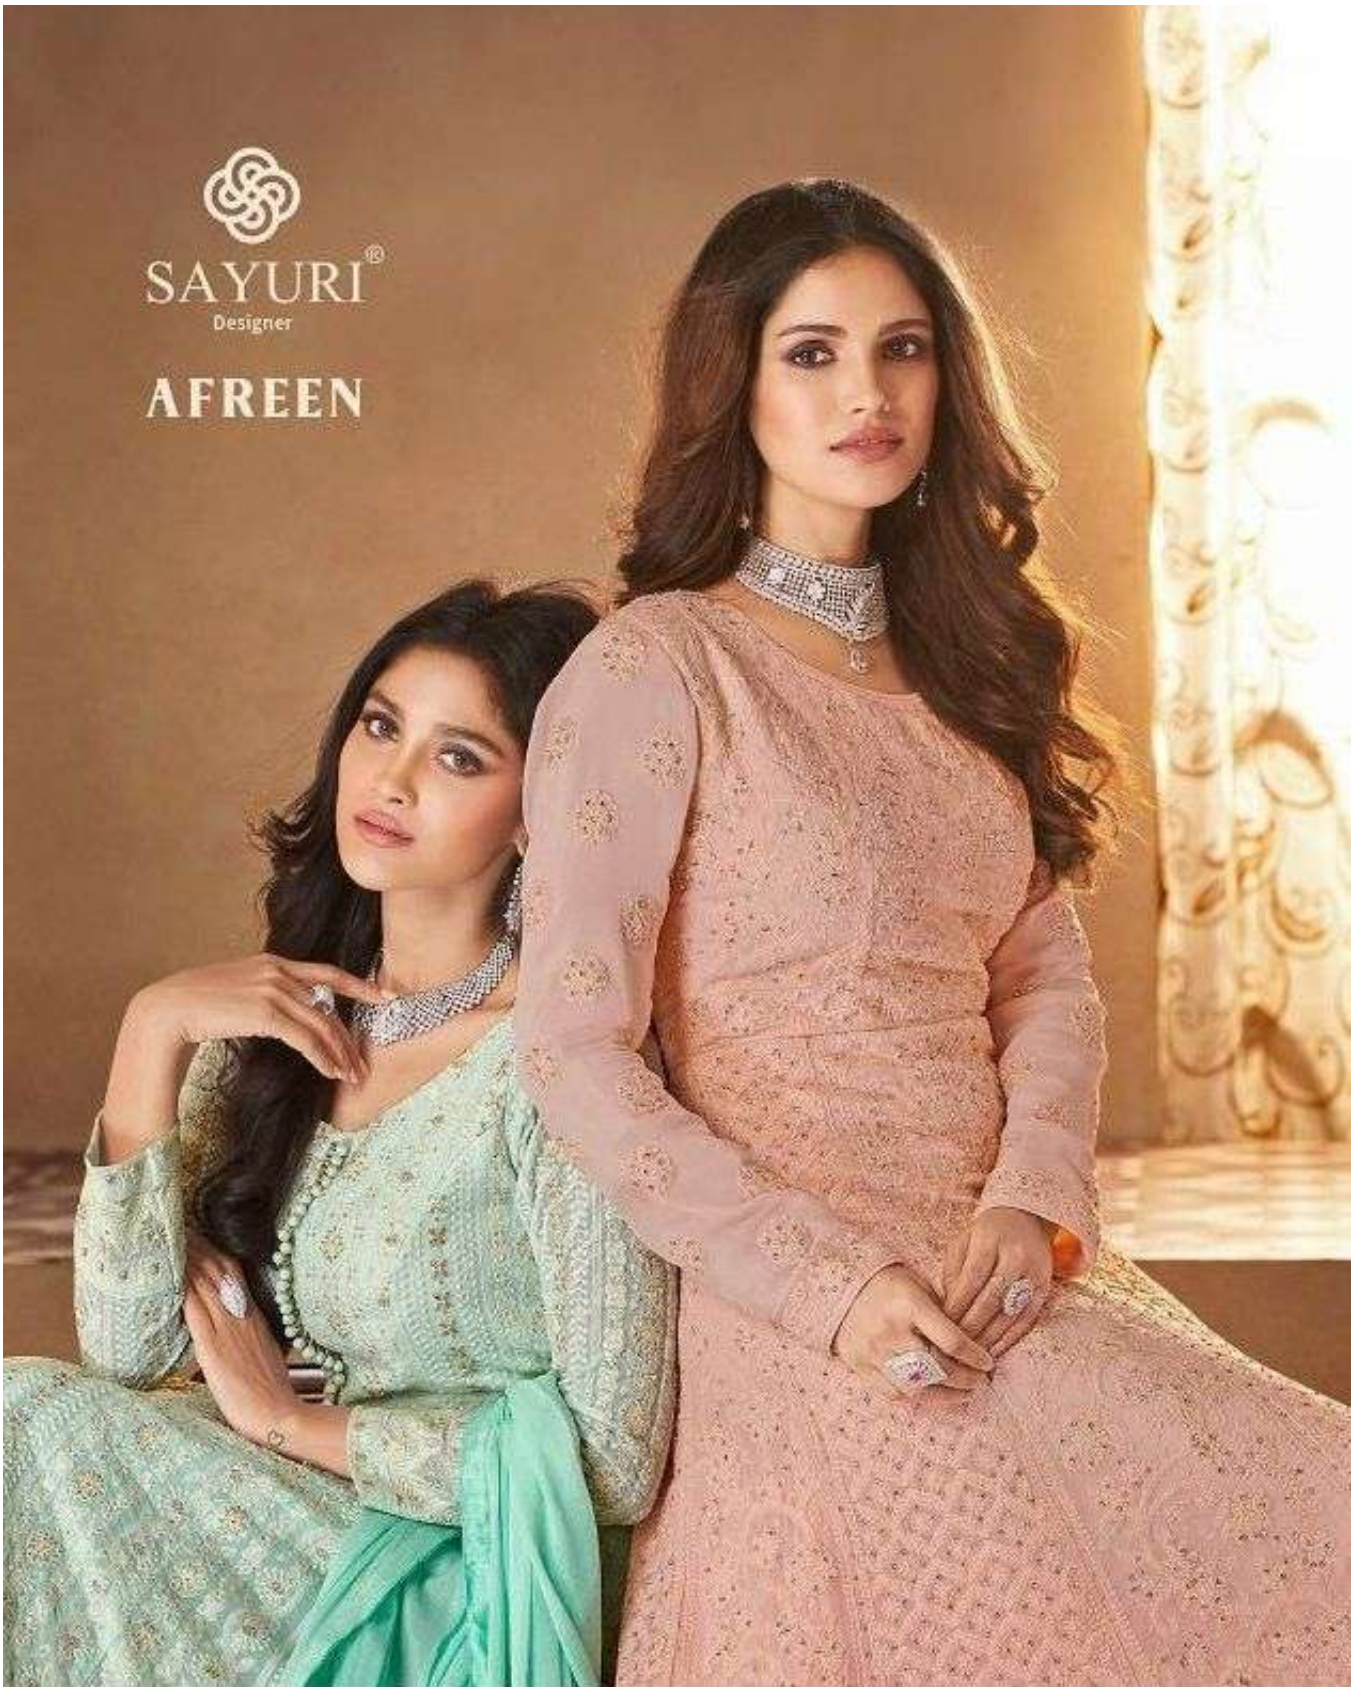

SAYURI®
Designer

AFREEN

aashurwad-sayuri-afreen-georgette-salwar-suit