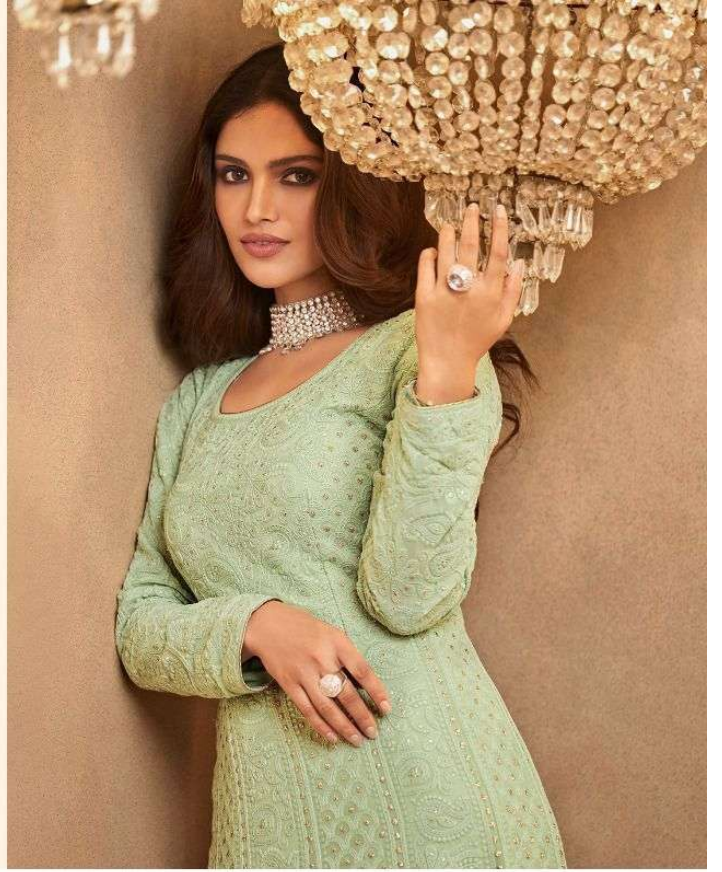

aashurwad-sayuri-afreen-georgette-salwar-suit