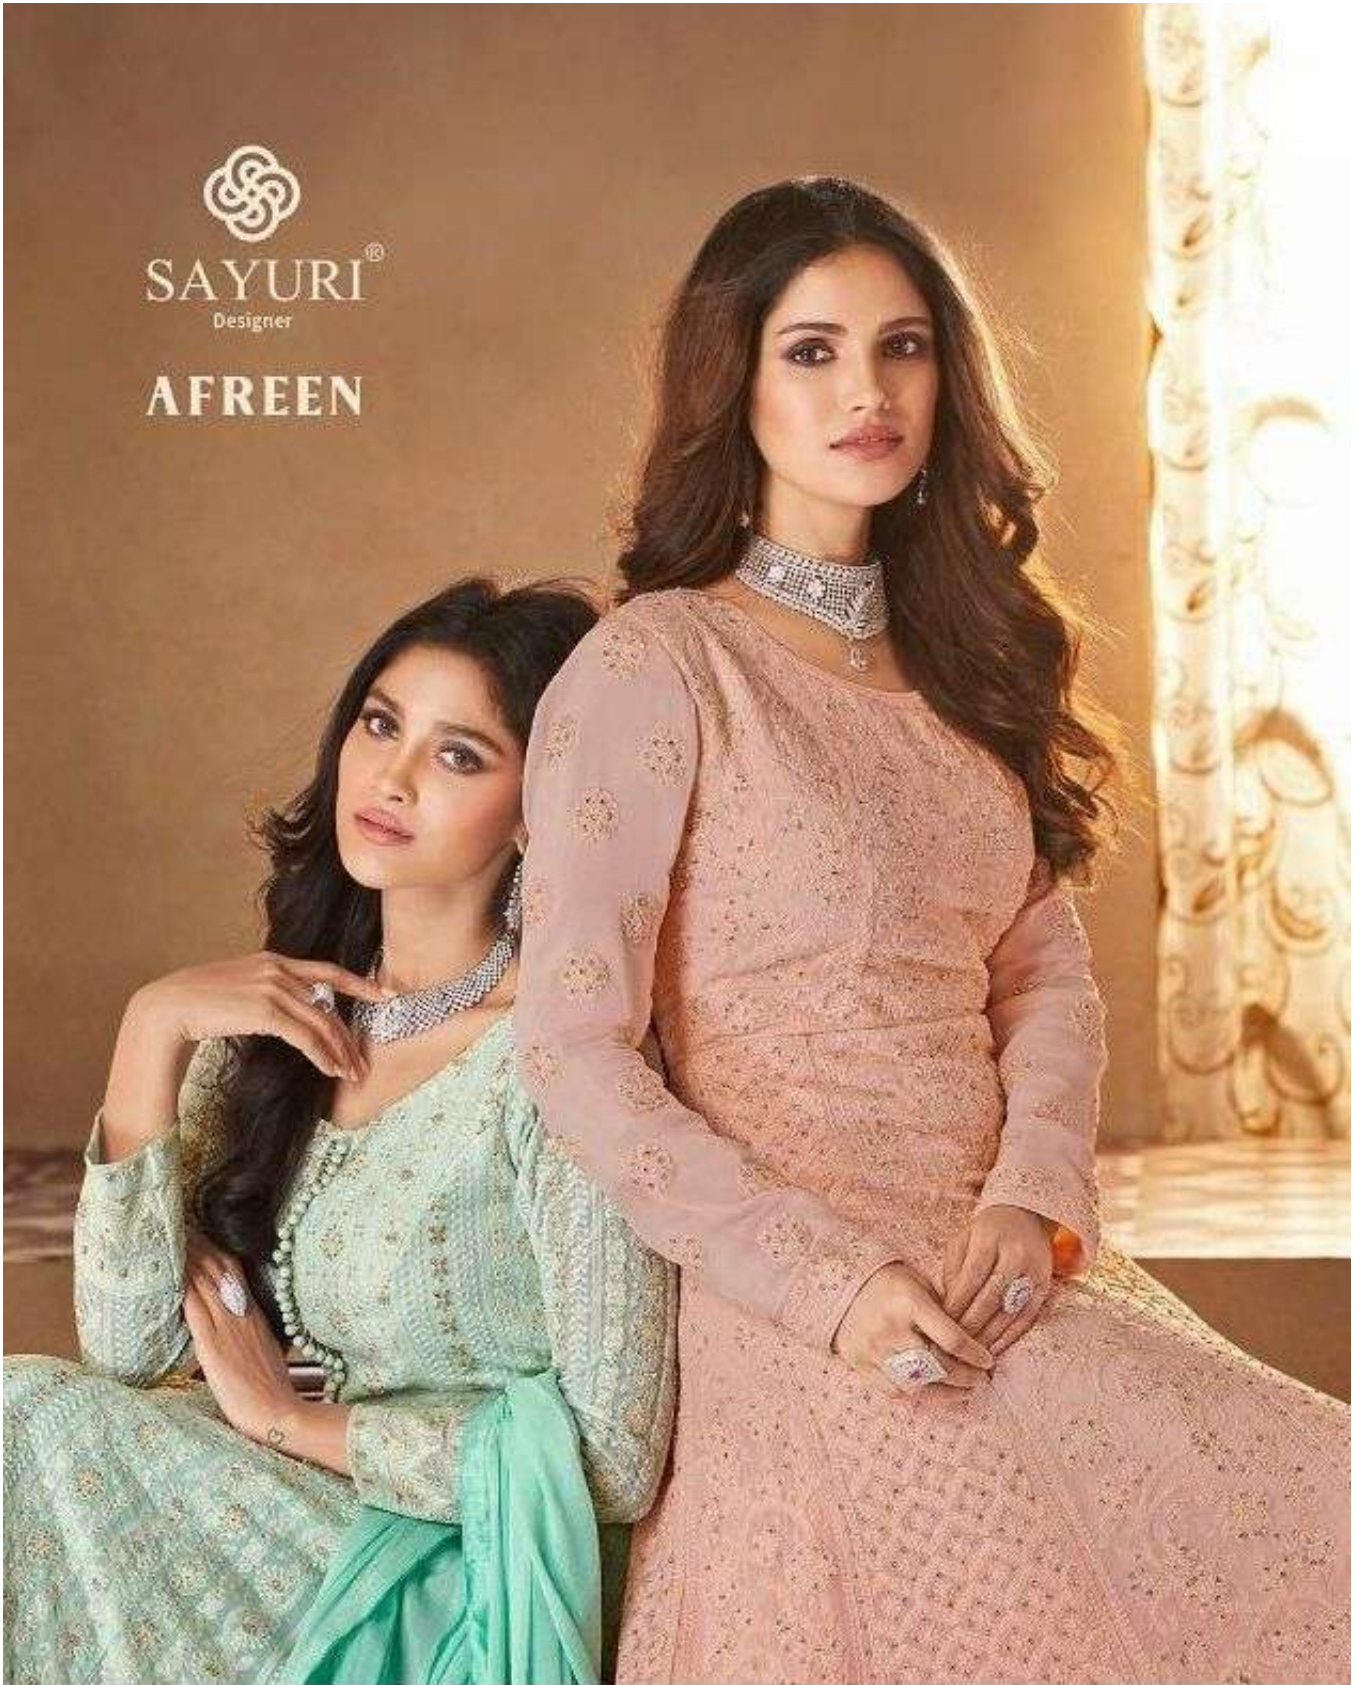

SAYURI®
Designer

AFREEN

aashurwad-sayuri-afreen-georgette-salwar-suit