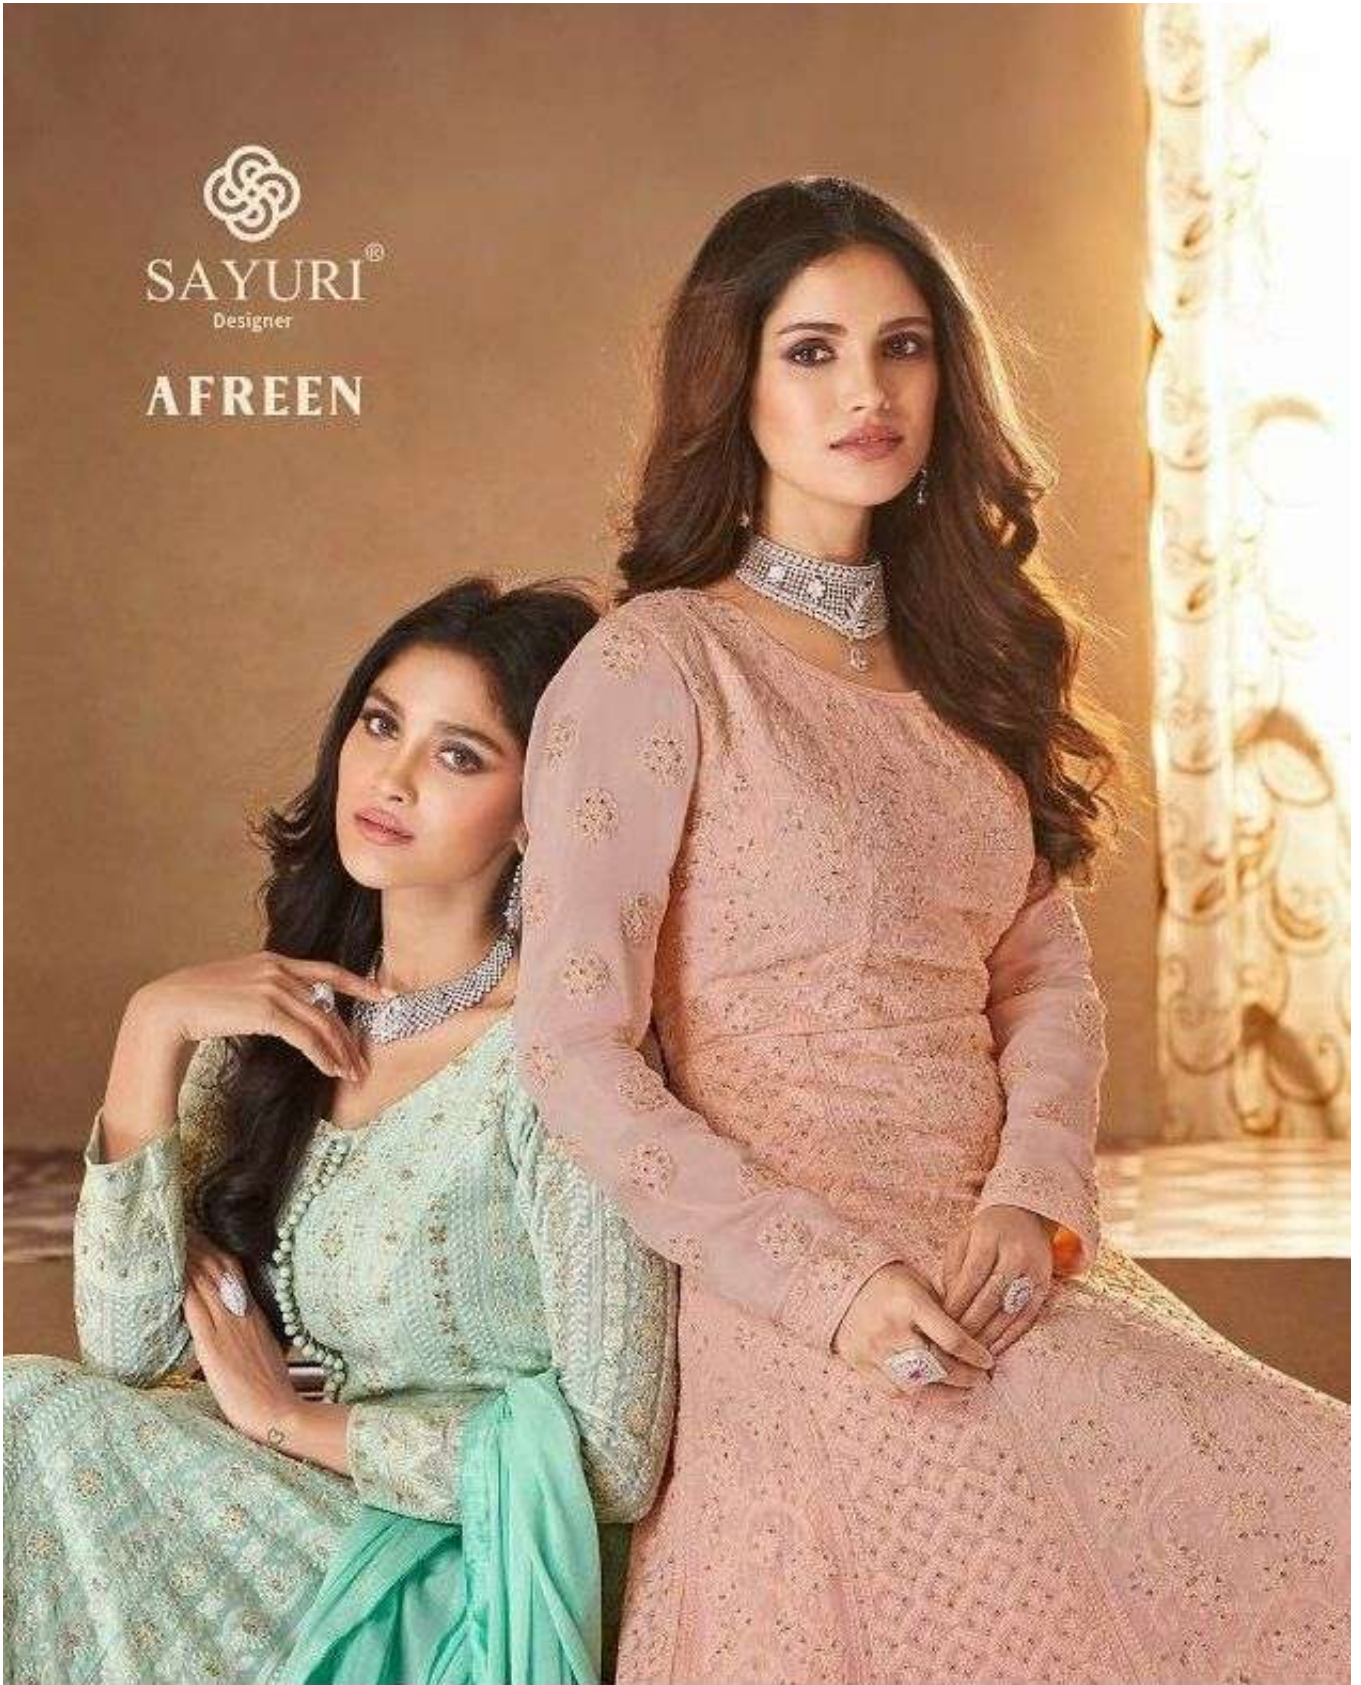

SAYURI[®]
Designer

AFREEN

aashurwad-sayuri-afreen-georgette-salwar-suit

aashurwad-sayuri-afreen-georgette-salwar-suit

D.No: 135

aashurwad-sayuri-afreen-georgette-salwar-suit

aashurwad-sayuri-afreen-georgette-salwar-suit