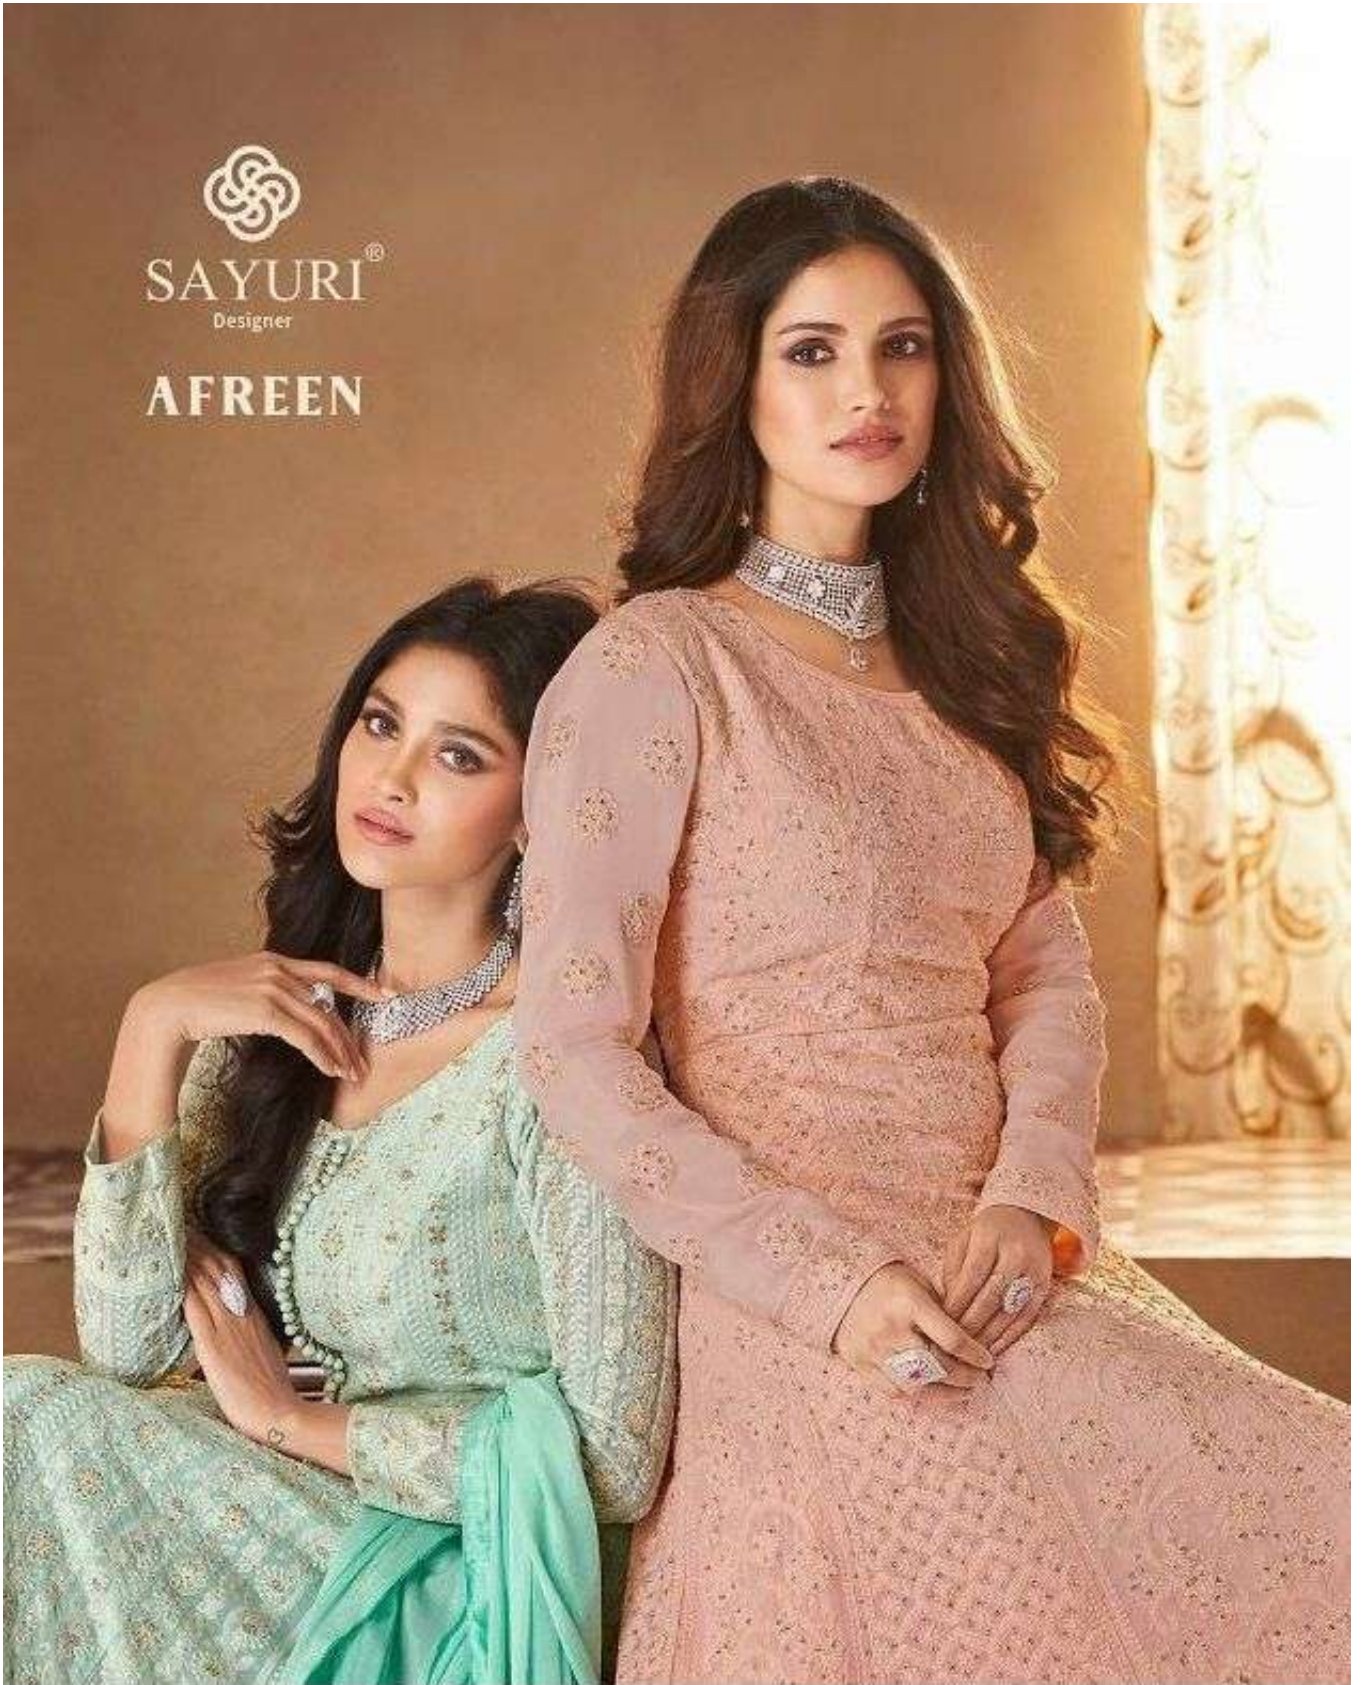

SAYURI[®]
Designer

AFREEN

aashurwad-sayuri-afreen-georgette-salwar-suit

aashurwad-sayuri-afreen-georgette-salwar-suit

D.No: 135

SAYURI®
Designer

aashurwad-sayuri-afreen-georgette-salwar-suit

aashurwad-sayuri-afreen-georgette-salwar-suit