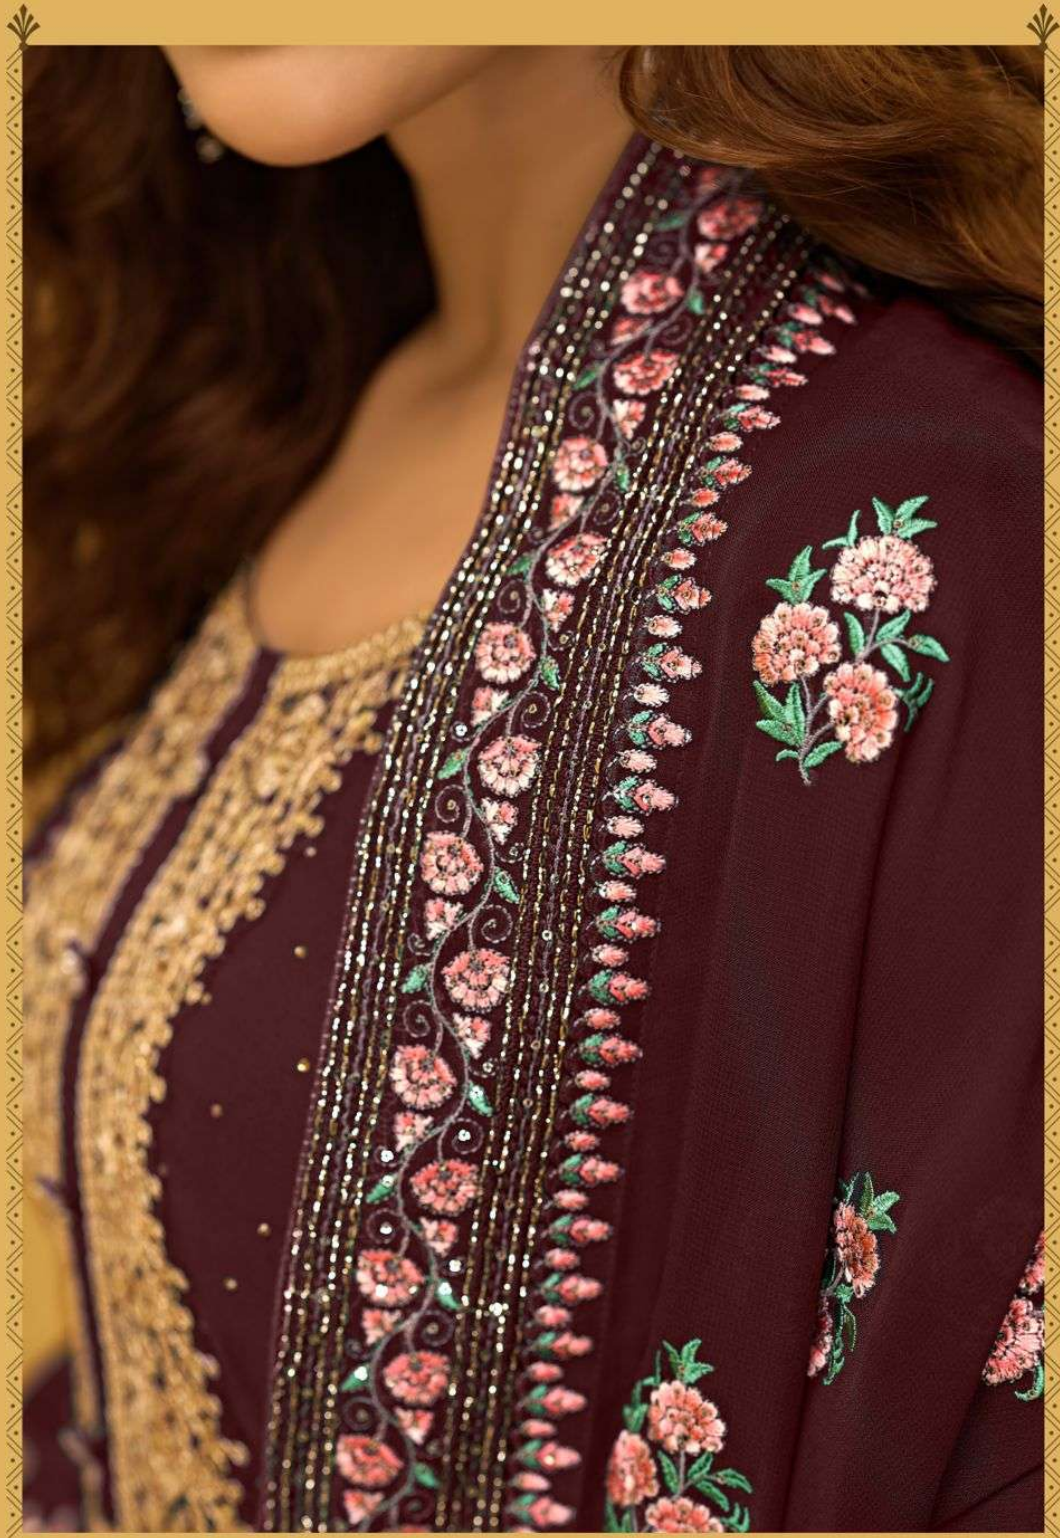

**ALIZEH**  
BOLD & BEAUTIFUL

4012

  
ALIZEH  
BOLD & BEAUTIFUL

4011

4012

4013

4014

4015

ALIZEH  
- BOLD & BEAUTIFUL

4014

4015

**ALIZEH**  
BOLD & BEAUTIFUL

# ALMORA VOL-03

D.No.	Color	Top & Dupatta	Bottom & Inner	Top Description	Dupatta Description	Rate
4011	Cerulean Blue	Alizeh Georgette	Dull Santoon	Thread & Cording Embroidery With Handwork On Border & Sleeves, Cording & Zari Embroidery With Handwork On Neck Including Swarwoski Work On Top & Sleeves	Fourside Heavy Embroidered Dupatta With Embroidered Heavy Buttas And Handwork	2695/-
4012	Rama Green	Alizeh Georgette	Dull Santoon	Thread & Cording Embroidery With Handwork On Border & Sleeves, Cording & Zari Embroidery With Handwork On Neck Including Swarwoski Work On Top & Sleeves	Fourside Heavy Embroidered Dupatta With Embroidered Heavy Buttas And Handwork	2695/-
4013	Black	Alizeh Georgette	Dull Santoon	Thread & Cording Embroidery With Handwork On Border & Sleeves, Cording & Zari Embroidery With Handwork On Neck Including Swarwoski Work On Top & Sleeves	Fourside Heavy Embroidered Dupatta With Embroidered Heavy Buttas And Handwork	2695/-
4014	Mustard Yellow	Alizeh Georgette	Dull Santoon	Thread & Cording Embroidery With Handwork On Border & Sleeves, Cording & Zari Embroidery With Handwork On Neck Including Swarwoski Work On Top & Sleeves	Fourside Heavy Embroidered Dupatta With Embroidered Heavy Buttas And Handwork	2695/-
4015	Wine	Alizeh Georgette	Dull Santoon	Thread & Cording Embroidery With Handwork On Border & Sleeves, Cording & Zari Embroidery With Handwork On Neck Including Swarwoski Work On Top & Sleeves	Fourside Heavy Embroidered Dupatta With Embroidered Heavy Buttas And Handwork	2695/-
				Top can be stitch upto 56 inches Bust Size	<b>TOTAL</b>	13475/- (GST Extra)