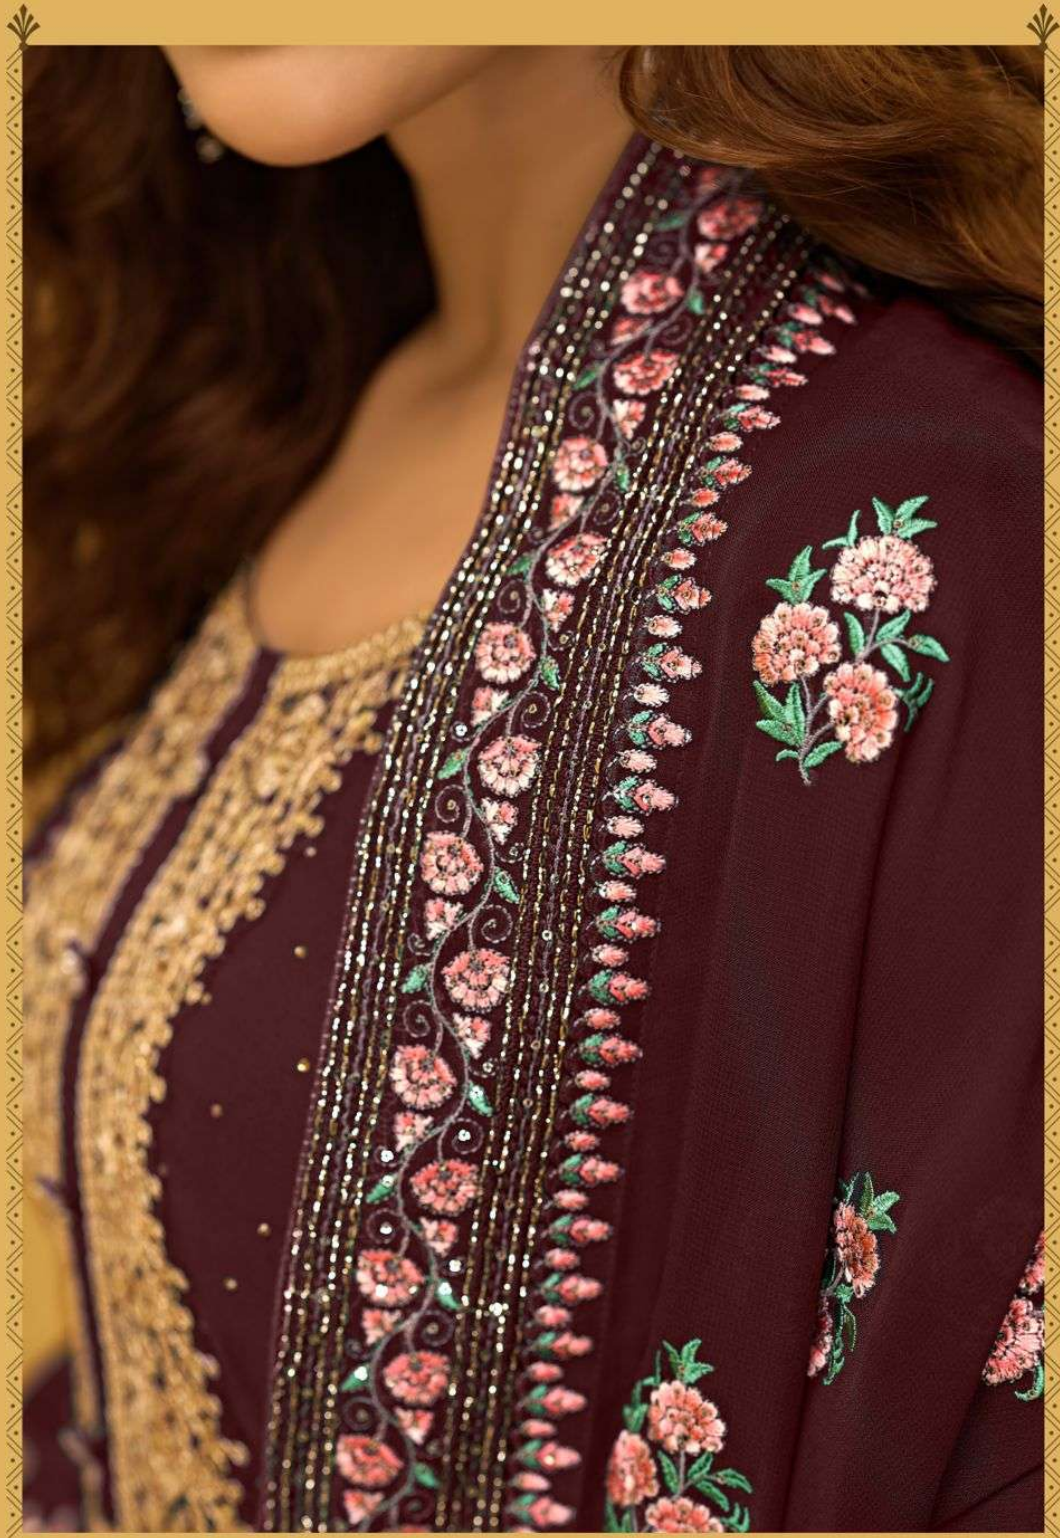

  
ALIZEH  
BOLD & BEAUTIFUL

4012

**ALIZEH**  
BOLD & BEAUTIFUL

4011

4012

4013

4014

4015

ALIZEH  
BOLD & BEAUTIFUL

4014

4015

  
ALIZEH  
BOLD & BEAUTIFUL

# ALMORA VOL-03

D.No.	Color	Top & Dupatta	Bottom & Inner	Top Description	Dupatta Description	Rate
4011	Cerulean Blue	Alizeh Georgette	Dull Santoon	Thread & Cording Embroidery With Handwork On Border & Sleeves, Cording & Zari Embroidery With Handwork On Neck Including Swarwoski Work On Top & Sleeves	Fourside Heavy Embroidered Dupatta With Embroidered Heavy Buttas And Handwork	2695/-
4012	Rama Green	Alizeh Georgette	Dull Santoon	Thread & Cording Embroidery With Handwork On Border & Sleeves, Cording & Zari Embroidery With Handwork On Neck Including Swarwoski Work On Top & Sleeves	Fourside Heavy Embroidered Dupatta With Embroidered Heavy Buttas And Handwork	2695/-
4013	Black	Alizeh Georgette	Dull Santoon	Thread & Cording Embroidery With Handwork On Border & Sleeves, Cording & Zari Embroidery With Handwork On Neck Including Swarwoski Work On Top & Sleeves	Fourside Heavy Embroidered Dupatta With Embroidered Heavy Buttas And Handwork	2695/-
4014	Mustard Yellow	Alizeh Georgette	Dull Santoon	Thread & Cording Embroidery With Handwork On Border & Sleeves, Cording & Zari Embroidery With Handwork On Neck Including Swarwoski Work On Top & Sleeves	Fourside Heavy Embroidered Dupatta With Embroidered Heavy Buttas And Handwork	2695/-
4015	Wine	Alizeh Georgette	Dull Santoon	Thread & Cording Embroidery With Handwork On Border & Sleeves, Cording & Zari Embroidery With Handwork On Neck Including Swarwoski Work On Top & Sleeves	Fourside Heavy Embroidered Dupatta With Embroidered Heavy Buttas And Handwork	2695/-
				Top can be stitch upto 56 inches Bust Size	<b>TOTAL</b>	13475/- (GST Extra)