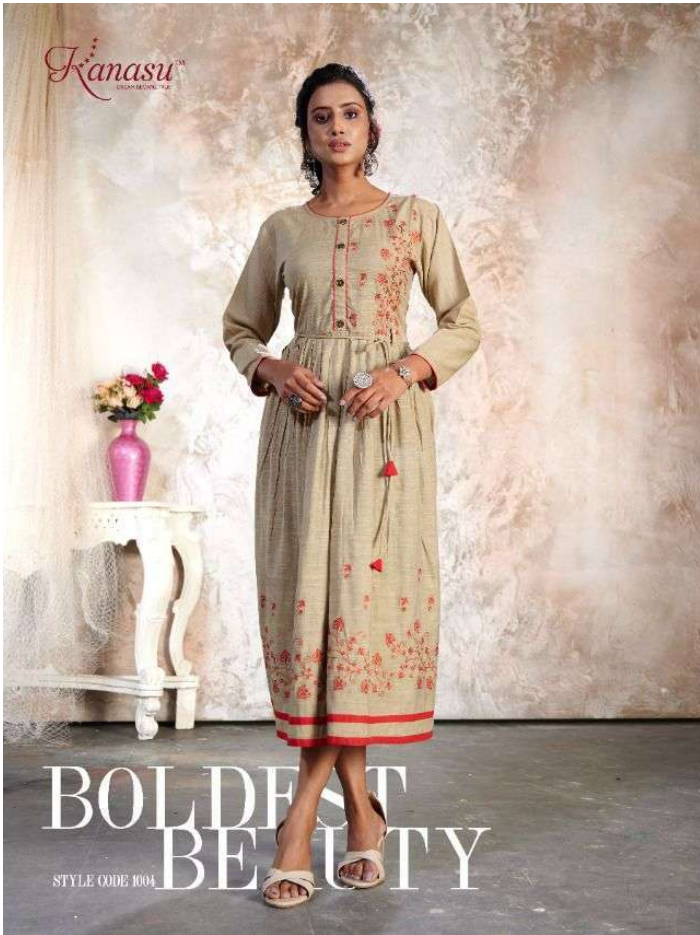

STYLE CODE 1005

Festivity is in the girl enjoy divine ethnic motifs and colours pattern the modern way.