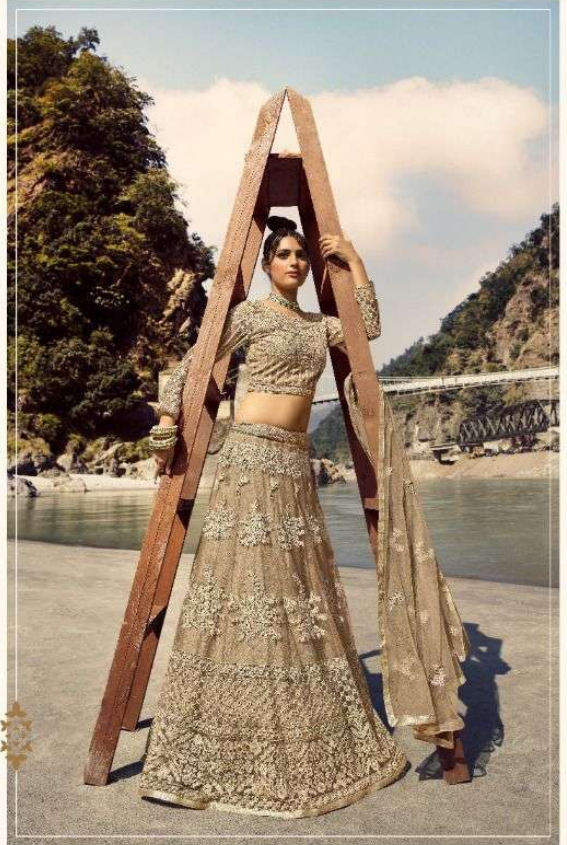

10002

maisha

40005

ELEVATE YOUR SENSES OF EMBRACING POISE...

VIVAANA

VOL - 4

maisha

D.NO	TOP FAB	+CUT	INNER	+CUT	BOTTOM	+CUT	DUPT+CUT	RATE
40001	PURE SILK	+4MTR	SATOON	+3.25	-	-	NET + 2.5MTR	5035/-
40002	PURE SILK	+4.5MTR	SATOON	+3.25	-	-	NET + 2.5MTR	4790/-
40003	NET	+6.7MTR	SATOON	6	-	-	NET + 2.5MTR	5153/-
40004	NET	+5.7MTR	SATIN+ SANTOON	3.25+3.25	-	-	NET + 2.5MTR	5242/-
40005	NET	+4.7MTR	SATIN+ SANTOON	3.25+3.25	-	-	NET + 2.25MTR	5255/-