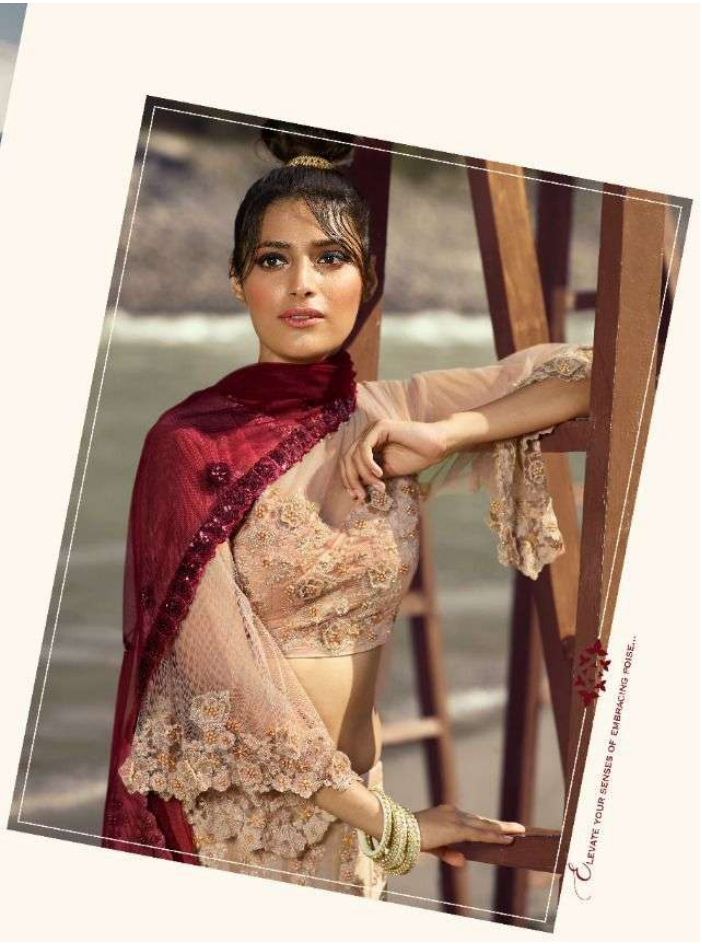

10002

maisha

40005

ELEVATE YOUR SENSES OF EMBRACING POISE...

VIVAANA

VOL - 4

maisha

D.NO	TOP FAB	+CUT	INNER	+CUT	BOTTOM	+CUT	DUPT+CUT	RATE
40001	PURE SILK	+4MTR	SATOON	+3.25	-	-	NET + 2.5MTR	5035/-
40002	PURE SILK	+4.5MTR	SATOON	+3.25	-	-	NET + 2.5MTR	4790/-
40003	NET	+6.7MTR	SATOON	6	-	-	NET + 2.5MTR	5153/-
40004	NET	+5.7MTR	SATIN+ SANTOON	3.25+3.25	-	-	NET + 2.5MTR	5242/-
40005	NET	+4.7MTR	SATIN+ SANTOON	3.25+3.25	-	-	NET + 2.25MTR	5255/-