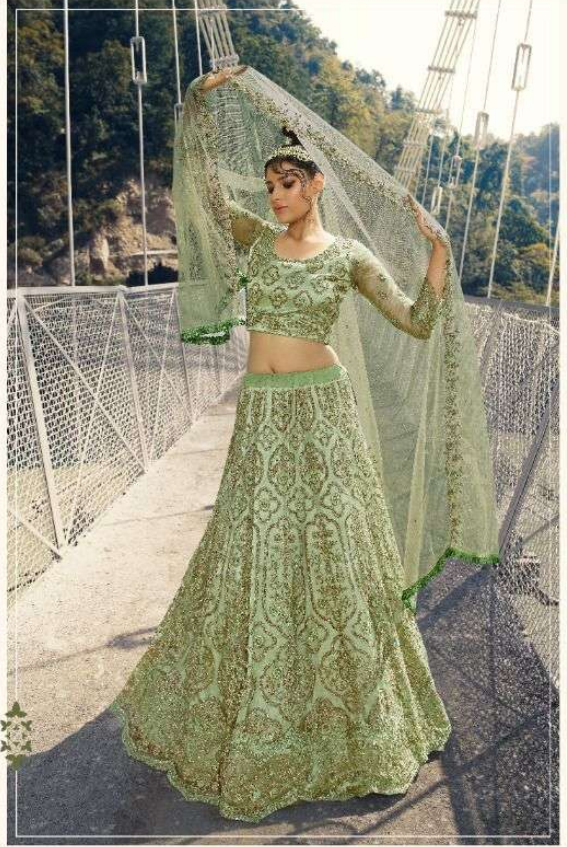

10002

maisha

40005

ELEVATE YOUR SENSES OF EMBRACING POISE...

VIVAANA

VOL - 4

maisha

D.NO	TOP FAB	+CUT	INNER	+CUT	BOTTOM	+CUT	DUPT+CUT	RATE
40001	PURE SILK	+4MTR	SATOON	+3.25	-	-	NET + 2.5MTR	5035/-
40002	PURE SILK	+4.5MTR	SATOON	+3.25	-	-	NET + 2.5MTR	4790/-
40003	NET	+6.7MTR	SATOON	6	-	-	NET + 2.5MTR	5153/-
40004	NET	+5.7MTR	SATIN+ SANTOON	3.25+3.25	-	-	NET + 2.5MTR	5242/-
40005	NET	+4.7MTR	SATIN+ SANTOON	3.25+3.25	-	-	NET + 2.25MTR	5255/-