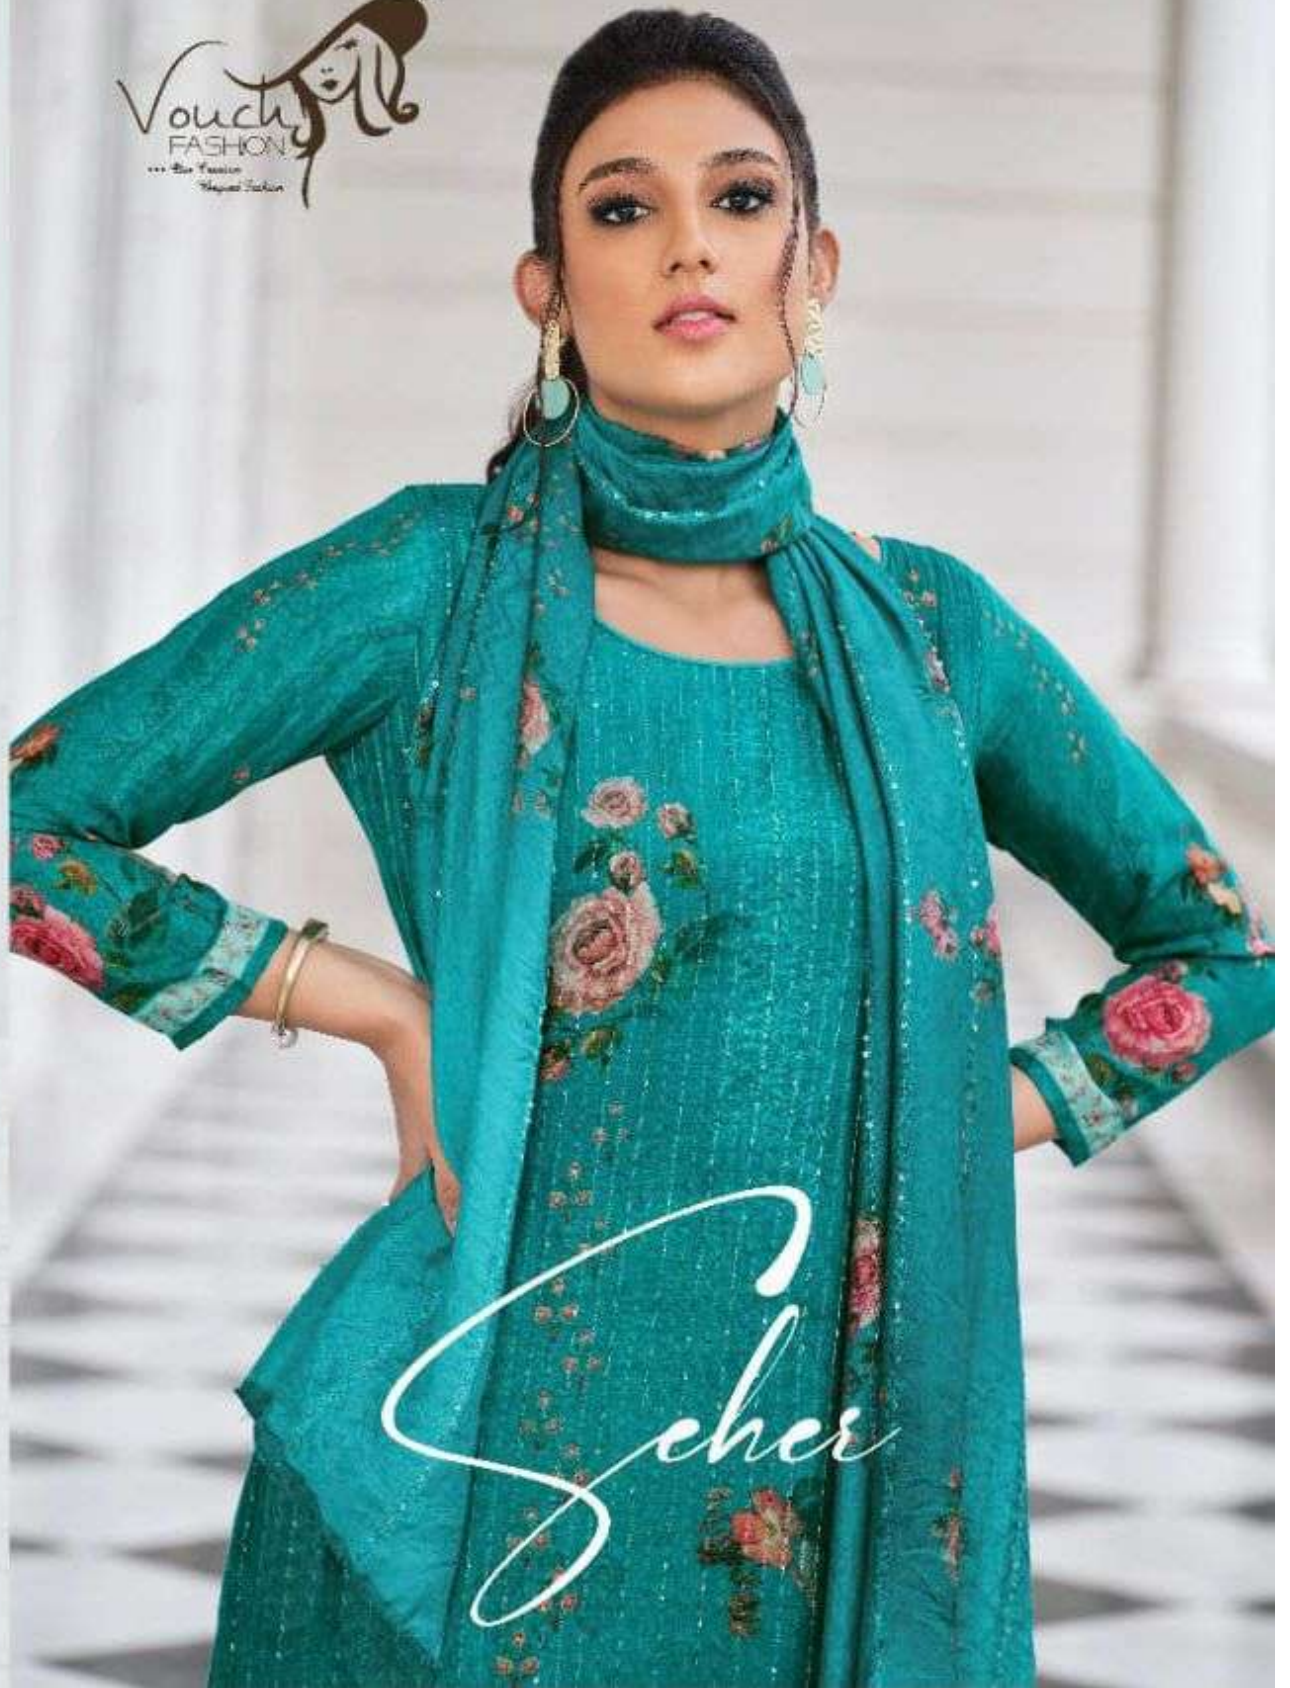

Vouchy
FASHION
... the fashion
... the fashion

Seher