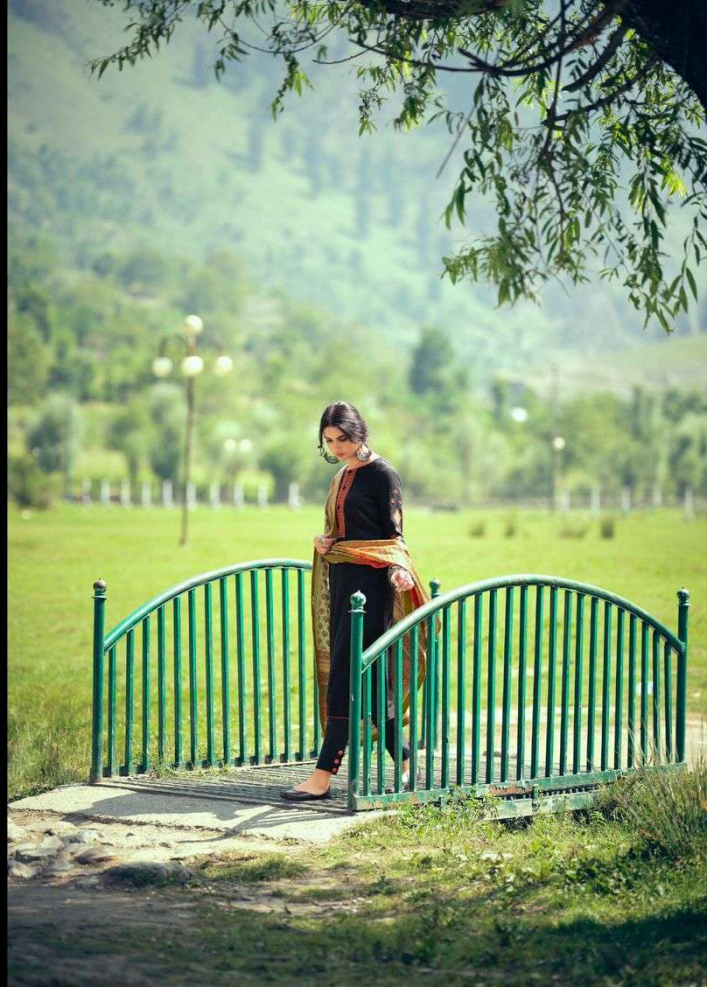

ممتاز آرٹس
MUMTAZ ARTS®
Range of home