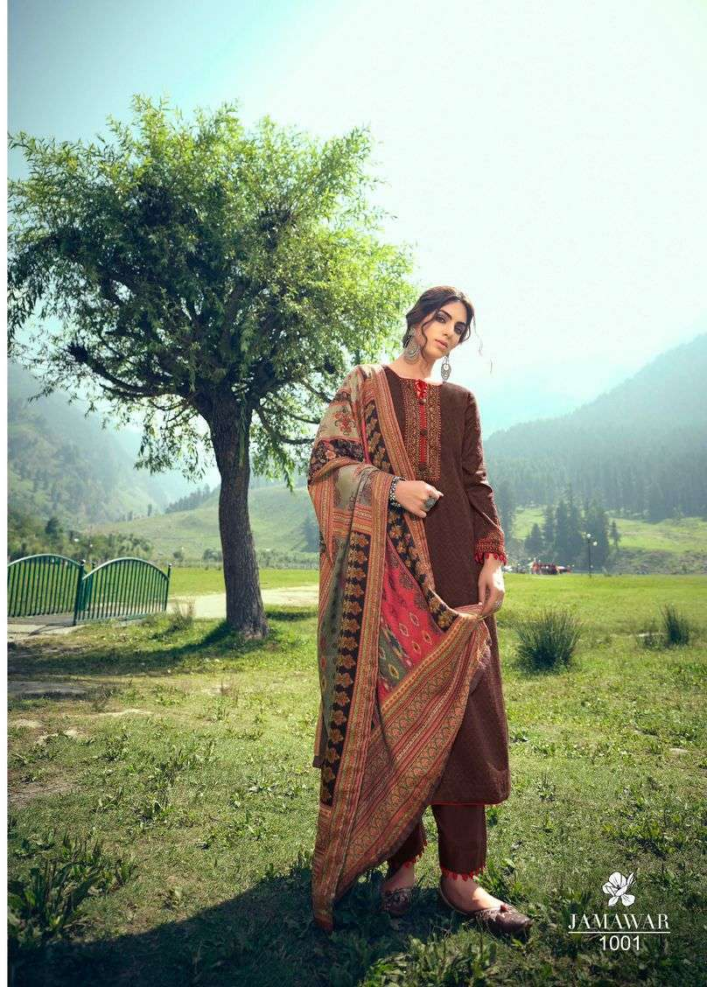

# JAMAWAR

PURE PASHMINA PRINT WITH NECK AND SLEEVES DESIGNER EMBROIDERY  
WITH BOX PALLU DIGITAL PRINT PASHMINA DUPATTA

JAMAWAR  
1008

ممتاز آرٹس  
MUMTAZ ARTS  
Purveyors of Elegance

ممتاز آرٹس  
MUMTAZ ARTS®  
Rajpura, Lahore