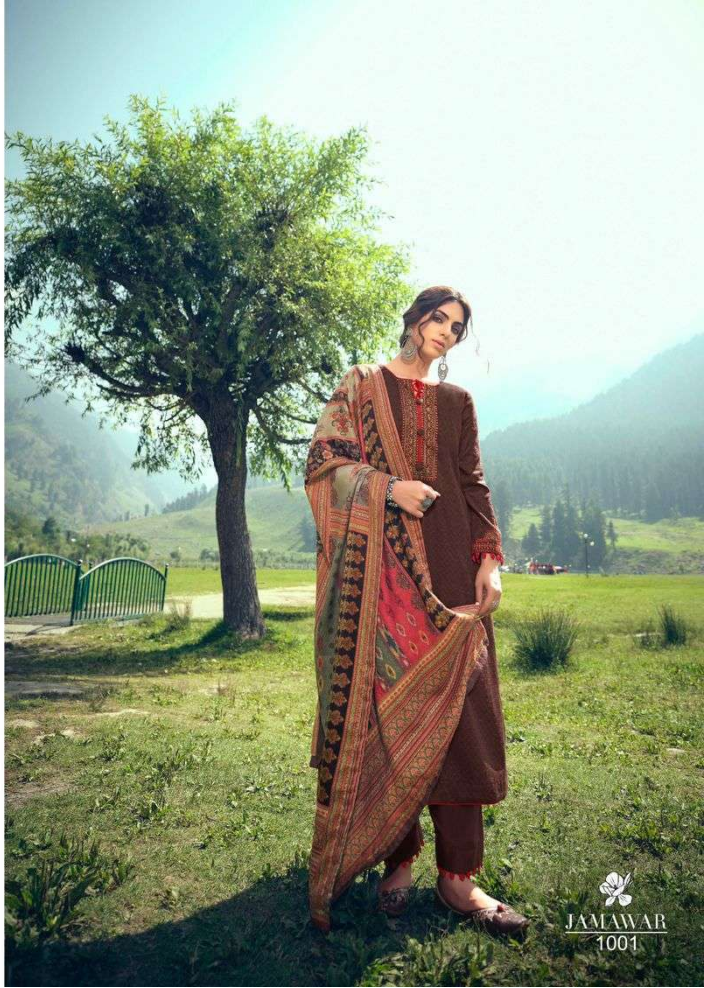

# JAMAWAR

PURE PASHMINA PRINT WITH NECK AND SLEEVES DESIGNER EMBROIDERY  
WITH BOX PALLU DIGITAL PRINT PASHMINA DUPATTA

JAMAWAR  
1008

ممتاز آرٹس  
MUMTAZ ARTS®  
Purveyors of Elegance

ممتاز آرٹس  
MUMTAZ ARTS®  
Rajpura, Gurgaon