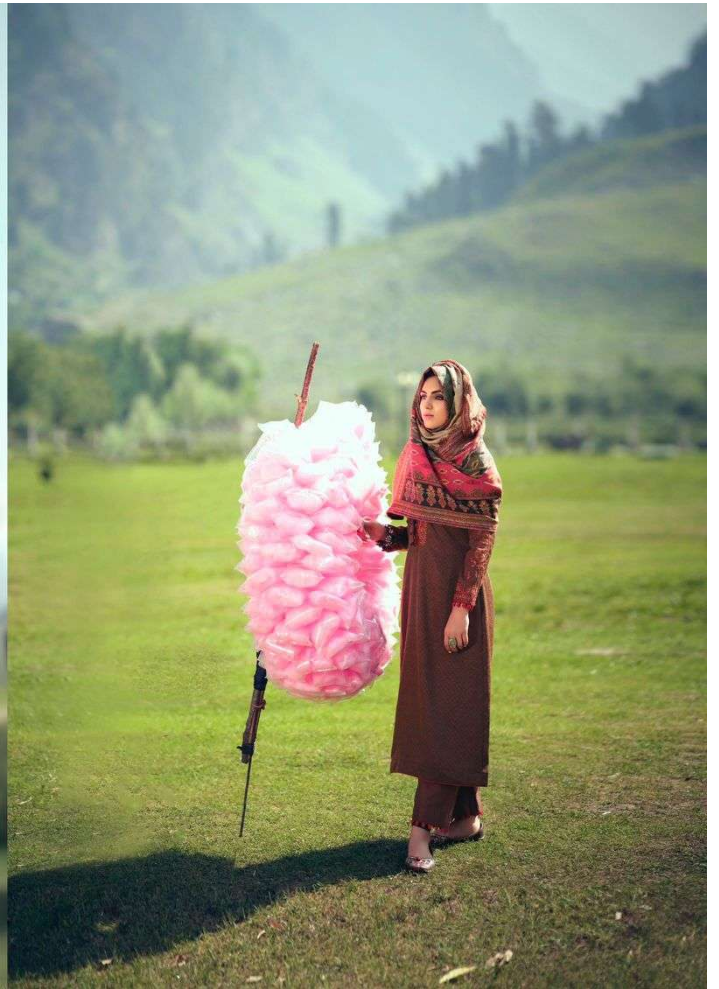

# JAMAWAR

PURE PASHMINA PRINT WITH NECK AND SLEEVES DESIGNER EMBROIDERY  
WITH BOX PALLU DIGITAL PRINT PASHMINA DUPATTA

JAMAWAR  
1008

ممتاز آرٹس  
MUMTAZ ARTS  
Purveyors of Elegance

ممتاز آرٹس  
MUMTAZ ARTS®  
Rajpura, Lahore