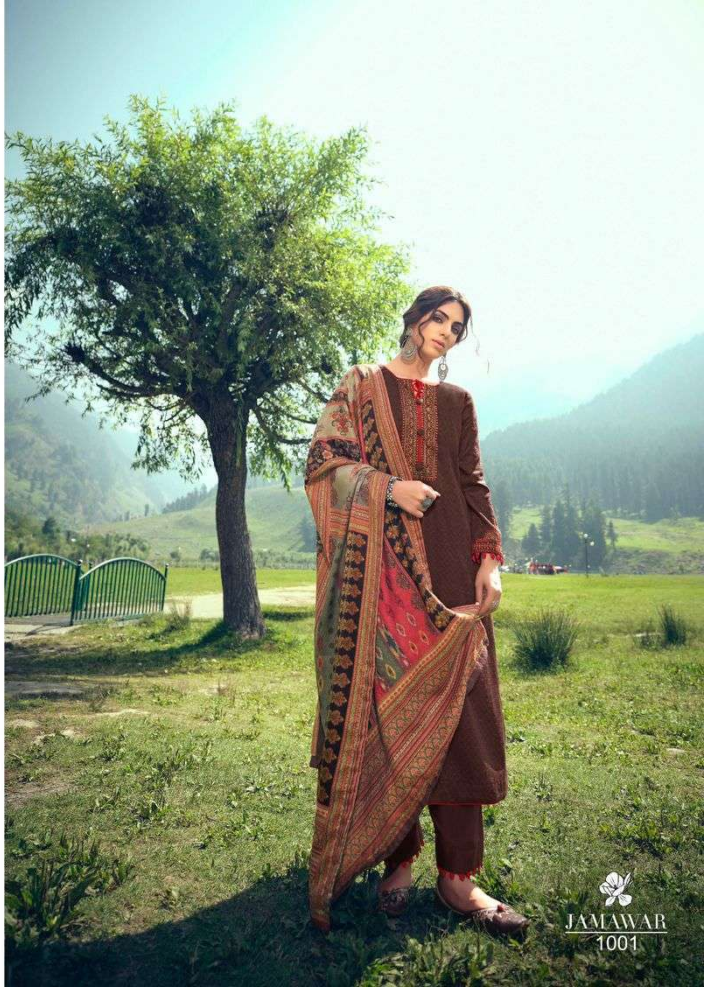

# JAMAWAR

PURE PASHMINA PRINT WITH NECK AND SLEEVES DESIGNER EMBROIDERY  
WITH BOX PALLU DIGITAL PRINT PASHMINA DUPATTA

ممتاز آرٹس  
MUMTAZ ARTS®  
Rajne de style

ممتاز آرٹس  
MUMTAZ ARTS®  
Rajpura, Gurgaon