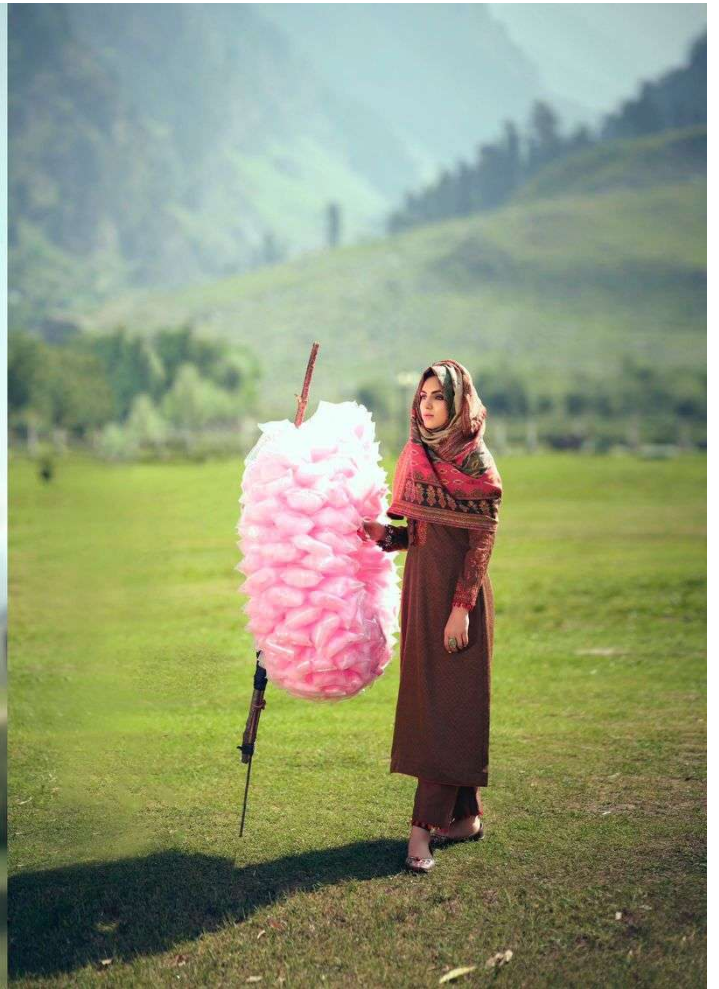

# JAMAWAR

PURE PASHMINA PRINT WITH NECK AND SLEEVES DESIGNER EMBROIDERY  
WITH BOX PALLU DIGITAL PRINT PASHMINA DUPATTA

ممتاز آرٹس  
MUMTAZ ARTS®  
Rajne de style

ممتاز آرٹس  
MUMTAZ ARTS®  
Rajpura, Gurgaon