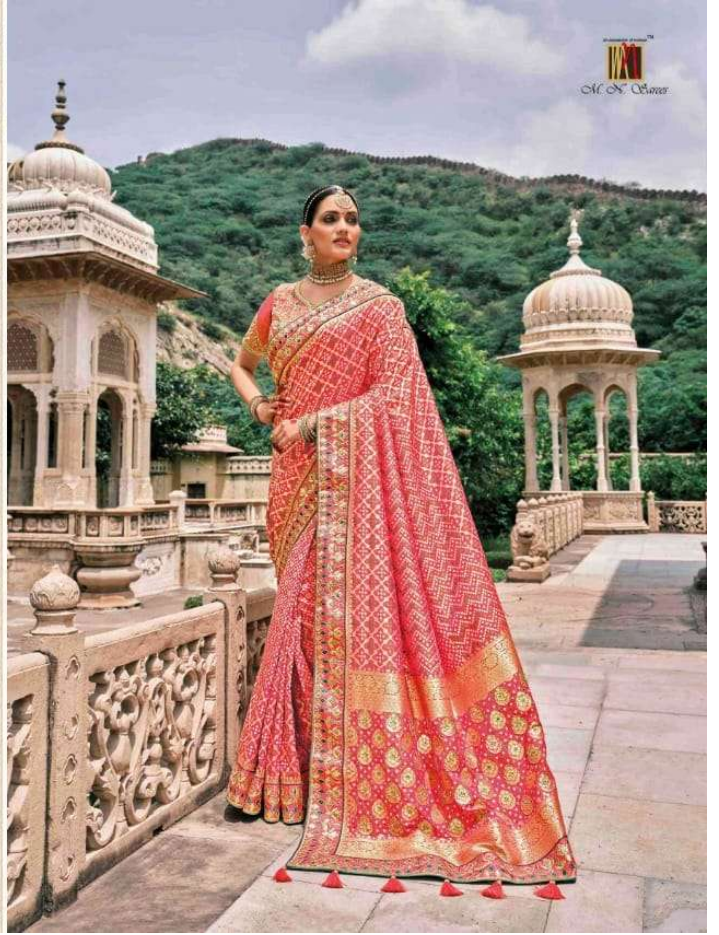

SH. SH. SAREES

SANJANA DESIGNER

MNS-RAJ GHARANA

FANCY DESIGNER SAREE

D.NO.	DESCRIPTION	BLOUSE	RATE
5801	BANDHEJ PATOLA PURE SILK SAREE	PLAIN & HAND WORK	4999
5802	PATAN PATOLA PURE SILK SAREE	HAND WORK BLOUSE	6315
5803	PATAN PATOLA PURE SILK SAREE	PLAIN & HAND WORK	4999
5804	BANDHEJ PATOLA PURE SILK SAREE	PLAIN & HAND WORK	5845
5805	BANDHEJ PATOLA PURE SILK SAREE	PLAIN & HAND WORK	4999
5806	PATAN PATOLA PURE SILK SAREE	PLAIN & HAND WORK	4999
5807	BANDHEJ PATOLA PURE SILK SAREE	PLAIN & HAND WORK	4999
5808	PATAN PATOLA PURE SILK SAREE	PLAIN & HAND WORK	5525
5809	BANDHEJ PATOLA PURE SILK SAREE	PLAIN & HAND WORK	6315
5810	PATAN PATOLA PURE SILK SAREE	PLAIN & HAND WORK	4999
5811	BANDHEJ PATOLA PURE SILK SAREE	PLAIN & HAND WORK	5845
5812	BANDHEJ PATOLA PURE SILK SAREE	PLAIN & HAND WORK	4999
5813	BANDHEJ PATOLA PURE SILK SAREE	PLAIN & HAND WORK	6315
5814	BANDHEJ PATOLA PURE SILK SAREE	PLAIN & HAND WORK	4999
5815	BANDHEJ PATOLA PURE SILK SAREE	PLAIN & HAND WORK	5845
5816	PATAN PATOLA PURE SILK SAREE	PLAIN & HAND WORK	4999
5817	BANDHEJ PATOLA PURE SILK SAREE	PLAIN & HAND WORK	4999
5818	PATAN PATOLA PURE SILK SAREE	PLAIN & HAND WORK	5525
5819	PATAN PATOLA PURE SILK SAREE	HAND WORK BLOUSE	6315
5% GST EXTRA			