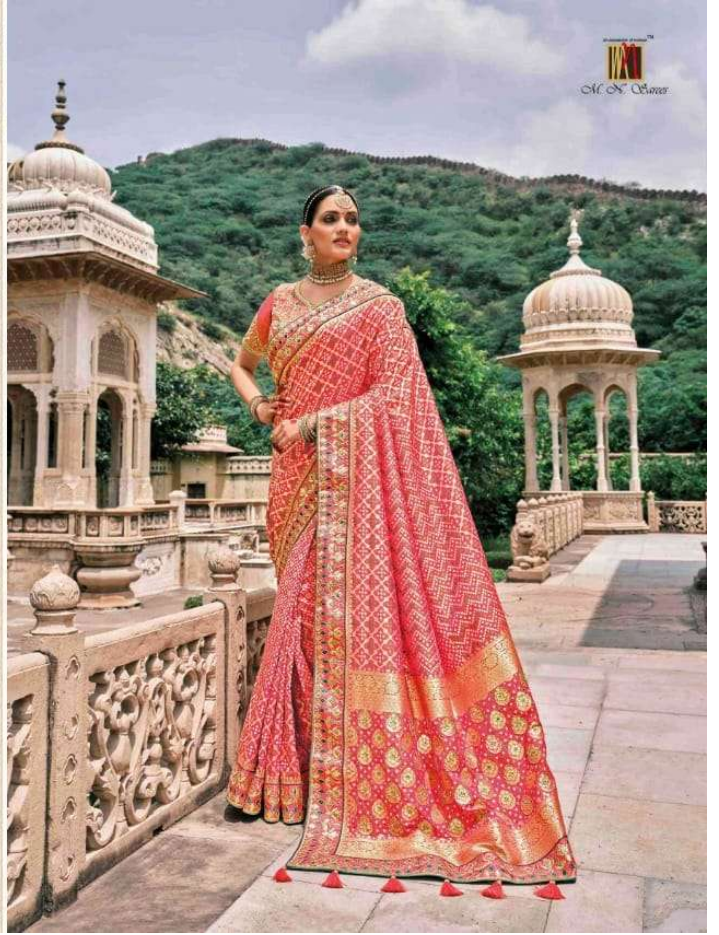

OLIVE & BERRY

SANJANA DESIGNER

MNS-RAJ GHARANA

FANCY DESIGNER SAREE

D.NO.	DESCRIPTION	BLOUSE	RATE
5801	BANDHEJ PATOLA PURE SILK SAREE	PLAIN & HAND WORK	4999
5802	PATAN PATOLA PURE SILK SAREE	HAND WORK BLOUSE	6315
5803	PATAN PATOLA PURE SILK SAREE	PLAIN & HAND WORK	4999
5804	BANDHEJ PATOLA PURE SILK SAREE	PLAIN & HAND WORK	5845
5805	BANDHEJ PATOLA PURE SILK SAREE	PLAIN & HAND WORK	4999
5806	PATAN PATOLA PURE SILK SAREE	PLAIN & HAND WORK	4999
5807	BANDHEJ PATOLA PURE SILK SAREE	PLAIN & HAND WORK	4999
5808	PATAN PATOLA PURE SILK SAREE	PLAIN & HAND WORK	5525
5809	BANDHEJ PATOLA PURE SILK SAREE	PLAIN & HAND WORK	6315
5810	PATAN PATOLA PURE SILK SAREE	PLAIN & HAND WORK	4999
5811	BANDHEJ PATOLA PURE SILK SAREE	PLAIN & HAND WORK	5845
5812	BANDHEJ PATOLA PURE SILK SAREE	PLAIN & HAND WORK	4999
5813	BANDHEJ PATOLA PURE SILK SAREE	PLAIN & HAND WORK	6315
5814	BANDHEJ PATOLA PURE SILK SAREE	PLAIN & HAND WORK	4999
5815	BANDHEJ PATOLA PURE SILK SAREE	PLAIN & HAND WORK	5845
5816	PATAN PATOLA PURE SILK SAREE	PLAIN & HAND WORK	4999
5817	BANDHEJ PATOLA PURE SILK SAREE	PLAIN & HAND WORK	4999
5818	PATAN PATOLA PURE SILK SAREE	PLAIN & HAND WORK	5525
5819	PATAN PATOLA PURE SILK SAREE	HAND WORK BLOUSE	6315
5% GST EXTRA			