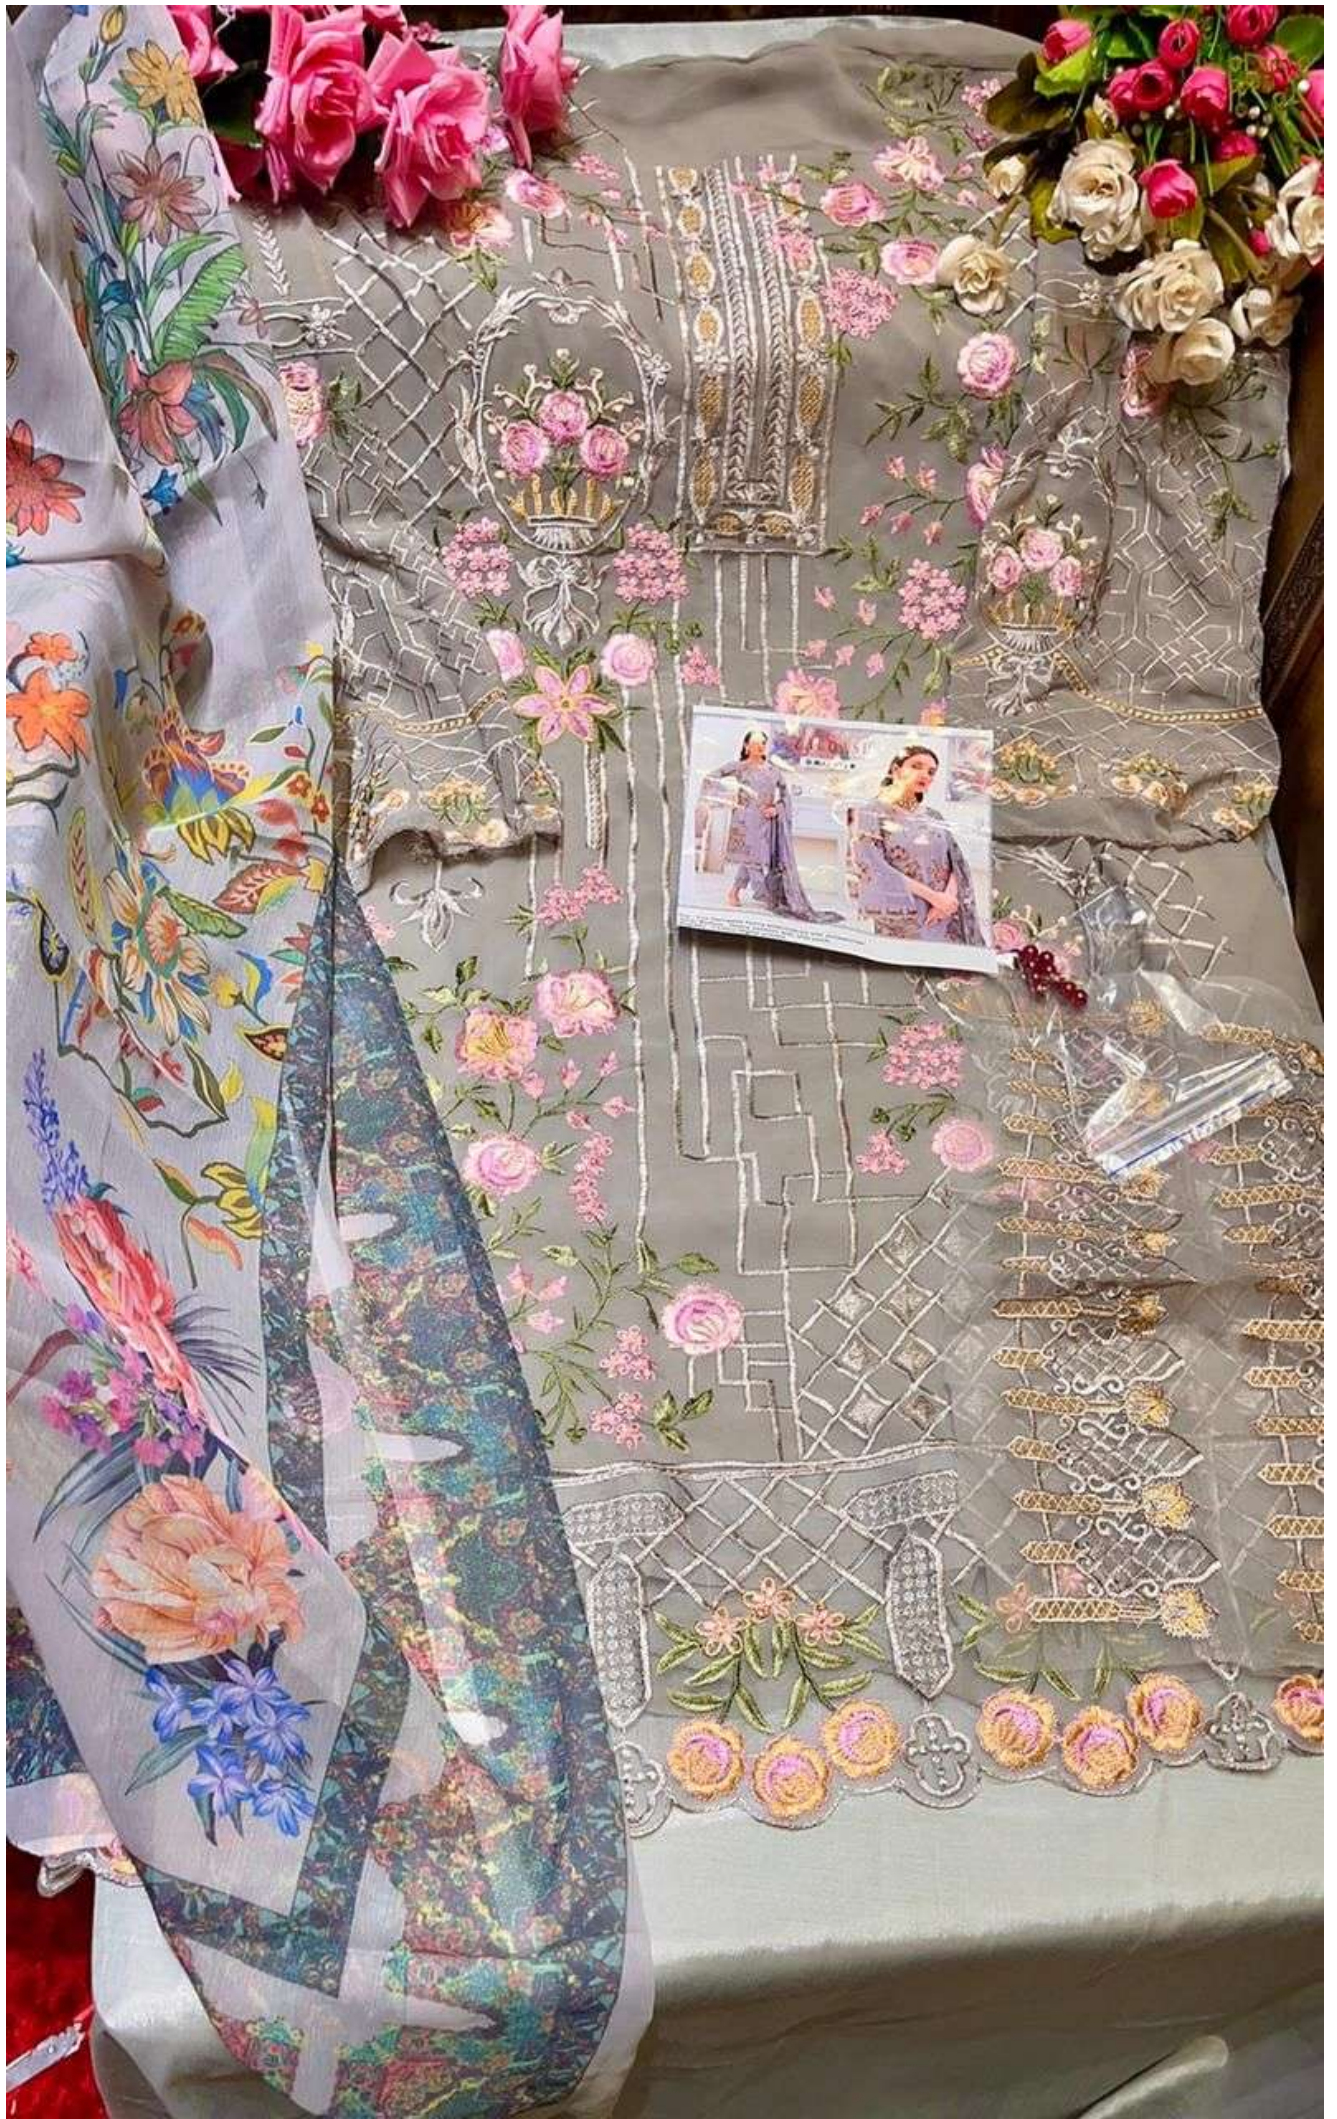

ZARQASH[®]
A BRAND BY KCS FASHION

Dynamic

ZARQASH[®]
A HOME BY KCS FASHION

Dynamic

Top - Fox Georgette heavy embroidered with accessories
Inner Bottom - Heavy santoon with emb patch
Dupatta - Chiffon Digital printed

Top - Fox Georgette heavy embroidered with accessories
Inner Bottom - Heavy santoon with emb patch
Dupatta - Chiffon Digital printed

Top - Fox Georgette heavy embroidered with accessories
Inner Bottom - Heavy santoon with emb patch
Dupatta - Chiffon Digital printed

Top - Fox Georgette heavy embroidered with accessories
Inner Bottom - Heavy santoon with emb patch
Dupatta - Chiffon Digital printed

Dynamic

D.No.2023 A

D.No.2023 B

D.No.2023 C

D.No.2023 D

ZARQASH[™]
A BRAND BY **KIN**