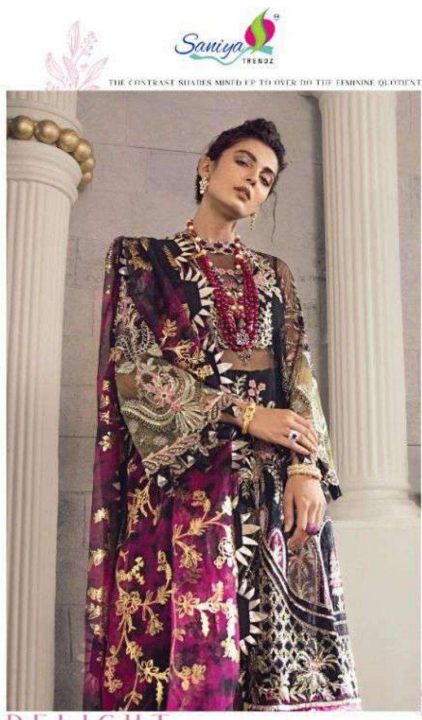

REPUBLIC
BRIDAL COLLECTION

REPUBLIC
BRIDAL COLLECTION

Saniya 1983Z

THE CONTRAST SHADES MINTED UP TO OVER DO THE FEMINE QUALITY

DELIGHT
COLOR BECOMES MAJESTICALLY ELEGANT WITH A FUSION OF EMBROIDERIES.

D.NO.26003

D.NO.26001

D.NO.26002

D.NO.26003

REPUBLIC
BRIDAL COLLECTION

Saniya
TRENDZ

FASCINATION STYLE
*Stand out amidst the crowd embracing
your captivating charm of charismatic elegance*

REPUBLIC
BRIDAL COLLECTION

ELEGANT