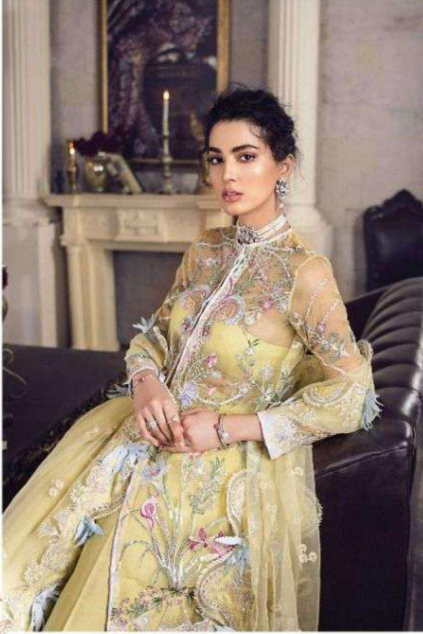

ELEGANT

D.NO.26001