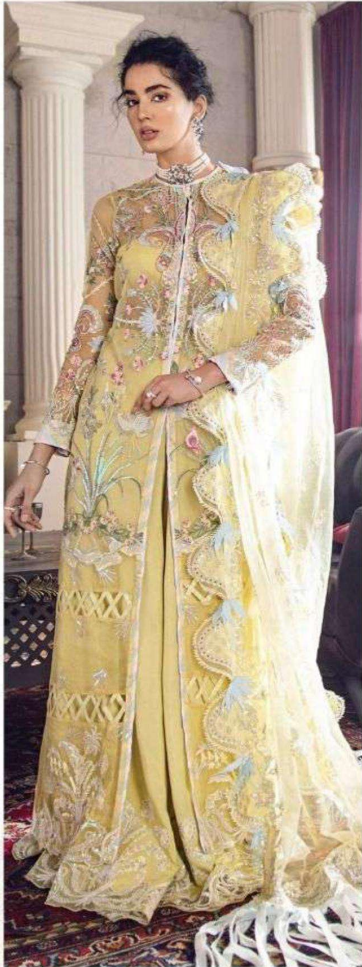

REPUBLIC
BRIDAL COLLECTION

REPUBLIC
BRIDAL COLLECTION

Saniya 1983Z

THE CONTRAST SHADES MINTED UP TO OVER DO THE FEMINE QUALITY

DELIGHT
COLOR BECOMES MAJESTICALLY ELEGANT WITH A FUSION OF EMBROIDERIES.

D.NO.26003

D.NO.26001

D.NO.26002

D.NO.26003

REPUBLIC
BRIDAL COLLECTION

Saniya
TRENDZ

FASCINATION STYLE
*Stand out amidst the crowd embracing
your captivating charm of charismatic elegance*

REPUBLIC
BRIDAL COLLECTION

ELEGANT

ALLOW THE PAIRINGS TO CROWD YOUR WARDROBE ON CONTRAST SHADES

THE CONTRAST SHADES MINGLED UP TO OVER DO THE FABRIC QUANTITY

D.NO.26001

STYLE DECODED
DICTATE YOUR STYLE STATEMENT WITH THE SEASON'S LATEST TRENDS