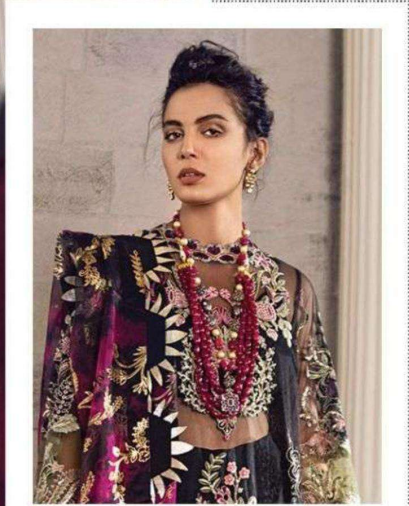

REPUBLIC
BRIDAL COLLECTION

REPUBLIC
BRIDAL COLLECTION

Saniya 1983Z

THE CONTRAST SHADES MINTED UP TO OVER DO THE FEMINE QUALITY

DELIGHT
COLOR BECOMES MAJESTICALLY ELEGANT WITH A FUSION OF EMBROIDERIES.

D.NO.26003

D.NO.26001

D.NO.26002

D.NO.26003

REPUBLIC
BRIDAL COLLECTION

Saniya
TRENDZ

FASCINATION STYLE
*Stand out amidst the crowd embracing
your captivating charm of charismatic elegance*

REPUBLIC
BRIDAL COLLECTION

ELEGANT

ALLOW THE PAIRINGS TO CROWD YOUR WARDROBE ON CONTRAST SHADES

THE CONTRAST SHADES MINGLED UP TO OVER DO THE FABRIC QUANTITY

D.NO.26001

STYLE DECODED
DICTATE YOUR STYLE STATEMENT WITH THE SEASON'S LATEST TRENDS