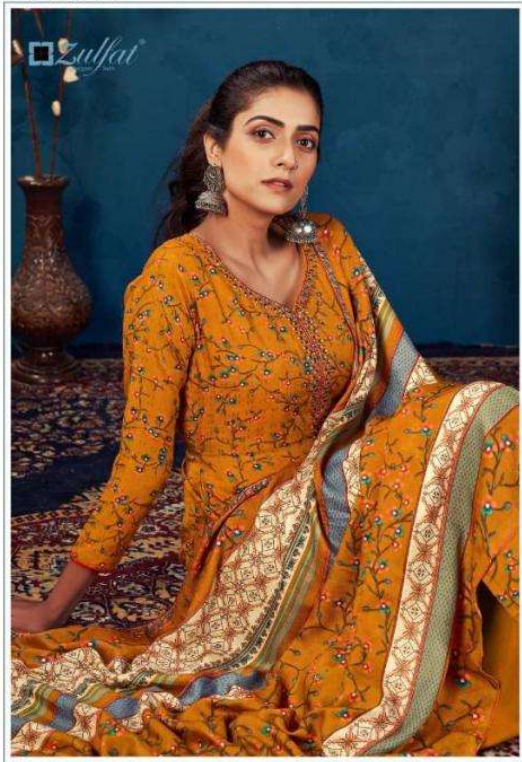

 **Zulfat**[®]
Designer Suits

Siyahi

SHADES TOUCH

360-001

360-002

360-003

360-004

360-005

360-006

360-007

360-008

360-009

360-010

Zulfat[®]
 Designer Suits
Siyahi

INDIAN BEAUTY

Zulfai®
Dresses & Suits

GLAMOROUS TOUCH

INDIAN ELEGANT

ELEGANT STYLE

GLAMOROUS BEAUTY

 **Zulfat**[®]
Design Suits
GLAMOROUS TOUCH

 **Zulfat**[®]
Designer Suits

Siyahi