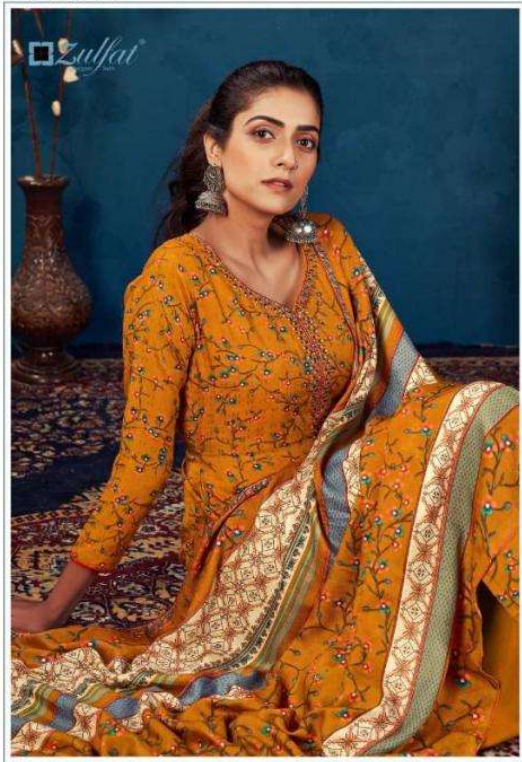

 **Zulfat**[®]
Designer Suits

Siyahi

SHADES TOUCH

360-001

360-002

360-003

360-004

360-005

360-006

360-007

360-008

360-009

360-010

 **Zulfat**[®]
 Designer Suits
Siyahi

INDIAN BEAUTY

Zulfai®
Dresses & Suits

GLAMOROUS TOUCH

INDIAN ELEGANT

ELEGANT STYLE

GLAMOROUS BEAUTY

360-002

 **Zulfat**[®]
Design Suits
GLAMOROUS TOUCH

 **Zulfat**[®]
Designer Suits

Siyahi