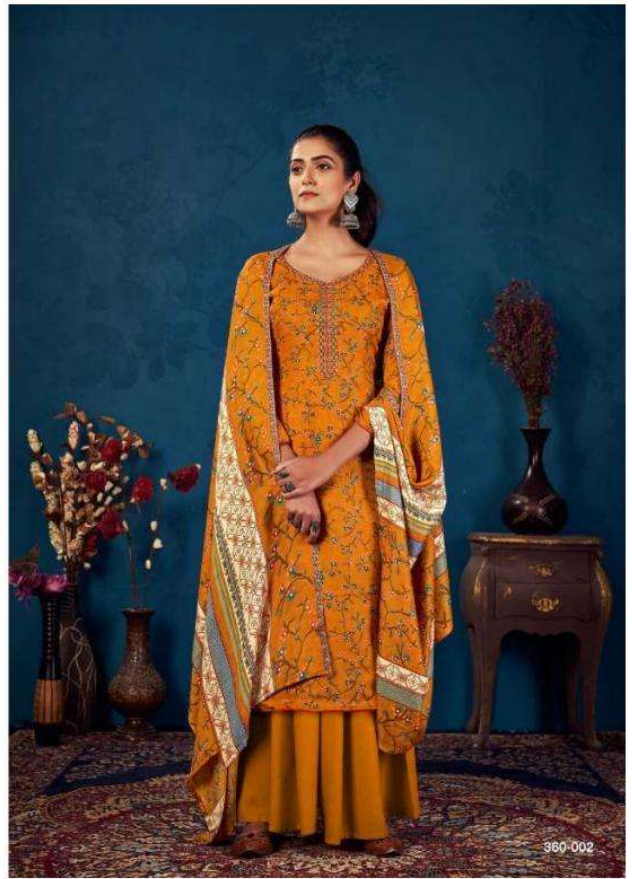

 **Zulfat**[®]
Designer Suits

Siyahi

SHADES TOUCH

360-001

360-002

360-003

360-004

360-005

360-006

360-007

360-008

360-009

360-010

Zulfat[®]
 Designer Suits
Siyahi

INDIAN BEAUTY

Zulfai®
Dresses & Suits

GLAMOROUS TOUCH

INDIAN ELEGANT

ELEGANT STYLE

GLAMOROUS BEAUTY

 **Zulfat**[®]
Design Suits
GLAMOROUS TOUCH

 **Zulfat**[®]
Designer Suits

Siyahi