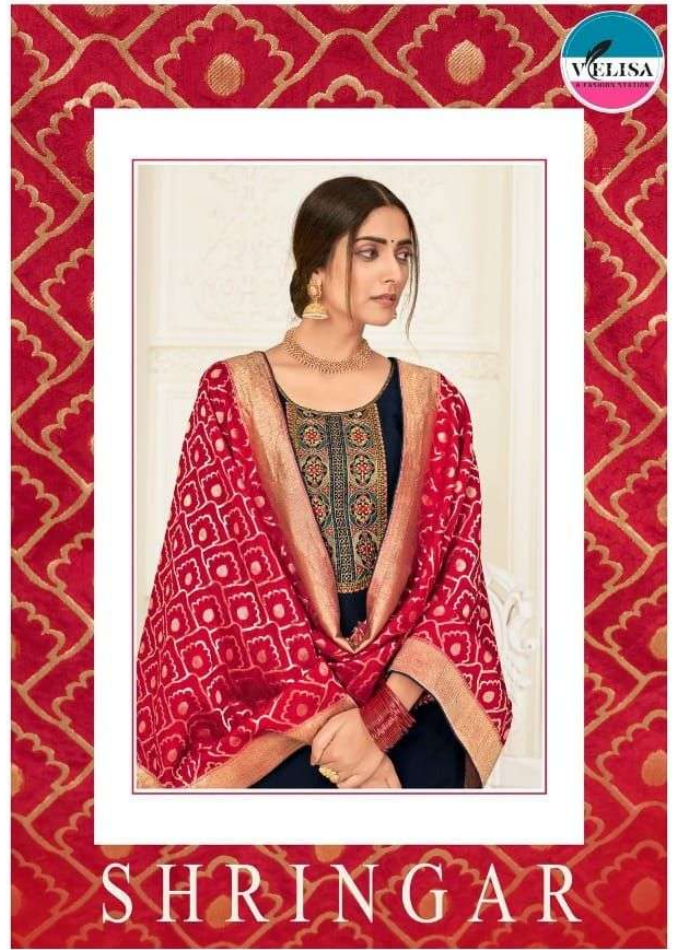

TOP :- PARAMPARA SILK WITH HEAVY WORK
BOTTOM :-DULL SANTUN
DUPATTA :-SILK BANARASI JACARD WITH TUSSELS

A BRAND BY SMF
3105-06-07 RRTM SAROLI
SURAT...

velisa-shringar-parampara-silk-salwar-suit