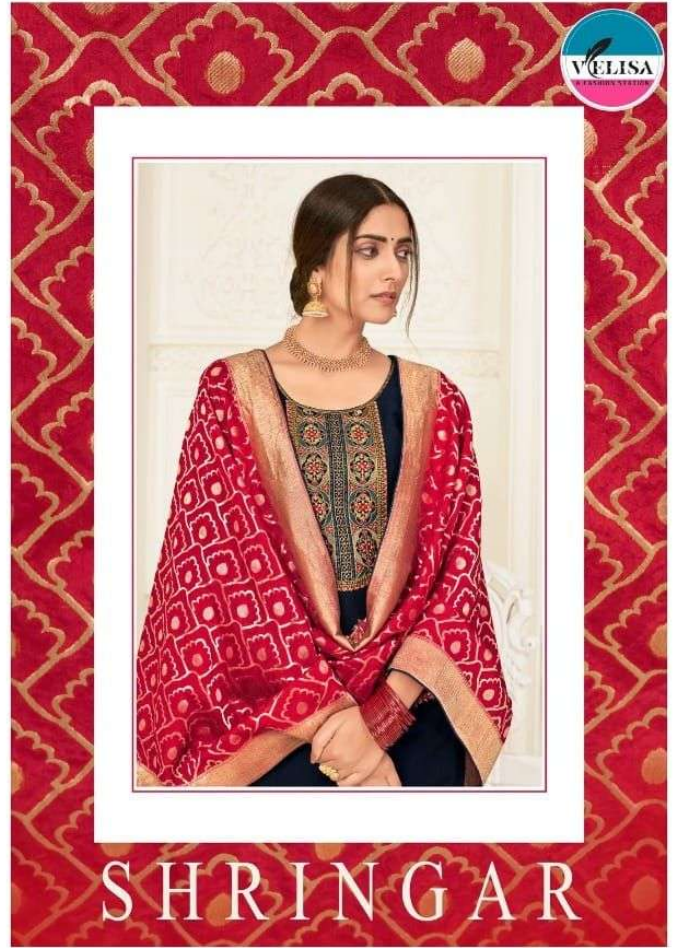

TOP :- PARAMPARA SILK WITH HEAVY WORK
BOTTOM :-DULL SANTUN
DUPATTA :-SILK BANARASI JACARD WITH TUSSELS

A BRAND BY SMF
3105-06-07 RRTM SAROLI
SURAT...

velisa-shringar-parampara-silk-salwar-suit