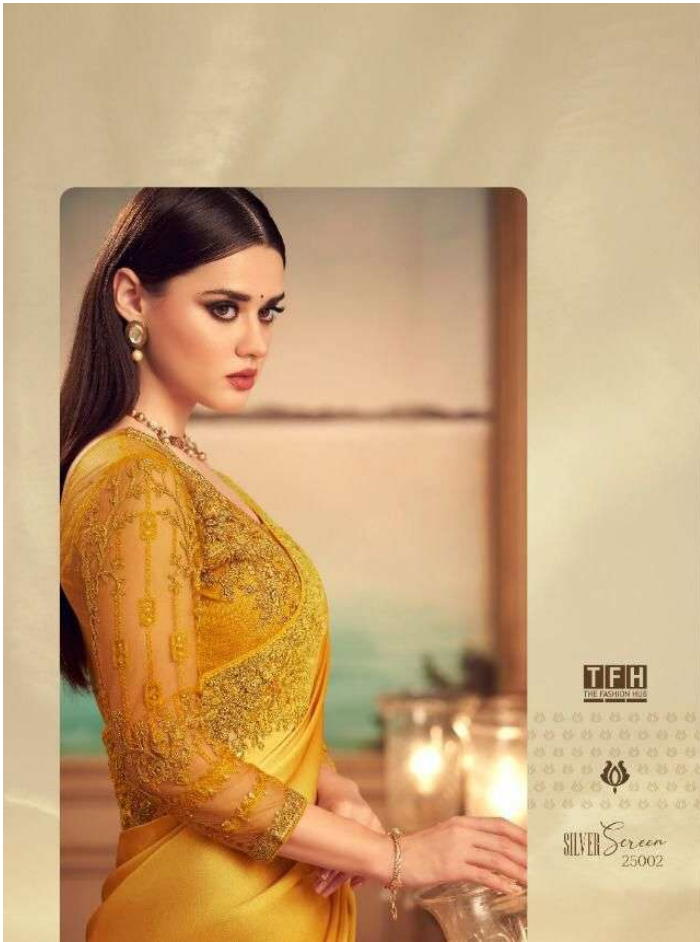

## Wood

8<sup>TH</sup> EDITION

**TFH**  
THE FASHION HOUSE

The spirit of the past woven in modern style.  
It has the grace of a queen in a modern dress. It is perfect for any event.  
SW-801

## SILVER SCREEN -15th EDITION

Catalog Name	D.No.	Rate (IN RS.)	CUT. (approx.)	Fabric Details
SILVER SCREEN-15	25002	2310/-	6.30 mts.	Orange Silk
SILVER SCREEN-15	25003	2050/-	6.30 mts.	Orange Silk
SILVER SCREEN-15	25005	2260/-	6.30 mts.	Orange Silk
SILVER SCREEN-15	25006	2050/-	6.30 mts.	Shadow Silk
SILVER SCREEN-15	25007	2310/-	6.30 mts.	Sunlight Silk
SILVER SCREEN-15	25008	1950/-	6.30 mts.	Magnum Silk
SILVER SCREEN-15	25009	1845/-	6.30 mts.	Costa Silk
SILVER SCREEN-15	25010	2235/-	6.30 mts.	Valentine Silk
SILVER SCREEN-15	25011	2050/-	6.30 mts.	Burberry Silk
SILVER SCREEN-15	25012	1995/-	6.30 mts.	Costa Silk
SILVER SCREEN-15	25013	2165/-	6.30 mts.	Orange Silk
SILVER SCREEN-15	25015	2050/-	6.30 mts.	Milano Silk
SILVER SCREEN-15	25016	2165/-	6.30 mts.	Glorious Chiffon
SILVER SCREEN-15	25017	1950/-	6.30 mts.	Milano Silk
SILVER SCREEN-15	25018	1845/-	6.30 mts.	Costa Silk