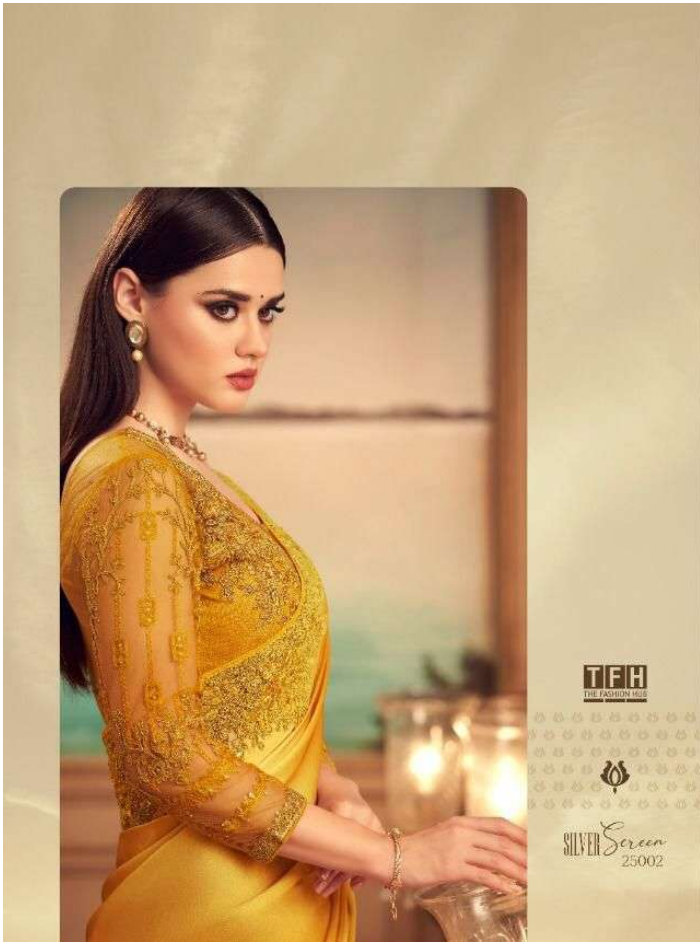

Sandal

Wood

8TH EDITION

TFH
THE FASHION HOUSE

The spirit of the past woven in modern style.
It has the grace of a queen which is perfect for any event.

SW-801

Sandal

Wood

SILVER Screen
25011

TFH
THE FASHION HUB

SILVER Screen
25019

T.F.H
THE FASHION HOUSE

SILVER Screen
25013

SILVER
Screen
15th Edition

SILVER SCREEN -15th EDITION

Catalog Name	D.No.	Rate (IN RS.)	CUT. (approx.)	Fabric Details
SILVER SCREEN-15	25002	2310/-	6.30 mts.	Orange Silk
SILVER SCREEN-15	25003	2050/-	6.30 mts.	Orange Silk
SILVER SCREEN-15	25005	2260/-	6.30 mts.	Orange Silk
SILVER SCREEN-15	25006	2050/-	6.30 mts.	Shadow Silk
SILVER SCREEN-15	25007	2310/-	6.30 mts.	Sunlight Silk
SILVER SCREEN-15	25008	1950/-	6.30 mts.	Magnum Silk
SILVER SCREEN-15	25009	1845/-	6.30 mts.	Costa Silk
SILVER SCREEN-15	25010	2235/-	6.30 mts.	Valentine Silk
SILVER SCREEN-15	25011	2050/-	6.30 mts.	Burberry Silk
SILVER SCREEN-15	25012	1995/-	6.30 mts.	Costa Silk
SILVER SCREEN-15	25013	2165/-	6.30 mts.	Orange Silk
SILVER SCREEN-15	25015	2050/-	6.30 mts.	Milano Silk
SILVER SCREEN-15	25016	2165/-	6.30 mts.	Glorious Chiffon
SILVER SCREEN-15	25017	1950/-	6.30 mts.	Milano Silk
SILVER SCREEN-15	25018	1845/-	6.30 mts.	Costa Silk