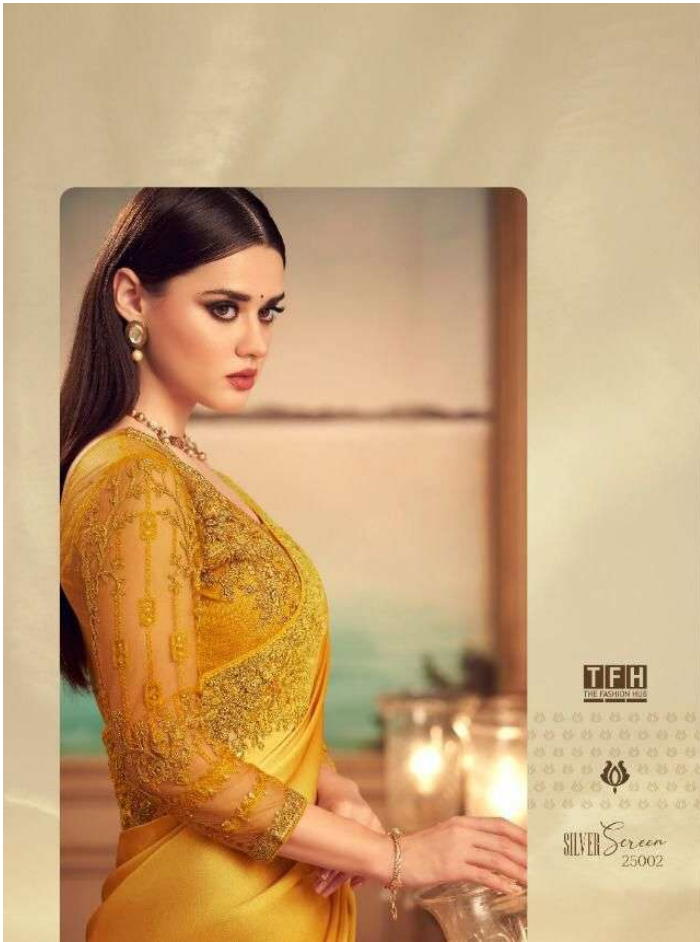

Sandal

Wood

8TH EDITION

TFH
THE FASHION HOUSE

The spirit of the past woven in modern style.
It has the grace of a queen in a new fashion. It is perfect for any event.
SW-801

Sandal

Wood

8TH EDITION

TEH
THE FASHION FILE

SILVER Screen
25003

TIFH
THE FASHION HUB

SILVER Screen
25007

TFH
THE FASHION FILE

SILVER Screen
25011

TFH
THE FASHION HUB

SILVER Screen
25019

SILVER
Screen
15th Edition

SILVER SCREEN -15th EDITION

Catalog Name	D.No.	Rate (IN RS.)	CUT. (approx.)	Fabric Details
SILVER SCREEN-15	25002	2310/-	6.30 mts.	Orange Silk
SILVER SCREEN-15	25003	2050/-	6.30 mts.	Orange Silk
SILVER SCREEN-15	25005	2260/-	6.30 mts.	Orange Silk
SILVER SCREEN-15	25006	2050/-	6.30 mts.	Shadow Silk
SILVER SCREEN-15	25007	2310/-	6.30 mts.	Sunlight Silk
SILVER SCREEN-15	25008	1950/-	6.30 mts.	Magnum Silk
SILVER SCREEN-15	25009	1845/-	6.30 mts.	Costa Silk
SILVER SCREEN-15	25010	2235/-	6.30 mts.	Valentine Silk
SILVER SCREEN-15	25011	2050/-	6.30 mts.	Burberry Silk
SILVER SCREEN-15	25012	1995/-	6.30 mts.	Costa Silk
SILVER SCREEN-15	25013	2165/-	6.30 mts.	Orange Silk
SILVER SCREEN-15	25015	2050/-	6.30 mts.	Milano Silk
SILVER SCREEN-15	25016	2165/-	6.30 mts.	Glorious Chiffon
SILVER SCREEN-15	25017	1950/-	6.30 mts.	Milano Silk
SILVER SCREEN-15	25018	1845/-	6.30 mts.	Costa Silk