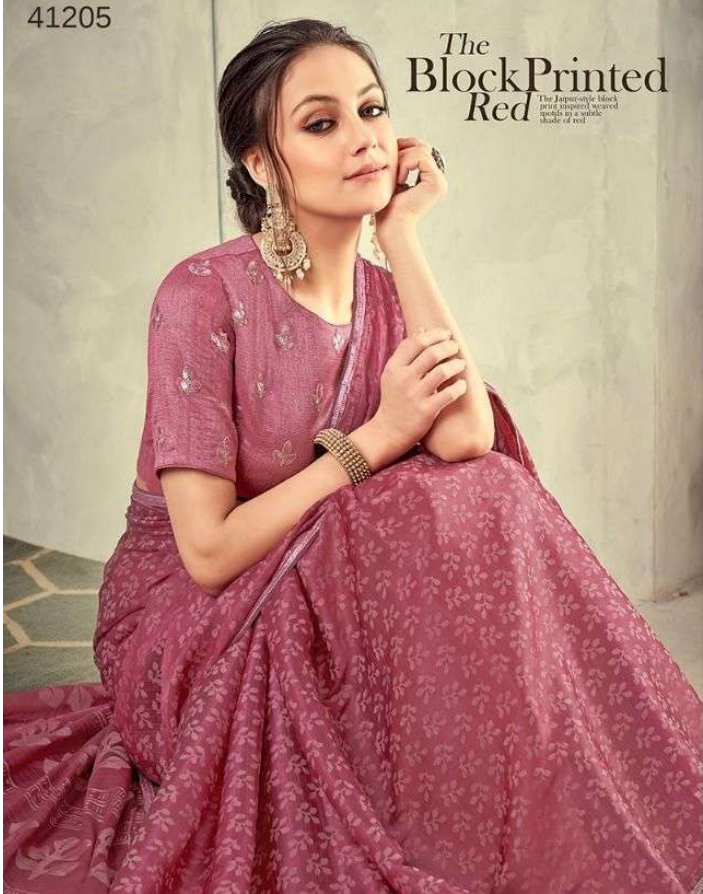

41205

The BlockPrinted Red