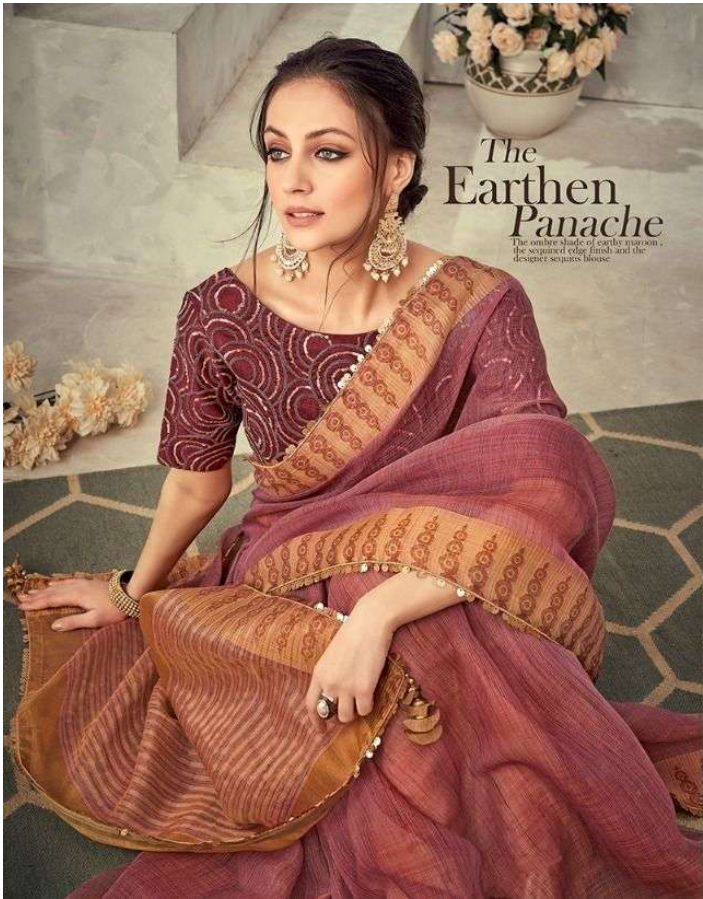

41213

The  
Dainty  
Summer  
The chaste-style floral print  
on a very soft pink fabric.

41213

The  
Dainty  
Summer  
The chaste-style floral print  
on a very soft pink fabric.

# The Peacock-ish Pride

The organic tissue fabric, the scalloped embroidered edge and a digital printed blouse.

The  
Cherished  
Crimson

The crimson red double layered home  
saree with hanging zari threads and  
lacy cut details

# The Black Swan

The zari worked saree border, paired with digital print of blouse and contrasted with red details.

The  
Lady-like  
Pink

The subtle prints on tissue fabric and a designer-embroidered blouse