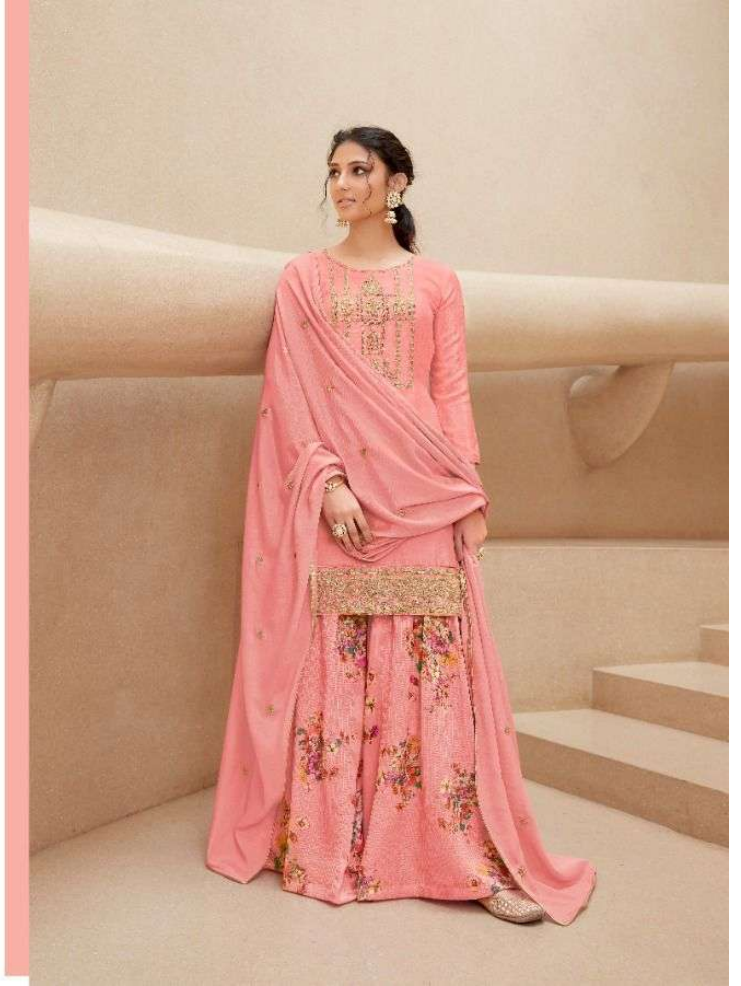

CODE | 4086
FANTASTIC COMBINATION