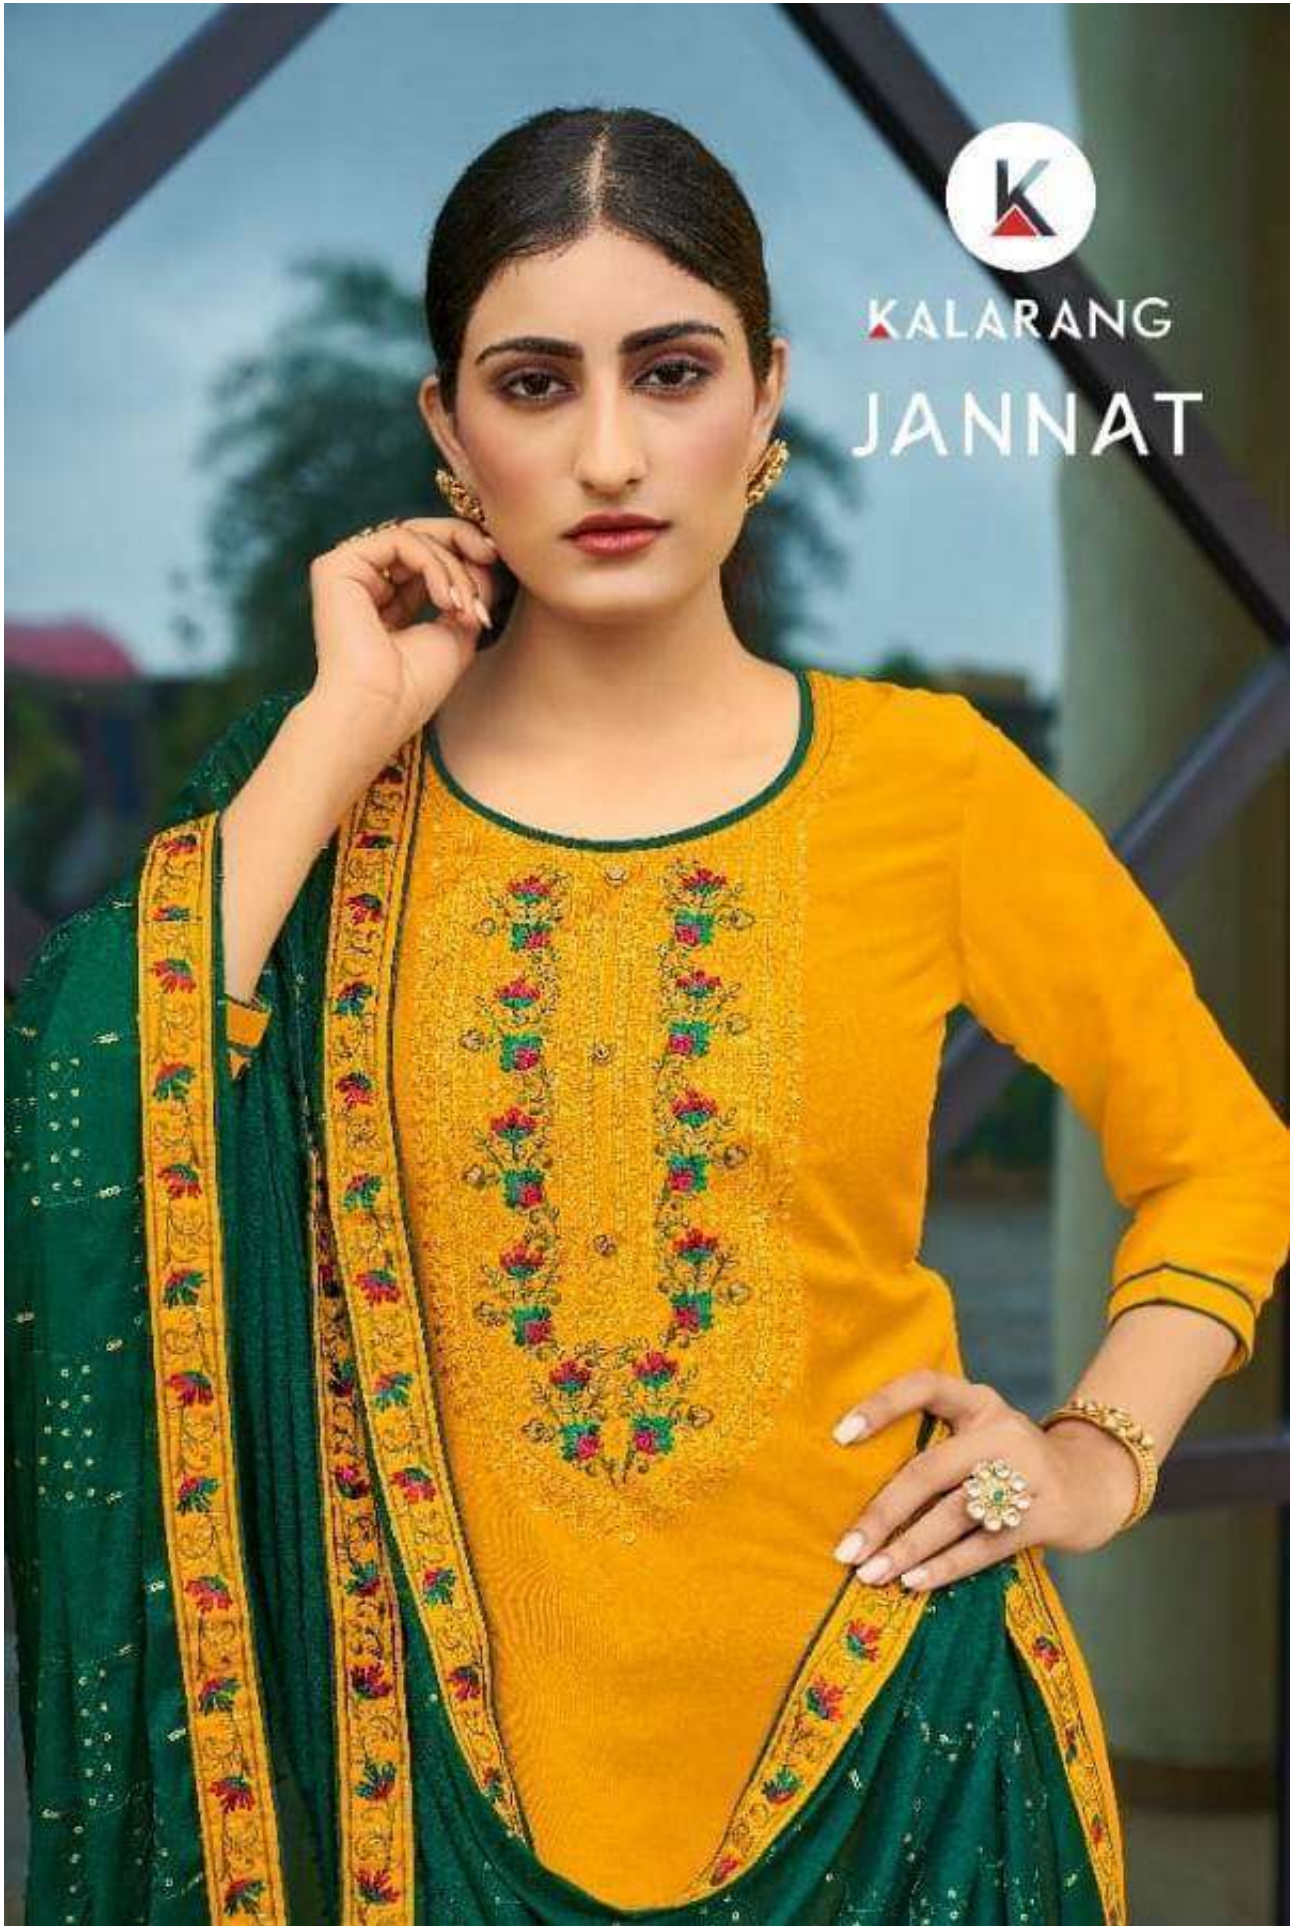

KALARANG  
JANNAT

KALARANG  
JANNAT

KALARANG

IMMERSE YOURSELF IN UNEXPECTED, BRIGHT COLORS & TEXTURES

3321

# JANNAT

ELEGANT & CLASSIC DO FASHION AS THE ROMANCE DO

KALARANG

3321

3322

3323

3324

JANNAT

3323

3324

**KALARANG**

- **TOP** - PARAMPARA SILK ALL OVER WITH EMBROIDERY AND SEQUENCE WORK
- **DUPATTA** - CHINON HEAVY WORK WITH FOUR SIDE LACE WORK
- **DESIGNS**- 04

**Catalogue :- JANNAT**