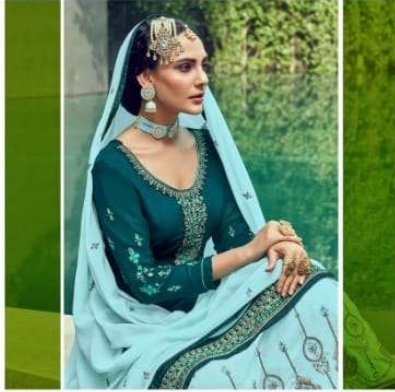

ALISA

THE GORGEOUS STYLE

PRESENTING ELEGANT & UNIQUE EFFORTLESS STYLE
THAT PERFECTLY BLENDS WITH THE TRENDS OF THE
SEASON