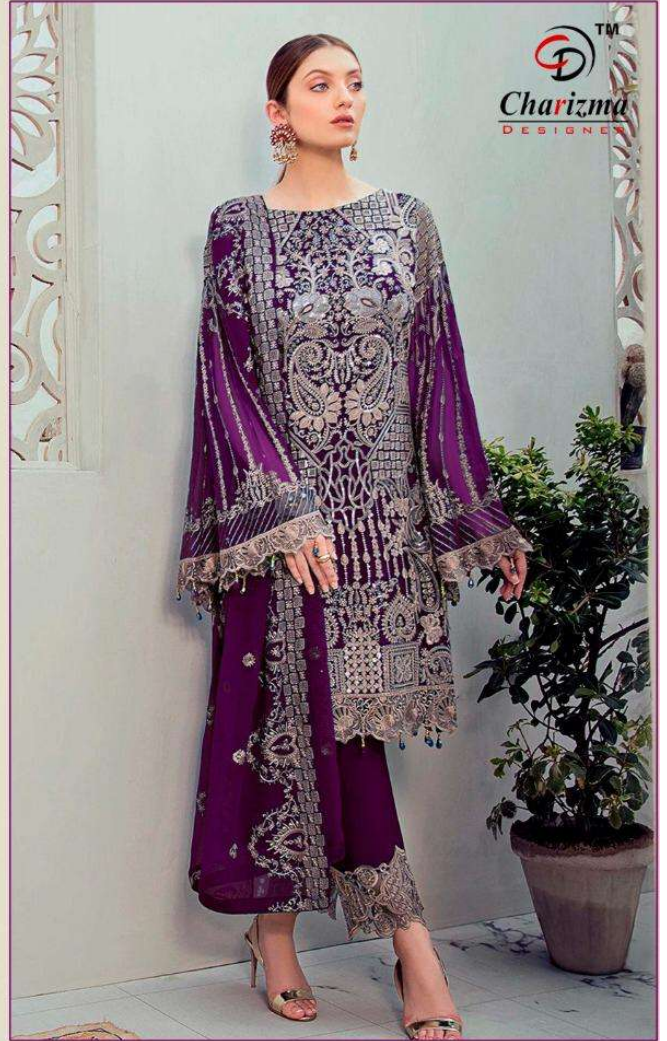

SPIENDOR
womaniya

90006

Charizma
DESIGNER

Emb Chinon Silk Dupatta

SPIENDOR
womaniya

90006

Charizma
DESIGNER

SPLENDOR
womaniya

90006

Charizma
DESIGNER

EMB SLEEVES

BOTTOM

EMB FRONT

PATCH

Charizma
DESIGNERS

Emb Chiron Silk
Dupatta