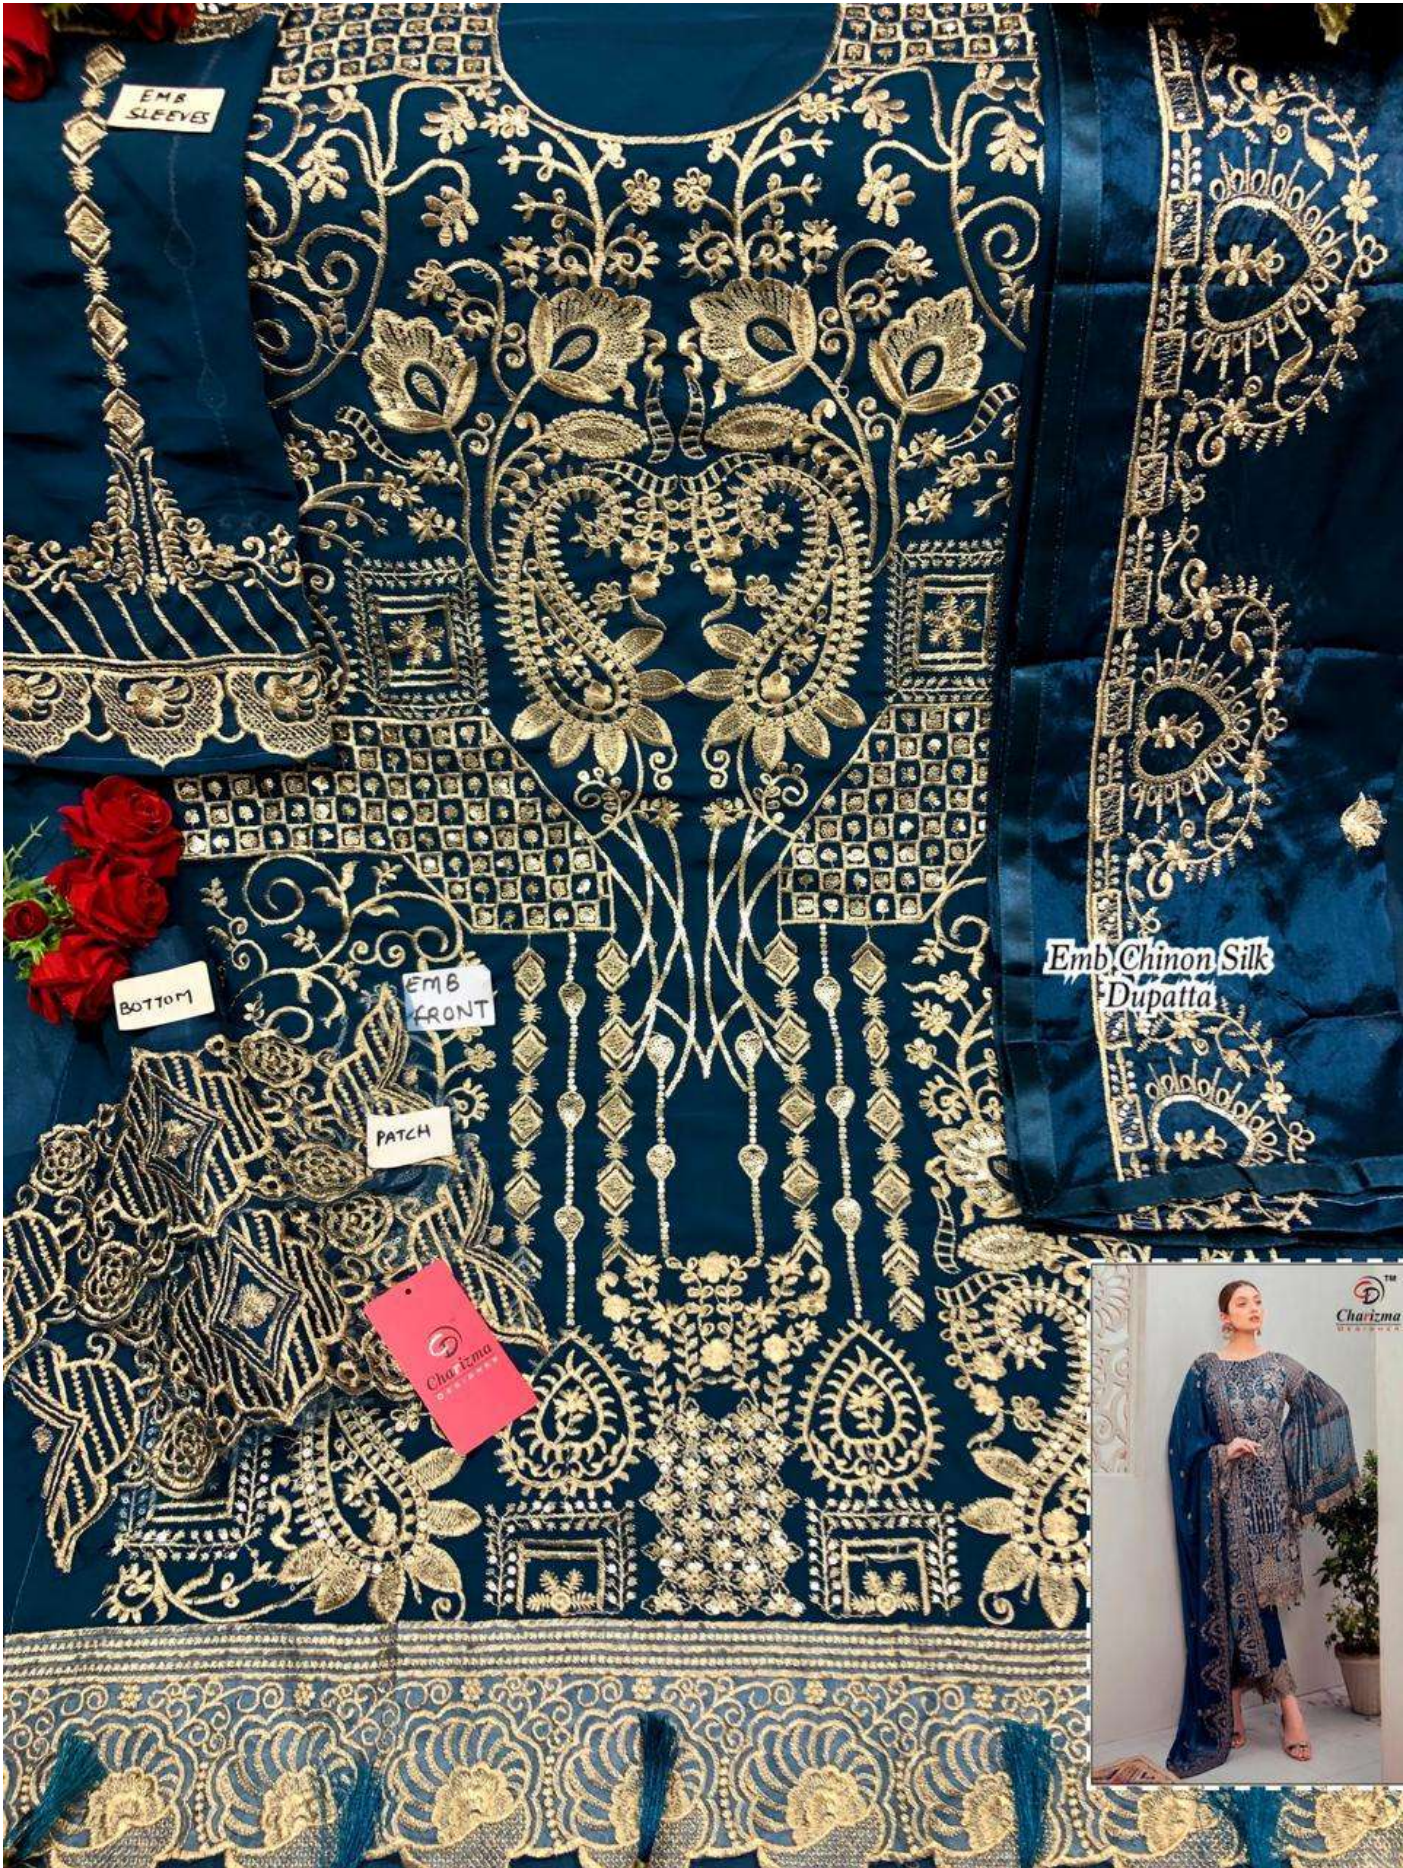

SPIENDOR
womaniya

90006

Charizma
DESIGNER

Emb Chinon Silk Dupatta

SPIENDOR
womaniya

90006

Charizma
DESIGNER

SPLENDOR
womaniya

90006

Charizma
DESIGNER

EMB SLEEVES

BOTTOM

EMB FRONT

PATCH

Charizma
DESIGNERS

Emb Chiron Silk
Dupatta