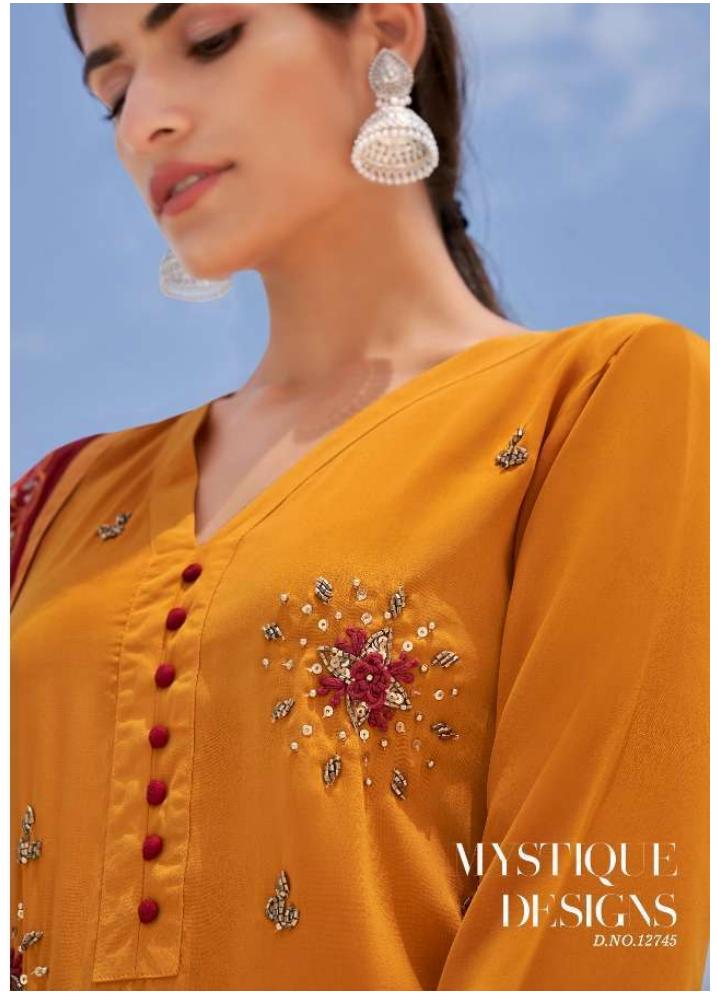

# THE GLORY TOUCH

SOFT AND SUPPLE, THIS DRESS IS BUILT TO MAKE YOU LOOK OUTSIDE.

## THE GLORY TOUCH

SOFT AND SUPPLE, THIS DRESS IS SURE TO MAKE YOU LOOK ENTICING.  
D.NO.12741

**MYSTIQUE DESIGNS**  
Designs that enhance your personality.

D.NO.12746

D.NO.12741

D.NO.12742

D.NO.12743

D.NO.12744