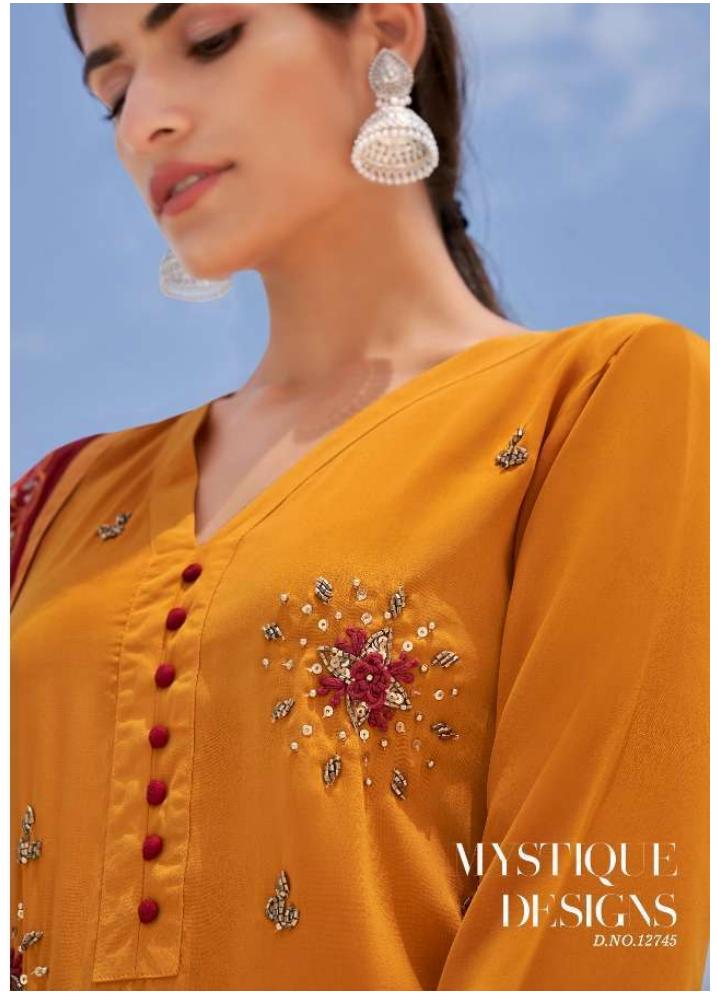

Kalarōop

NAIRA

Kalarōop

NAIRA

GLAM SHINES

LUXURY BRILLIANT TONES WITH ITS PREMIUM RANGE OF FABRIC.

THE GLORY TOUCH

SOFT AND SUPPLE, THIS DRESS IS BUILT TO MAKE YOU LOOK OUTSIDE.

THE GLORY TOUCH

SOFT AND SUPPLE, THIS DRESS IS SURE TO MAKE YOU LOOK ENTICING.
D.NO.12741

MYSTIQUE DESIGNS
Designs that enhance your personality.

D.NO.12746

D.NO.12741

D.NO.12742

D.NO.12743

D.NO.12744

D.NO.12745

D.NO.12746

MYSTIQUE DESIGNS

Designs that enhance your personality.

D.NO.12742

**LAVISH
LOOK**

SOFT AND SUPPLE, THIS
SAREE IS SURE TO MAKE YOU
LOOK ENTICING.

D.NO.12743