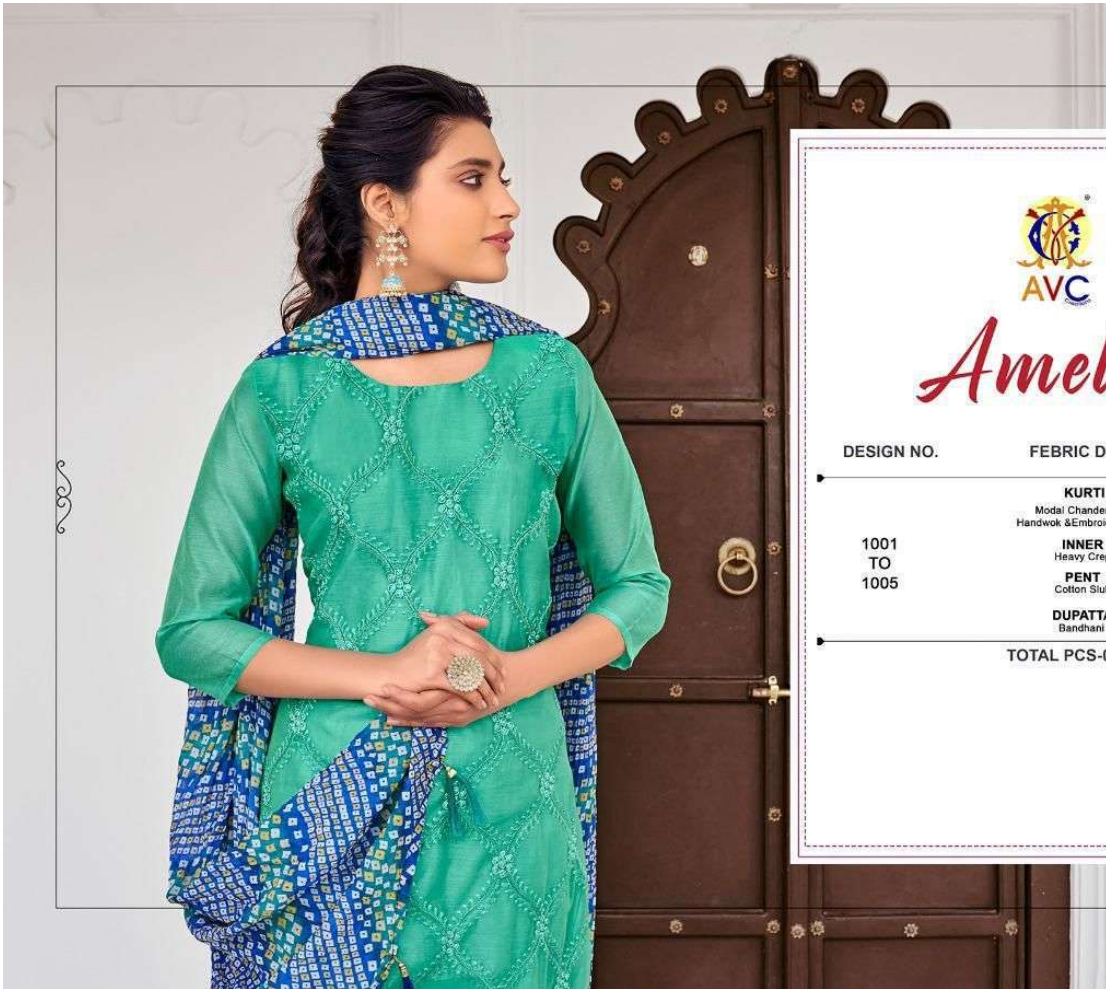

AVC

Amelie

AVC

Amelie

beauty Blushing
FEEL THE ELEGANCE UNFOLDS A RANGE OF KURTIS FOR YOUR DAILY ROUTINE

STYLE
1003

STYLE
1004

OUR WORKS IS SYNONYMOUS WITH STYLE, QUALITIES AND ELEGANCE THAT RESONAT WITH WOMEN

STYLE

1001

Elegance beauty

FEEL THE ELEGANCE UNFOLDS A RANGE OF KURTIS FOR YOUR DAILY ROUTINE

Amelie

DESIGN NO.

FEBRIC DETAIL

1001
TO
1005

KURTI
Modal Chanderi With
Handwok & Embroidery Work

INNER
Heavy Crep
PENT
Cotton Siub

DUPATTA
Bandhani

TOTAL PCS-05

STYLE
1005

FEEL THE ELEGANCE UNFOLDS A RANGE OF KURTIS FOR YOUR DAILY ROUTINE

1001

1002