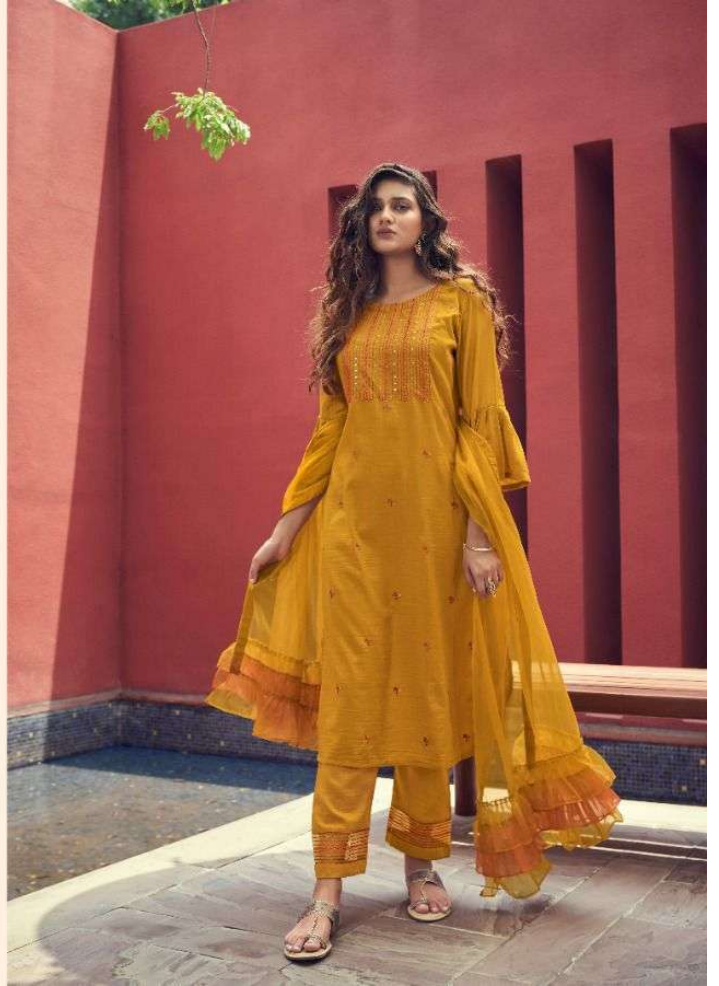

VINK®

1273

COZY EASY CARE WITH

TRADITIONAL WEAVE