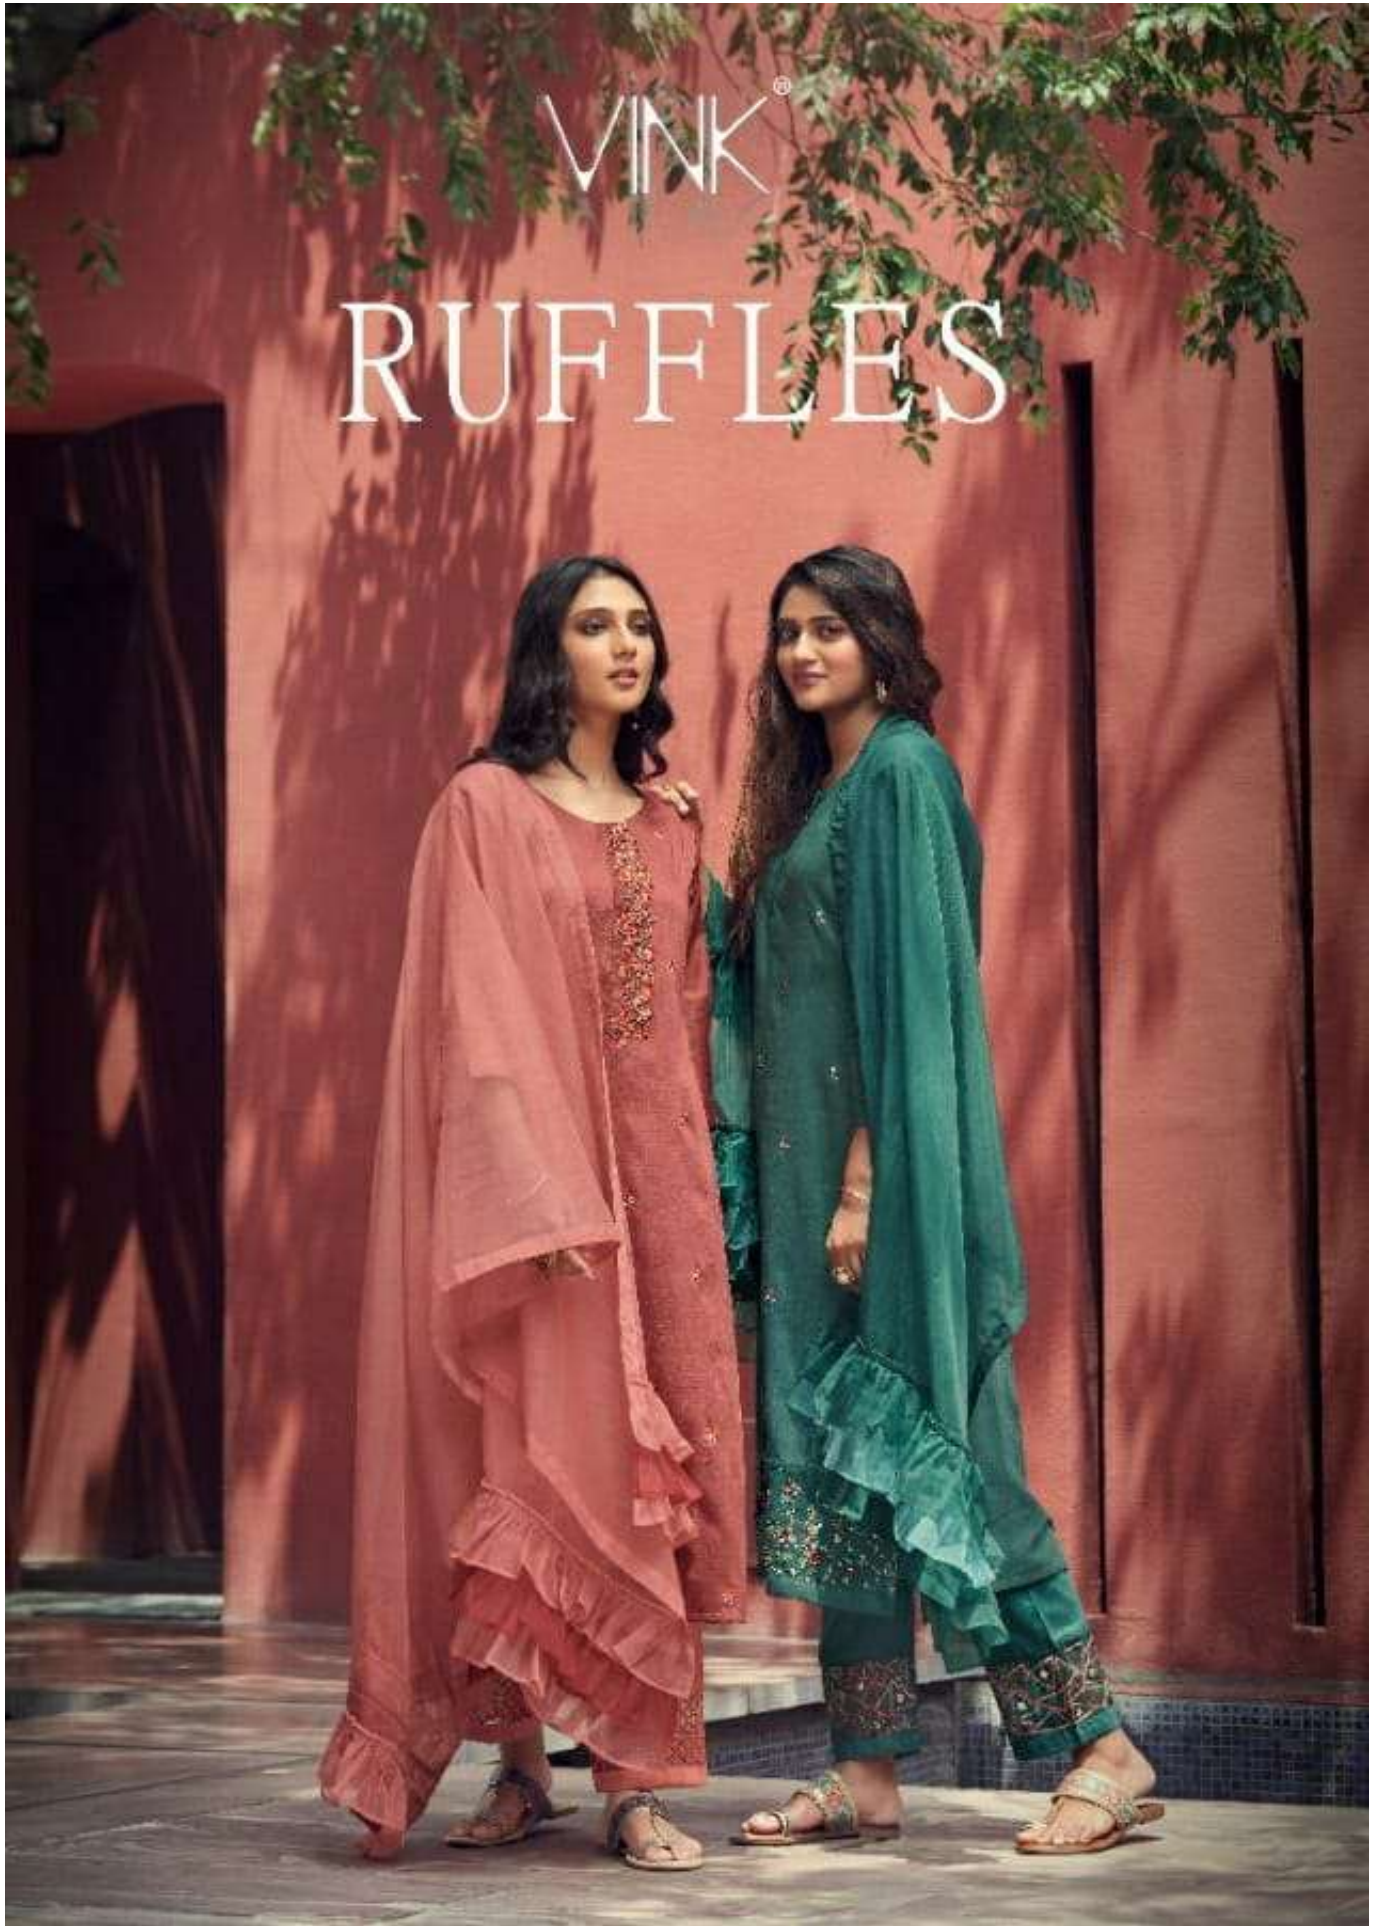

VINK®

RUFFLES