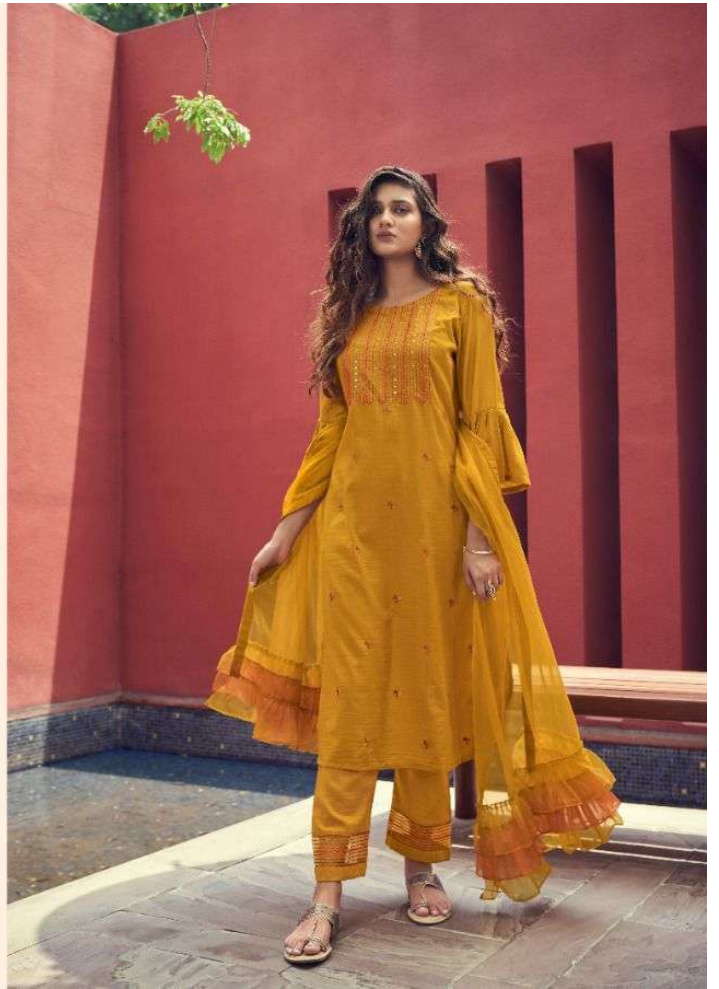

VINK®

1273

COZY ELEGANCE WITH
TRADITIONAL WEAVE