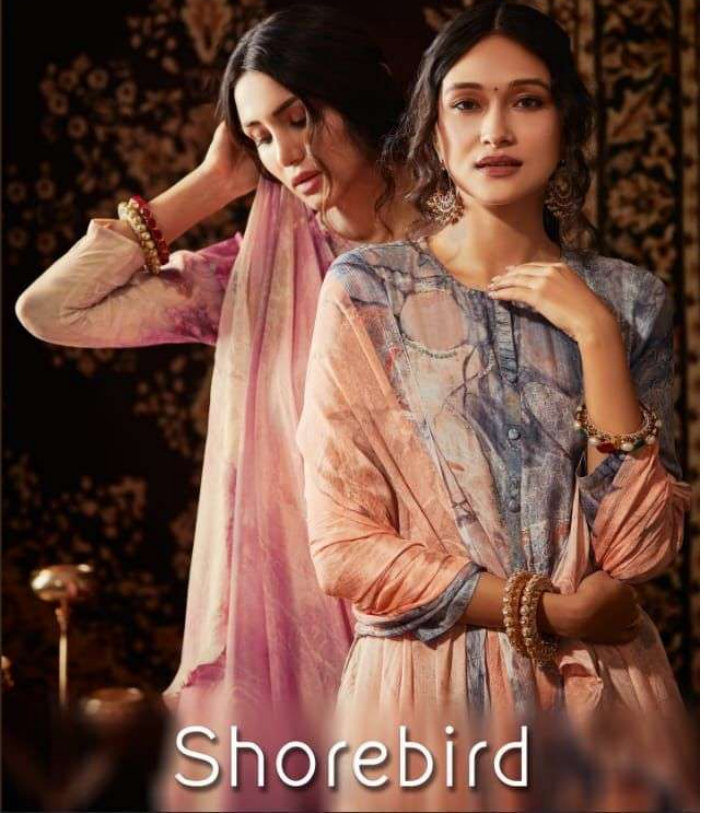

RATE LIST

H S N CODE - 520851

DESIGN NO

1072 - 1080

1065 - 1070

1083

DESCRIPTION

TOP - CACHMIRI SILK DIGITAL PRINT WITH HAND WORK

BOTTOM - MULBERRY SATIN

DUPATTA - PURE CHINON DIGITAL PRINTED

**{ RATE
RS, 1895/- }**

TOTAL SUITS = 05 TOTAL AMOUNT - 9475/- AVG. RATE - 1895/-

Sale Office : Basement, Krishna Textile Market Nr. J.J. A/C Market, Ring Road,

Surat - 395002, Gujarat (INDIA) Mob : +91-97141 66670

Email: sarg@gmail.com

SARG®

Shorebird