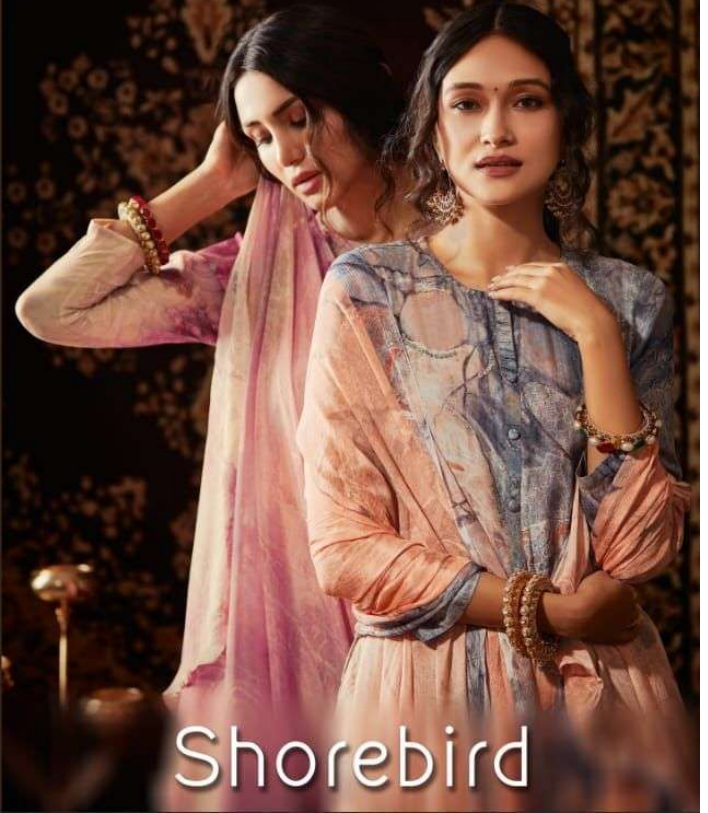

RATE LIST

H S N CODE - 520851

DESIGN NO

1072 - 1080

1065 - 1070

1083

DESCRIPTION

TOP - CACHMIRI SILK DIGITAL PRINT WITH HAND WORK

BOTTOM - MULBERRY SATIN

DUPATTA - PURE CHINON DIGITAL PRINTED

**{ RATE
RS, 1895/- }**

TOTAL SUITS = 05 TOTAL AMOUNT - 9475/- AVG. RATE - 1895/-

Sale Office : Basement, Krishna Textile Market Nr. J.J. A/C Market, Ring Road,

Surat - 395002, Gujarat (INDIA) Mob : +91-97141 66670

Email: sarg@gmail.com

SARG®

Shorebird