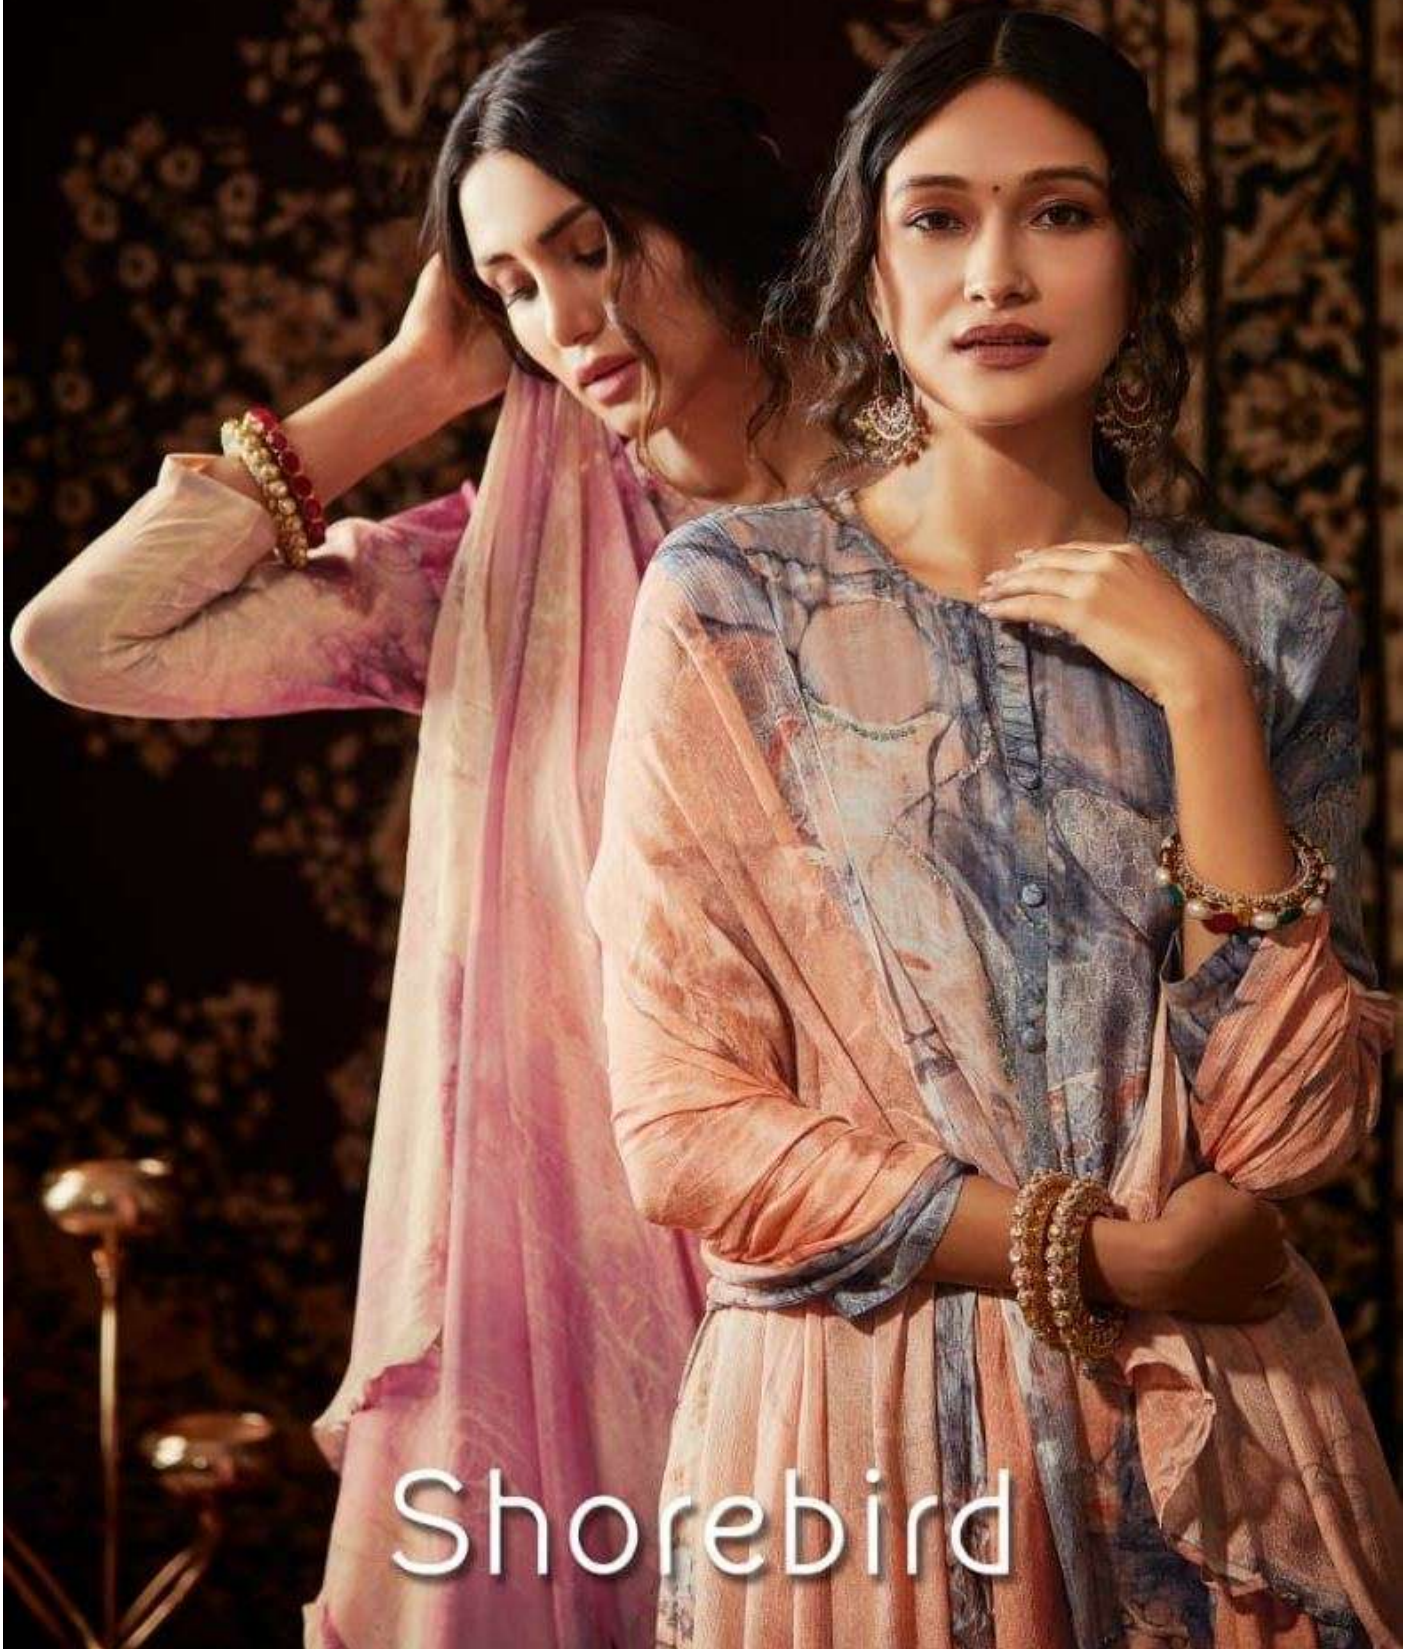

SARG®

Shorebird