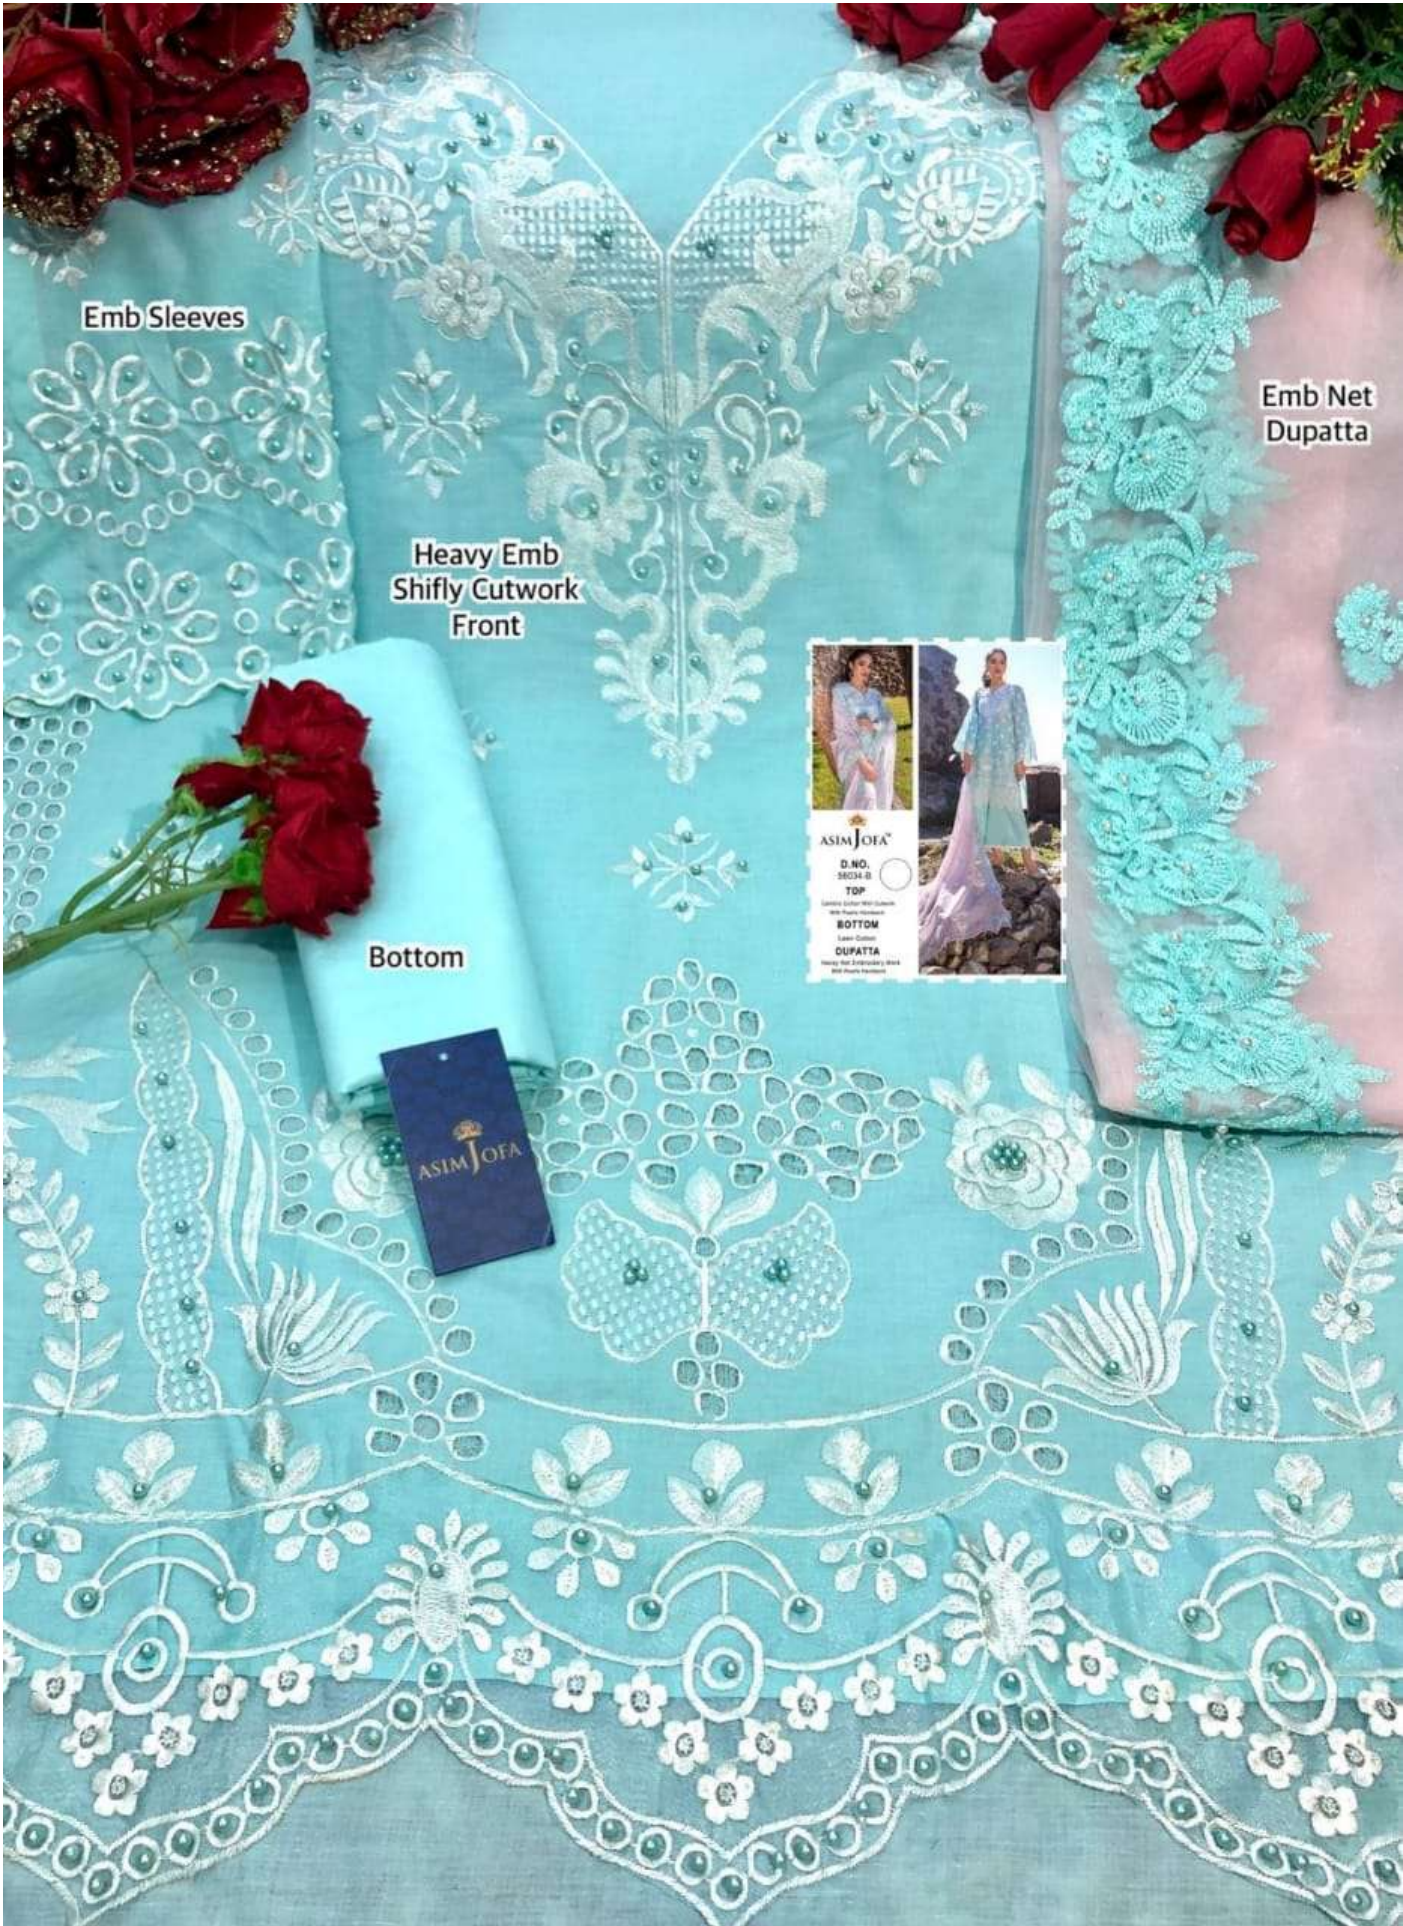

ASIM JOFA™

D.NO.
56034-B

TOP

Cambric Cotton With Cutwork
With Pearls Handwork

BOTTOM

Lawn Cotton

DUPATTA

Havey Net Embroidery Work
With Pearls Handwork

DUPATTA
Emb Net Dupatta

ASIM JOFA

ASIM JOFA™

D.NO.
56034-B

TOP

Cambric Cotton With Cutwork
With Pearls Handwork

BOTTOM

Lawn Cotton