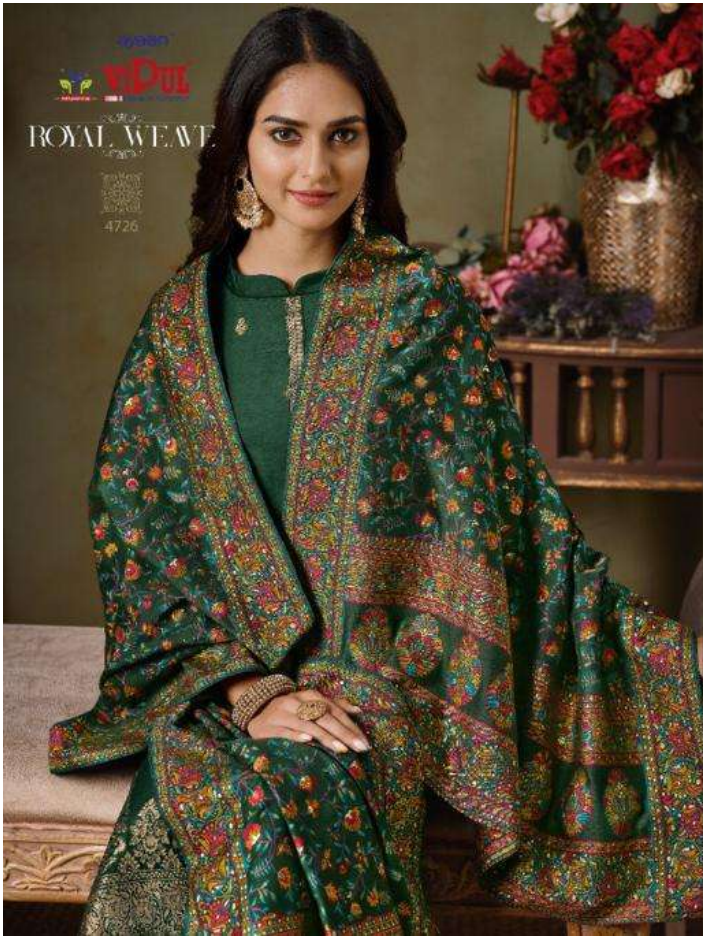

ayaan
yDui
ROYAL WEAVE

ayaan
yDui
ROYAL WEAVE

avaan
viDUL
ROYAL WEAVE

avaan
VIDUI ROYAL WEAVE

4721

4721

4722

4723

4724

4725

4726

DCAT-67(ROYAL WEAVE)

D.NO:	PRODUCT DETAILS
D4721A	CATONIC 2 TONE SILK JACQUARD TOP WITH SWAROVSKI, CATONIC SILK JACQUARD DUPATTA WITH SOFT SILK INNER & BOTTOM. ★ DUPATTA 4 SIDE TASSLES INCLUDING.
D4722A	CATONIC 2 TONE SILK JACQUARD TOP WITH SWAROVSKI, CATONIC SILK JACQUARD DUPATTA WITH SOFT SILK INNER & BOTTOM. ★ DUPATTA 4 SIDE TASSLES INCLUDING.
D4723A	CATONIC 2 TONE SILK JACQUARD TOP WITH SWAROVSKI, CATONIC SILK JACQUARD DUPATTA WITH SOFT SILK INNER & BOTTOM. ★ DUPATTA 4 SIDE TASSLES INCLUDING.
D4724A	CATONIC 2 TONE SILK JACQUARD TOP WITH SWAROVSKI, CATONIC SILK JACQUARD DUPATTA WITH SOFT SILK INNER & BOTTOM. ★ DUPATTA 4 SIDE TASSLES INCLUDING.
D4725A	CATONIC 2 TONE SILK JACQUARD TOP WITH SWAROVSKI, CATONIC SILK JACQUARD DUPATTA WITH SOFT SILK INNER & BOTTOM. ★ DUPATTA 4 SIDE TASSLES INCLUDING.
D4726A	CATONIC 2 TONE SILK JACQUARD TOP WITH SWAROVSKI, CATONIC SILK JACQUARD DUPATTA WITH SOFT SILK INNER & BOTTOM. ★ DUPATTA 4 SIDE TASSLES INCLUDING.