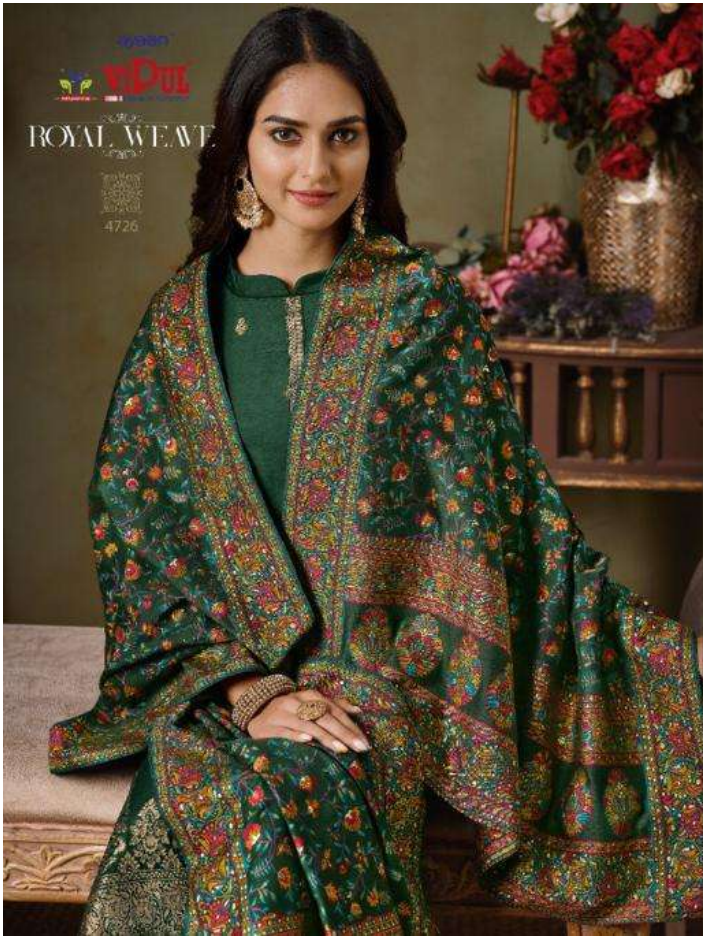

ayaan
yDui
ROYAL WEAVE

ayaan
yDui
ROYAL WEAVE

avaan
viDUL
ROYAL WEAVE

4723

avaan
VIDUI ROYAL WEAVE

4721

4721

4722

4723

4724

4725

4726

DCAT-67(ROYAL WEAVE)

D.NO:	PRODUCT DETAILS
D4721A	CATONIC 2 TONE SILK JACQUARD TOP WITH SWAROVSKI, CATONIC SILK JACQUARD DUPATTA WITH SOFT SILK INNER & BOTTOM. ★ DUPATTA 4 SIDE TASSLES INCLUDING.
D4722A	CATONIC 2 TONE SILK JACQUARD TOP WITH SWAROVSKI, CATONIC SILK JACQUARD DUPATTA WITH SOFT SILK INNER & BOTTOM. ★ DUPATTA 4 SIDE TASSLES INCLUDING.
D4723A	CATONIC 2 TONE SILK JACQUARD TOP WITH SWAROVSKI, CATONIC SILK JACQUARD DUPATTA WITH SOFT SILK INNER & BOTTOM. ★ DUPATTA 4 SIDE TASSLES INCLUDING.
D4724A	CATONIC 2 TONE SILK JACQUARD TOP WITH SWAROVSKI, CATONIC SILK JACQUARD DUPATTA WITH SOFT SILK INNER & BOTTOM. ★ DUPATTA 4 SIDE TASSLES INCLUDING.
D4725A	CATONIC 2 TONE SILK JACQUARD TOP WITH SWAROVSKI, CATONIC SILK JACQUARD DUPATTA WITH SOFT SILK INNER & BOTTOM. ★ DUPATTA 4 SIDE TASSLES INCLUDING.
D4726A	CATONIC 2 TONE SILK JACQUARD TOP WITH SWAROVSKI, CATONIC SILK JACQUARD DUPATTA WITH SOFT SILK INNER & BOTTOM. ★ DUPATTA 4 SIDE TASSLES INCLUDING.