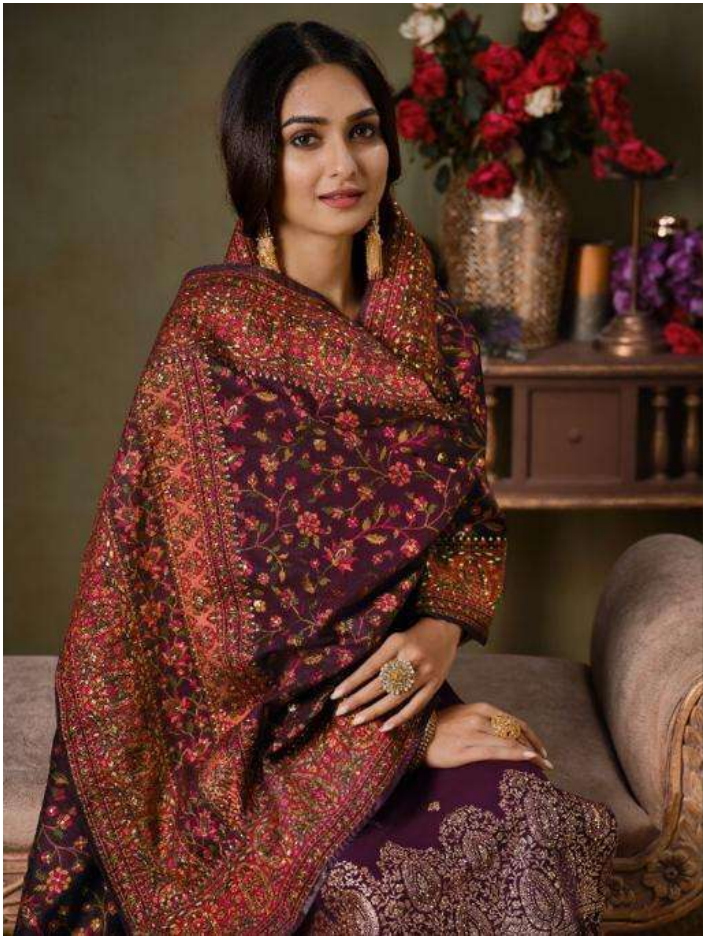

ayaan
yDui
ROYAL WEAVE

ayaan
yDui
ROYAL WEAVE

avaan
viDUL
ROYAL WEAVE

avaan
VIDUI ROYAL WEAVE

4721

4721

4722

4723

4724

4725

4726

DCAT-67(ROYAL WEAVE)

D.NO:	PRODUCT DETAILS
D4721A	CATONIC 2 TONE SILK JACQUARD TOP WITH SWAROVSKI, CATONIC SILK JACQUARD DUPATTA WITH SOFT SILK INNER & BOTTOM. ★ DUPATTA 4 SIDE TASSLES INCLUDING.
D4722A	CATONIC 2 TONE SILK JACQUARD TOP WITH SWAROVSKI, CATONIC SILK JACQUARD DUPATTA WITH SOFT SILK INNER & BOTTOM. ★ DUPATTA 4 SIDE TASSLES INCLUDING.
D4723A	CATONIC 2 TONE SILK JACQUARD TOP WITH SWAROVSKI, CATONIC SILK JACQUARD DUPATTA WITH SOFT SILK INNER & BOTTOM. ★ DUPATTA 4 SIDE TASSLES INCLUDING.
D4724A	CATONIC 2 TONE SILK JACQUARD TOP WITH SWAROVSKI, CATONIC SILK JACQUARD DUPATTA WITH SOFT SILK INNER & BOTTOM. ★ DUPATTA 4 SIDE TASSLES INCLUDING.
D4725A	CATONIC 2 TONE SILK JACQUARD TOP WITH SWAROVSKI, CATONIC SILK JACQUARD DUPATTA WITH SOFT SILK INNER & BOTTOM. ★ DUPATTA 4 SIDE TASSLES INCLUDING.
D4726A	CATONIC 2 TONE SILK JACQUARD TOP WITH SWAROVSKI, CATONIC SILK JACQUARD DUPATTA WITH SOFT SILK INNER & BOTTOM. ★ DUPATTA 4 SIDE TASSLES INCLUDING.