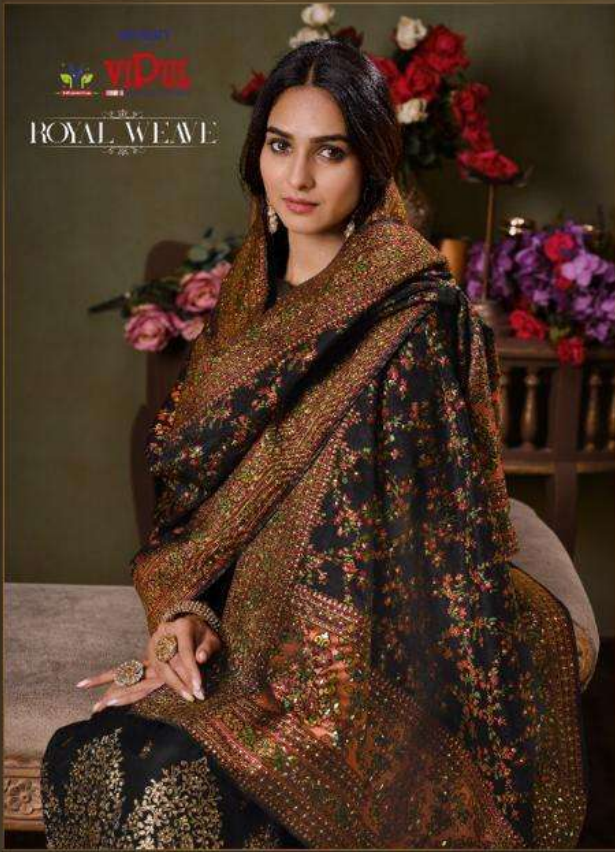

ayaan
yDui
ROYAL WEAVE

ayaan
yDui
ROYAL WEAVE

avaan
viDUL
ROYAL WEAVE

4723

avaan
VIDUI ROYAL WEAVE

4721

4721

4722

4723

4724

4725

4726

DCAT-67(ROYAL WEAVE)

D.NO:	PRODUCT DETAILS
D4721A	CATONIC 2 TONE SILK JACQUARD TOP WITH SWAROVSKI, CATONIC SILK JACQUARD DUPATTA WITH SOFT SILK INNER & BOTTOM. ★ DUPATTA 4 SIDE TASSLES INCLUDING.
D4722A	CATONIC 2 TONE SILK JACQUARD TOP WITH SWAROVSKI, CATONIC SILK JACQUARD DUPATTA WITH SOFT SILK INNER & BOTTOM. ★ DUPATTA 4 SIDE TASSLES INCLUDING.
D4723A	CATONIC 2 TONE SILK JACQUARD TOP WITH SWAROVSKI, CATONIC SILK JACQUARD DUPATTA WITH SOFT SILK INNER & BOTTOM. ★ DUPATTA 4 SIDE TASSLES INCLUDING.
D4724A	CATONIC 2 TONE SILK JACQUARD TOP WITH SWAROVSKI, CATONIC SILK JACQUARD DUPATTA WITH SOFT SILK INNER & BOTTOM. ★ DUPATTA 4 SIDE TASSLES INCLUDING.
D4725A	CATONIC 2 TONE SILK JACQUARD TOP WITH SWAROVSKI, CATONIC SILK JACQUARD DUPATTA WITH SOFT SILK INNER & BOTTOM. ★ DUPATTA 4 SIDE TASSLES INCLUDING.
D4726A	CATONIC 2 TONE SILK JACQUARD TOP WITH SWAROVSKI, CATONIC SILK JACQUARD DUPATTA WITH SOFT SILK INNER & BOTTOM. ★ DUPATTA 4 SIDE TASSLES INCLUDING.