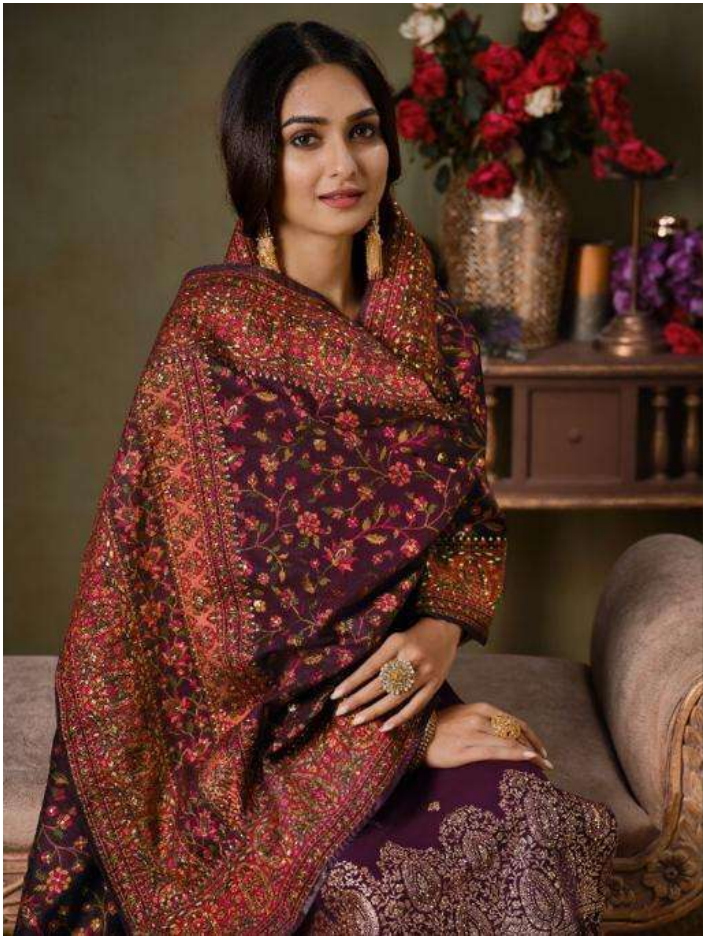

ayaan
yDui
ROYAL WEAVE

ayaan
yDui
ROYAL WEAVE

avaan
viDUL
ROYAL WEAVE

4723

avaan
VIDUI ROYAL WEAVE

4721

4721

4722

4723

4724

4725

4726

DCAT-67(ROYAL WEAVE)

D.NO:	PRODUCT DETAILS
D4721A	CATONIC 2 TONE SILK JACQUARD TOP WITH SWAROVSKI, CATONIC SILK JACQUARD DUPATTA WITH SOFT SILK INNER & BOTTOM. ★ DUPATTA 4 SIDE TASSLES INCLUDING.
D4722A	CATONIC 2 TONE SILK JACQUARD TOP WITH SWAROVSKI, CATONIC SILK JACQUARD DUPATTA WITH SOFT SILK INNER & BOTTOM. ★ DUPATTA 4 SIDE TASSLES INCLUDING.
D4723A	CATONIC 2 TONE SILK JACQUARD TOP WITH SWAROVSKI, CATONIC SILK JACQUARD DUPATTA WITH SOFT SILK INNER & BOTTOM. ★ DUPATTA 4 SIDE TASSLES INCLUDING.
D4724A	CATONIC 2 TONE SILK JACQUARD TOP WITH SWAROVSKI, CATONIC SILK JACQUARD DUPATTA WITH SOFT SILK INNER & BOTTOM. ★ DUPATTA 4 SIDE TASSLES INCLUDING.
D4725A	CATONIC 2 TONE SILK JACQUARD TOP WITH SWAROVSKI, CATONIC SILK JACQUARD DUPATTA WITH SOFT SILK INNER & BOTTOM. ★ DUPATTA 4 SIDE TASSLES INCLUDING.
D4726A	CATONIC 2 TONE SILK JACQUARD TOP WITH SWAROVSKI, CATONIC SILK JACQUARD DUPATTA WITH SOFT SILK INNER & BOTTOM. ★ DUPATTA 4 SIDE TASSLES INCLUDING.