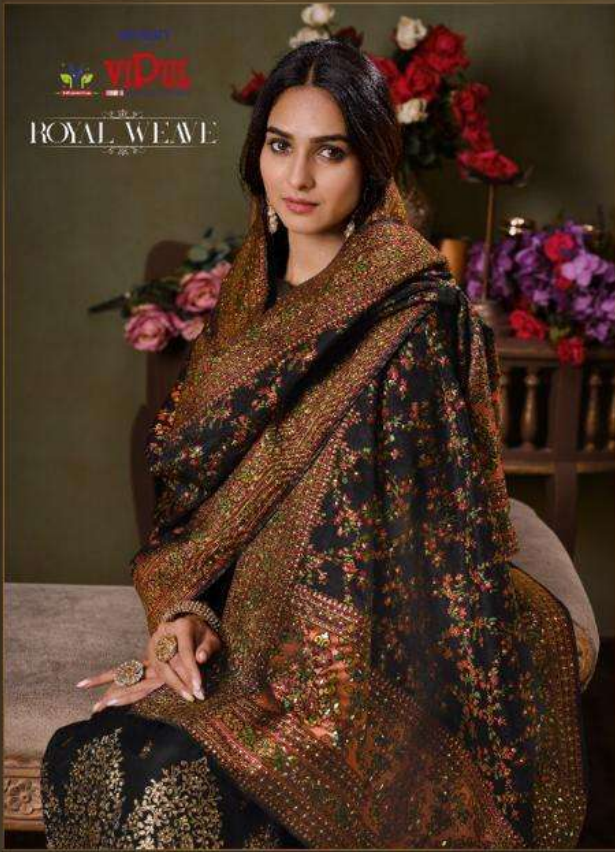

ayaan
yDui
ROYAL WEAVE

ayaan
yDui
ROYAL WEAVE

avaan
viDUL
ROYAL WEAVE

avaan
VIDUI ROYAL WEAVE

4721

4721

4722

4723

4724

4725

4726

DCAT-67(ROYAL WEAVE)

D.NO:	PRODUCT DETAILS
D4721A	CATONIC 2 TONE SILK JACQUARD TOP WITH SWAROVSKI, CATONIC SILK JACQUARD DUPATTA WITH SOFT SILK INNER & BOTTOM. ★ DUPATTA 4 SIDE TASSLES INCLUDING.
D4722A	CATONIC 2 TONE SILK JACQUARD TOP WITH SWAROVSKI, CATONIC SILK JACQUARD DUPATTA WITH SOFT SILK INNER & BOTTOM. ★ DUPATTA 4 SIDE TASSLES INCLUDING.
D4723A	CATONIC 2 TONE SILK JACQUARD TOP WITH SWAROVSKI, CATONIC SILK JACQUARD DUPATTA WITH SOFT SILK INNER & BOTTOM. ★ DUPATTA 4 SIDE TASSLES INCLUDING.
D4724A	CATONIC 2 TONE SILK JACQUARD TOP WITH SWAROVSKI, CATONIC SILK JACQUARD DUPATTA WITH SOFT SILK INNER & BOTTOM. ★ DUPATTA 4 SIDE TASSLES INCLUDING.
D4725A	CATONIC 2 TONE SILK JACQUARD TOP WITH SWAROVSKI, CATONIC SILK JACQUARD DUPATTA WITH SOFT SILK INNER & BOTTOM. ★ DUPATTA 4 SIDE TASSLES INCLUDING.
D4726A	CATONIC 2 TONE SILK JACQUARD TOP WITH SWAROVSKI, CATONIC SILK JACQUARD DUPATTA WITH SOFT SILK INNER & BOTTOM. ★ DUPATTA 4 SIDE TASSLES INCLUDING.