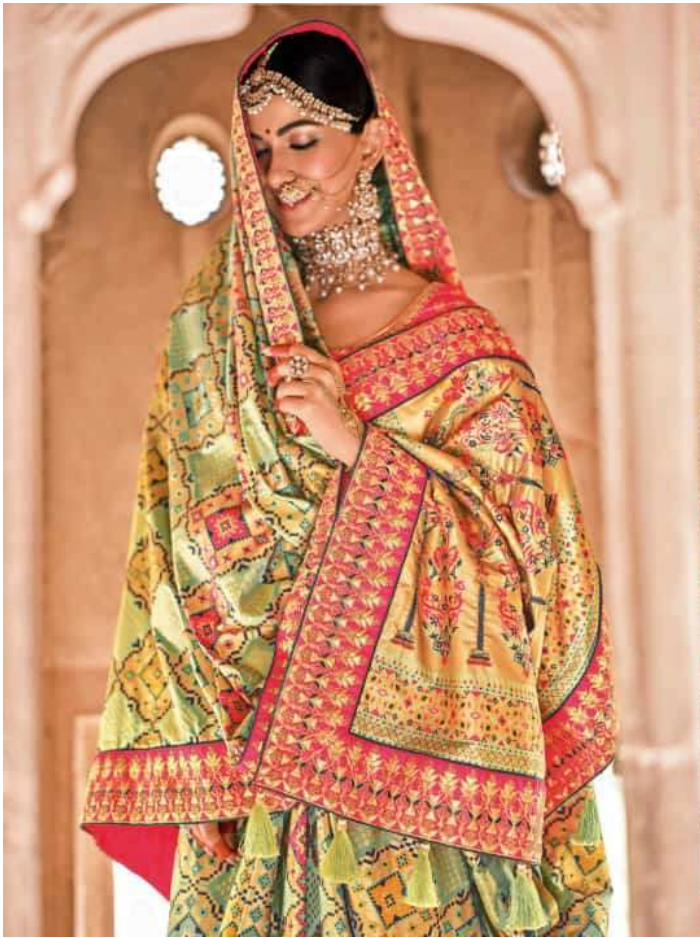

**M.N.S-RAJ GHARANA****FANCY DESIGNER SAREE**

D.NO.	DESCRIPTION	BLOUSE	RATE
5801	BANDHEJ PATOLA PURE SILK SAREE	PLAIN & HAND WORK	4999
5802	PATAN PATOLA PURE SILK SAREE	PLAIN & HAND WORK	6315
5803	PATAN PATOLA PURE SILK SAREE	PLAIN & HAND WORK	4999
5804	BANDHEJ PATOLA PURE SILK SAREE	PLAIN & HAND WORK	5845
5805	BANDHEJ PATOLA PURE SILK SAREE	PLAIN & HAND WORK	4999
5806	PATAN PATOLA PURE SILK SAREE	PLAIN & HAND WORK	4999
5807	BANDHEJ PATOLA PURE SILK SAREE	PLAIN & HAND WORK	4999
5808	PATAN PATOLA PURE SILK SAREE	PLAIN & HAND WORK	5525
5809	BANDHEJ PATOLA PURE SILK SAREE	PLAIN & HAND WORK	6315
5810	PATAN PATOLA PURE SILK SAREE	PLAIN & HAND WORK	4999
5811	BANDHEJ PATOLA PURE SILK SAREE	PLAIN & HAND WORK	5845
5812	BANDHEJ PATOLA PURE SILK SAREE	PLAIN & HAND WORK	4999
5813	BANDHEJ PATOLA PURE SILK SAREE	PLAIN & HAND WORK	6315
5814	BANDHEJ PATOLA PURE SILK SAREE	PLAIN & HAND WORK	4999
5815	BANDHEJ PATOLA PURE SILK SAREE	PLAIN & HAND WORK	5845
5816	PATAN PATOLA PURE SILK SAREE	PLAIN & HAND WORK	4999
5817	BANDHEJ PATOLA PURE SILK SAREE	PLAIN & HAND WORK	4999
5818	PATAN PATOLA PURE SILK SAREE	PLAIN & HAND WORK	5525
5819	PATAN PATOLA PURE SILK SAREE	PLAIN & HAND WORK	6315

**5% GST EXTRA**

"De gouden Mandala is een heilig symbool en staat voor de kosmos. Het is een symbool van de mens."

5804

5802

5802

5803

*"Be your blouse for a while now easy and your pallu for a little now long! Let us now share the blend in."*

5807

5808

Old Sh. Kumar

© M. N. Chatter

5813

Old Shikhar

5819

5817