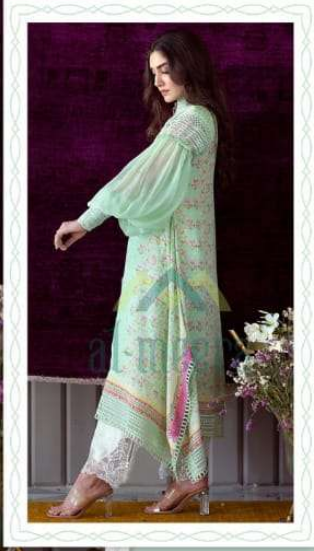

al-meera

al-meera

al-meera

al-meera

al-meera

al-meera
DESIGN BY QUEEN STUDIO
Design No.1130

CARE INSTRUCTIONS
DRY CLEAN RECOMMENDED
DO NOT USE ANY TYPE OF BLEACH OR
STAIN REMOVING CHEMICALS
WASH & SOAK COLORED & WHITE FABRICS SEPARATELY
DO NOT OVER EXPOSE DAMP FABRIC TO STRONG SUNLIGHT
IRON AT MODERATE TEMPERATURE