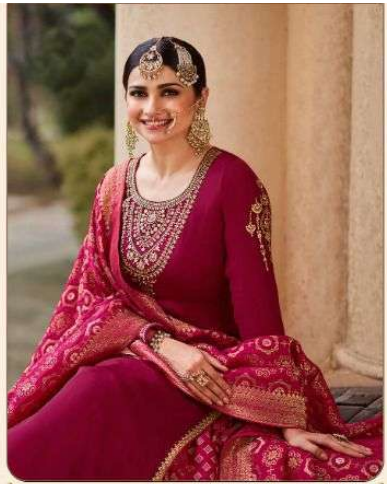

**BENCHMARK-2**  
*A Product by Kaseesh®*

**KASEESH**  
*A Brand by Vinay*

**BENCHMARK-2**  
*A Product by Kaseesh®*

**KASEESH**  
*A Brand by Vinay*

14555

★ 14558 ★

14552

14551

## FABRIC DETAILS

**TOP**  
BSY BARFI FABTIC

**BOTTOM & INNER**  
SILK JAQUARD

**DUPATTA**  
DOUBLE ZARI DOLA SILK

HSN CODE-54075220

★ 14556 ★

★ 14553 ★

14557