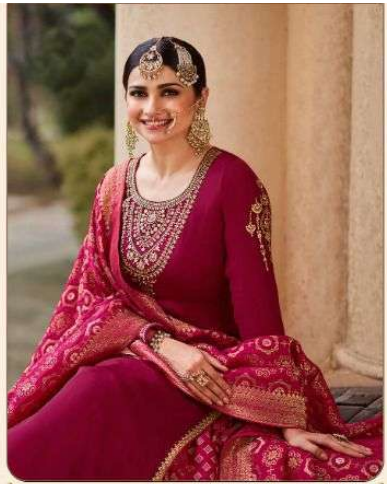

BENCHMARK-2
A Product by Kaseesh®

KASEESH
A Brand by Vinay

BENCHMARK-2
A Product by Kaseesh®

KASEESH
A Brand by Vinay

14555

★ 14558 ★

14552

14551

KASEESH BENCHMARK-2

FABRIC DETAILS

TOP
BSY BARFI FABTIC

BOTTOM & INNER
SILK JAQUARD

DUPATTA
DOUBLE ZARI DOLA SILK

HSN CODE-54075220

★ 14556 ★

★ 14553 ★