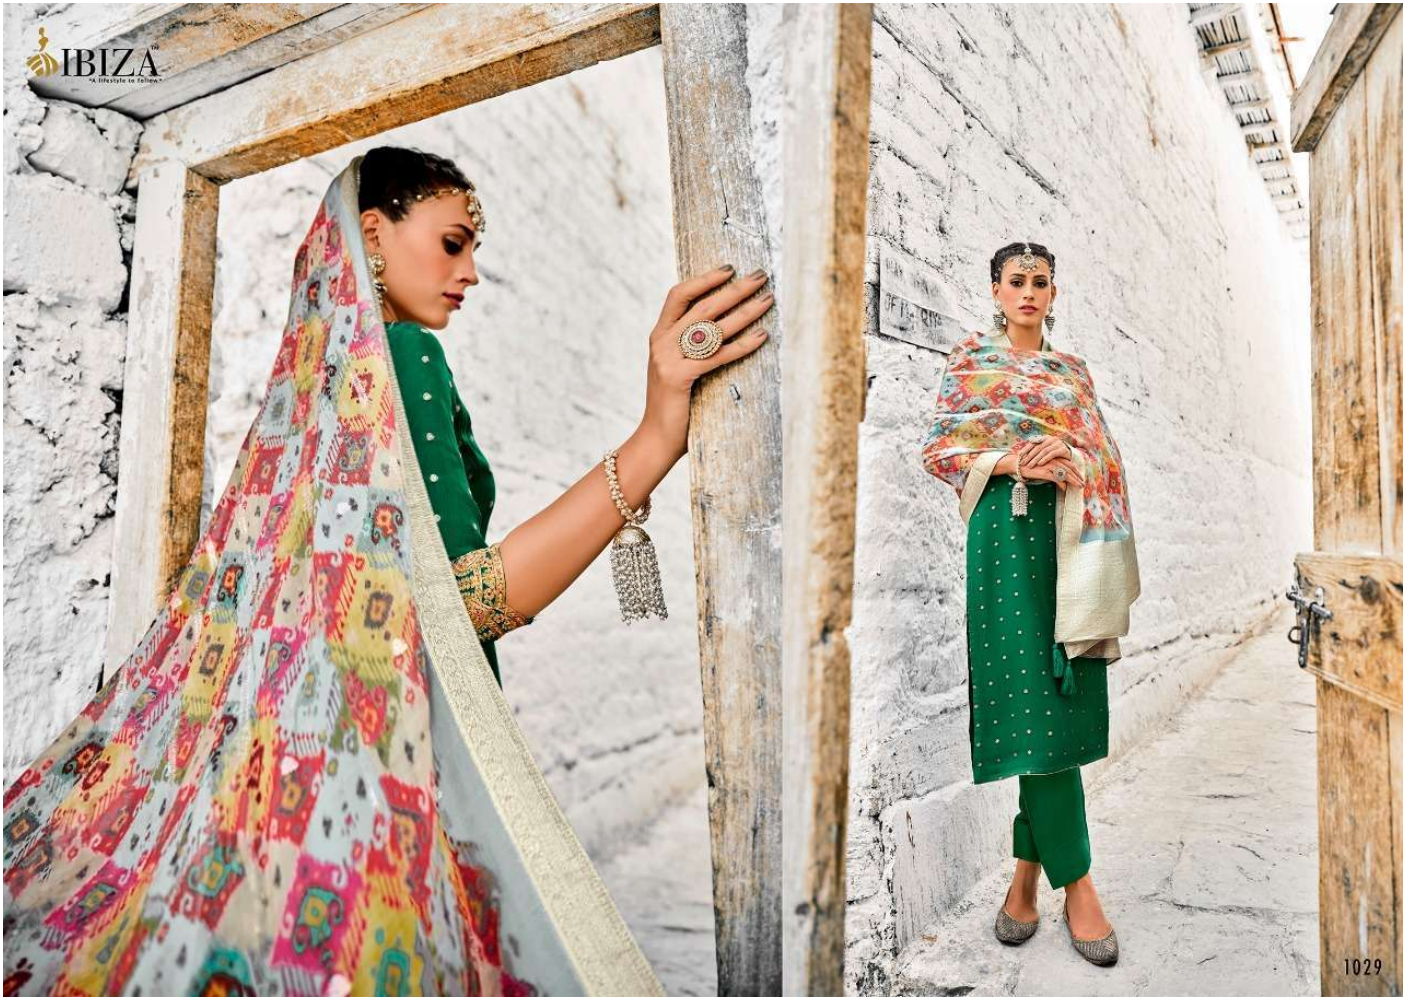

 **IBIZA™**
"A lifestyle to follow"

FLORASION

IBIZA™
BY SHREYAS IN FASHION
1033

 **IBIZA**TM
"A lifestyle by nature"
1034

 **IBIZA**
A Lifestyle To Follow

1030

IBIZA
A lifestyle is follow

1031

1034

 **IBIZA™**
"A lifestyle to follow"

FLORASION

1028

1029

1030

1031

1032

PURE CHINON JACQUARD WITH NECK AND
SLEEVE DELICATE EMBROIDERY

BOTTOM & INNER

PURE SANTOON

DUPATTA

PURE ORGANZA JACQUARD WITH DIGITAL PRINT