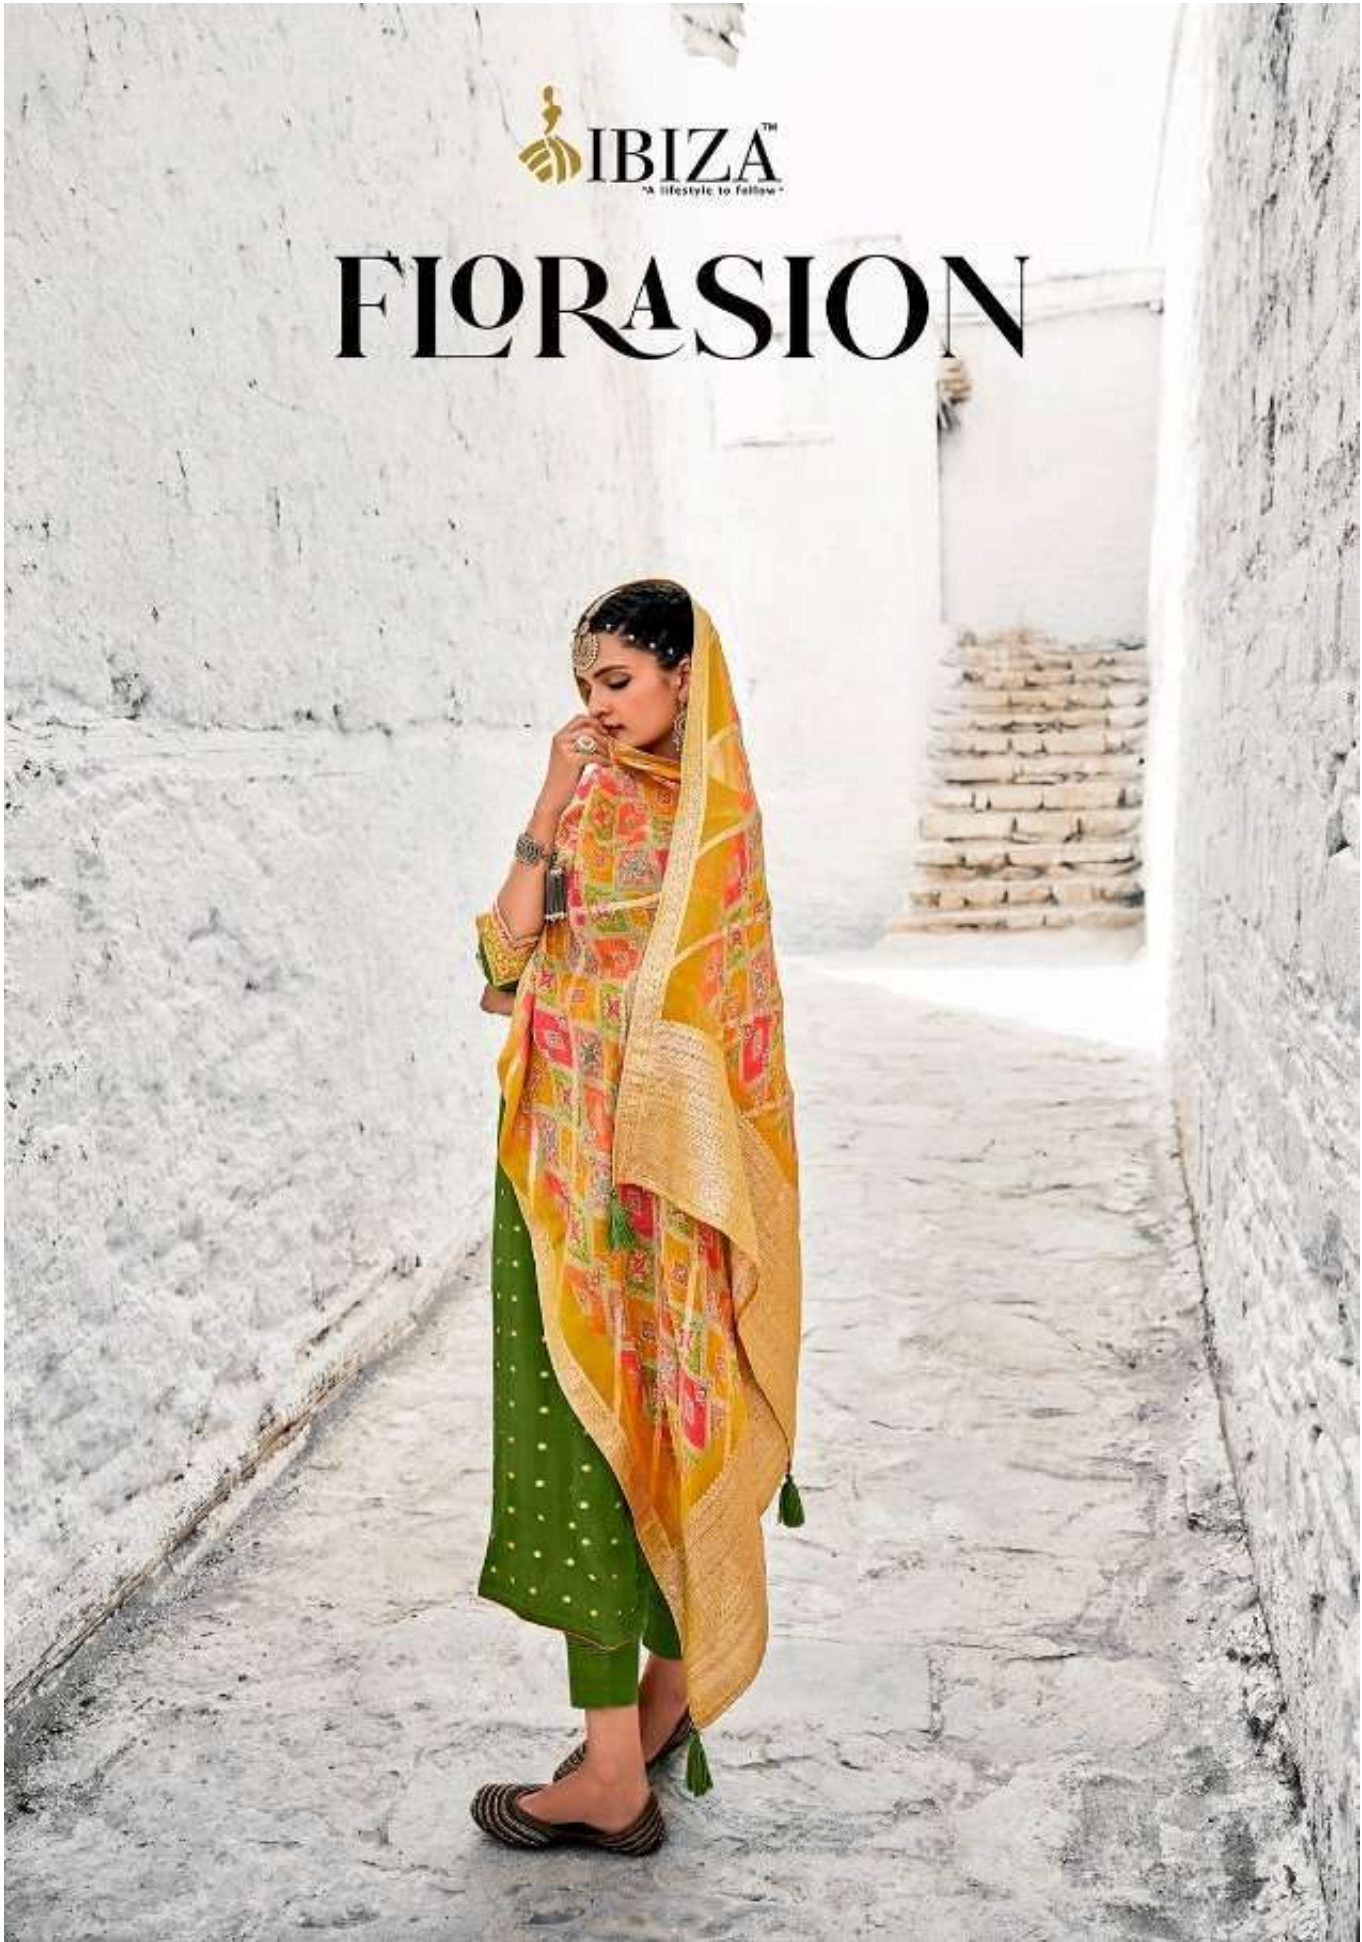

 **IBIZA™**
"A lifestyle to follow"

FLORASION

IBIZA™
BY SHREYAS IN FASHION
1033

 **IBIZA**TM
"A lifestyle by nature"
1034

 **IBIZA**
A Lifestyle To Follow

1030

IBIZA
A lifestyle is follow

1031

1034

 **IBIZA™**
"A lifestyle to follow"

FLORASION

1028

1029

1030

1031

1032

PURE CHINON JACQUARD WITH NECK AND
SLEEVE DELICATE EMBROIDERY

BOTTOM & INNER

PURE SANTOON

DUPATTA

PURE ORGANZA JACQUARD WITH DIGITAL PRINT