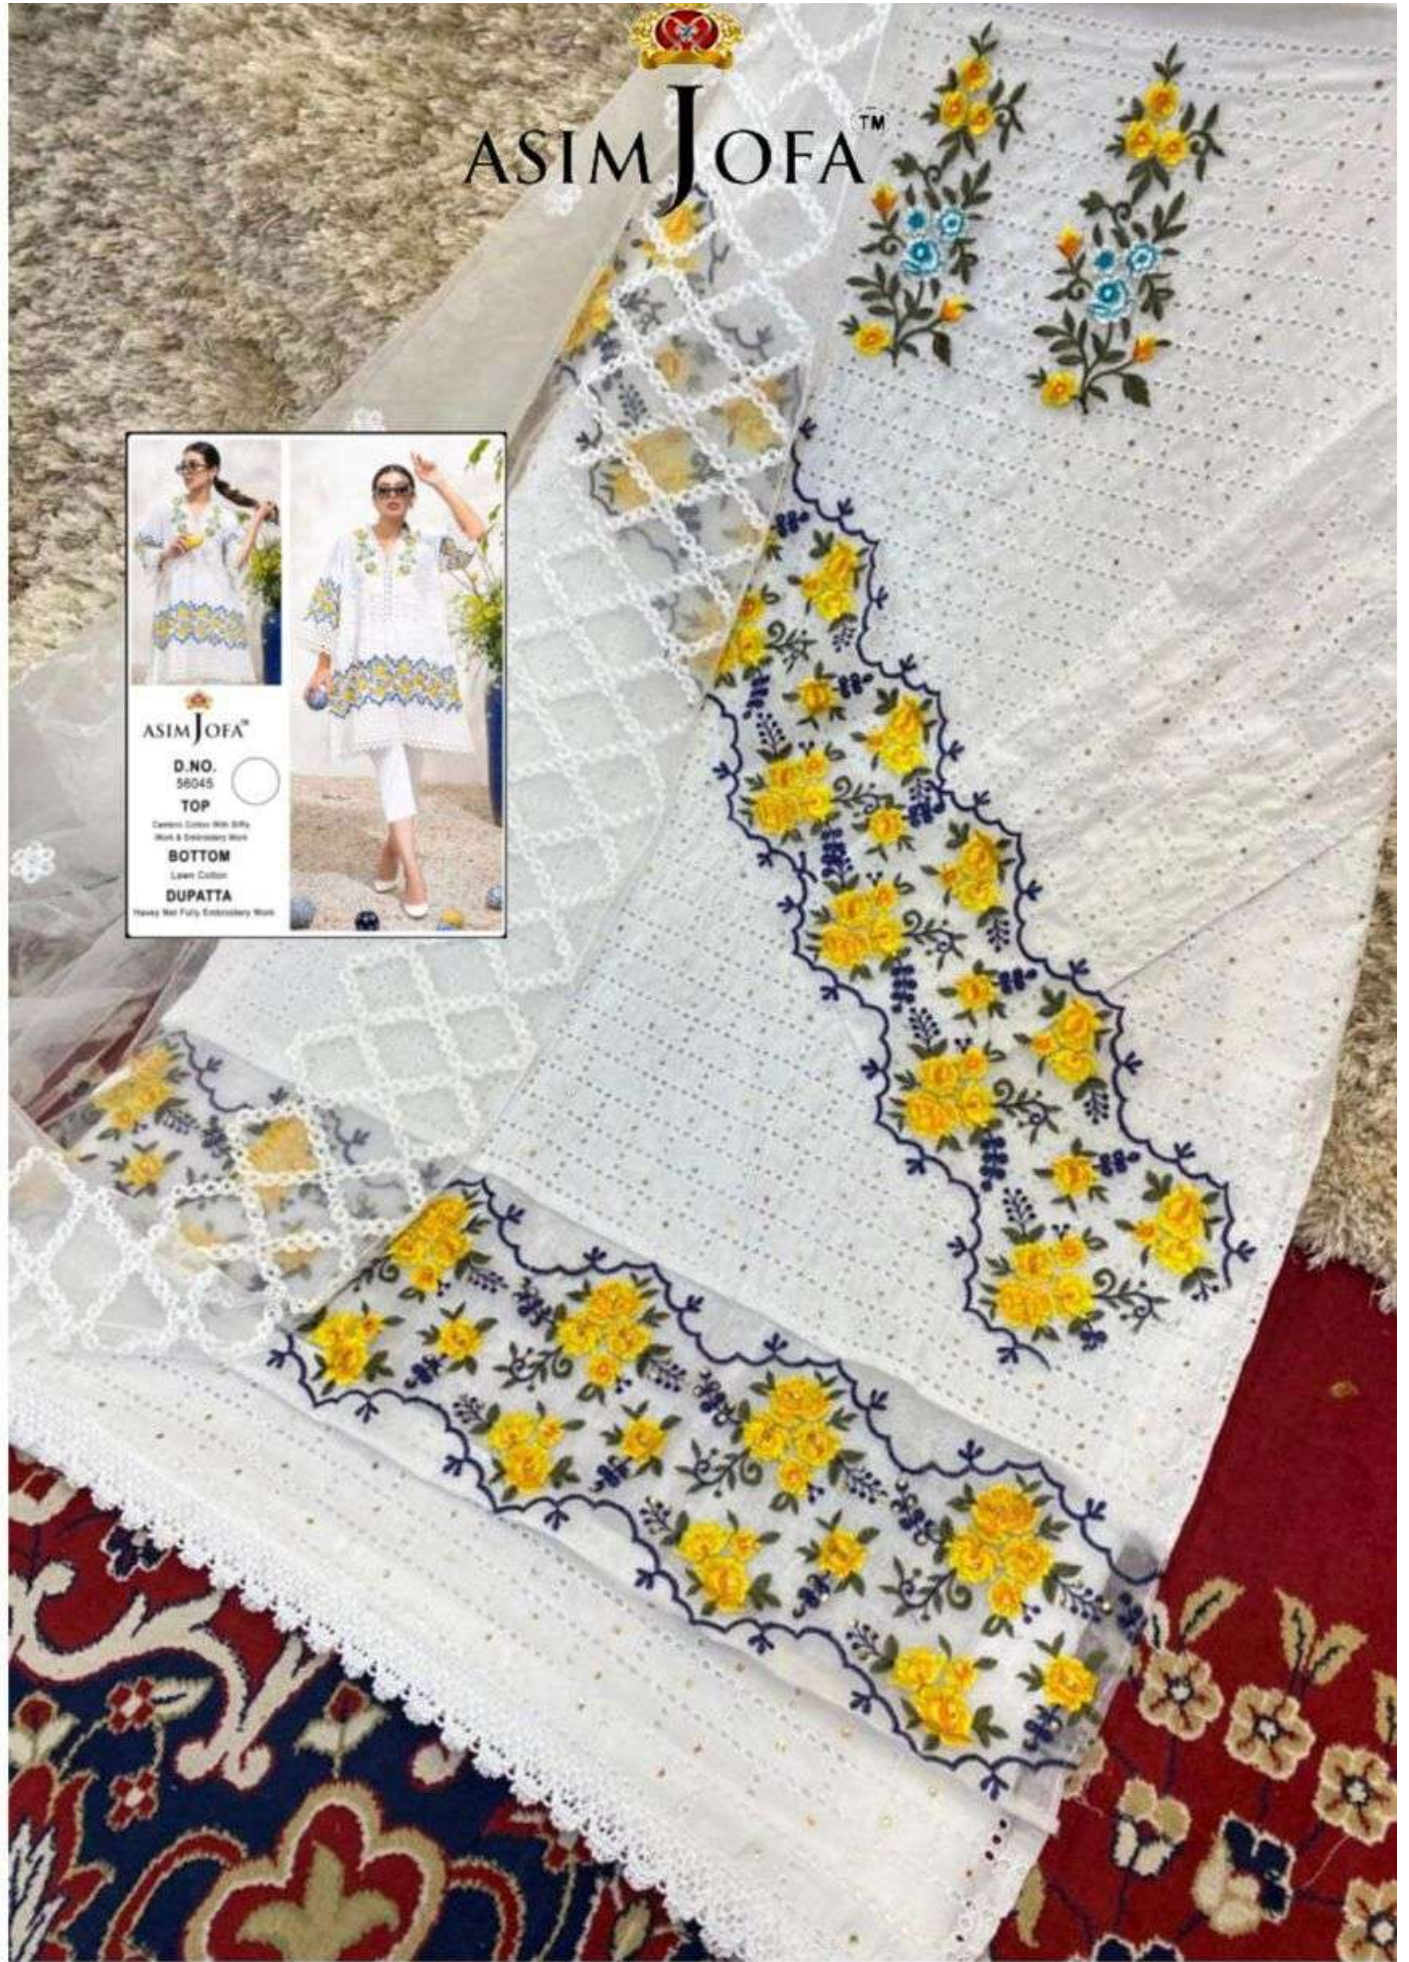

ASIM JOFA™

D.NO.
56045

TOP

Cambric Cotton With Siffly
Work & Embroidery Work

BOTTOM

Lawn Cotton

DUPATTA

Havey Net Fully Embroidery Work

ASIM JOFA™

ASIM JOFA™

D. NO. 56045

TOP
Cotton Cotton With Billy Work & Embroidery Work

BOTTOM
Linen Cotton

DUPATTA
Heavy Net Fully Embroidery Work

ASIM JOFA™

Sleeves