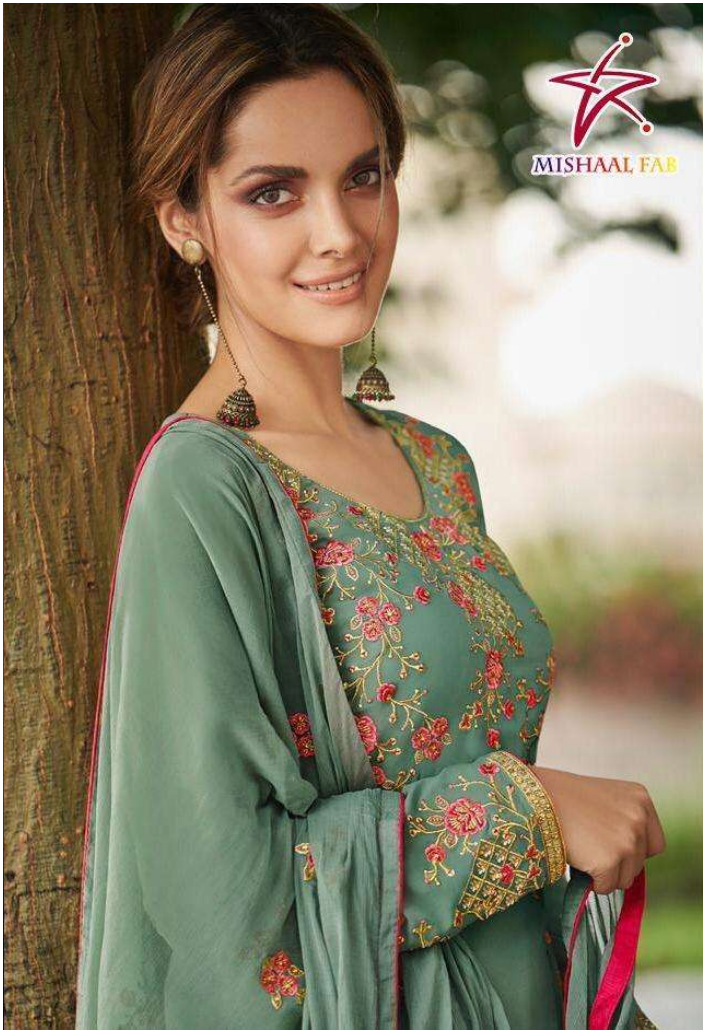

MISHAAL FAB

8005

*Always dress like it's the last day of your life*

MISHAAL FAB

8005

*Always dress like it's the last day of your life*

*This Collection was charmed and lovely with vibrant hues of colors*

*Simple with elegant settings in the elegance & perfection with natural fabrics*