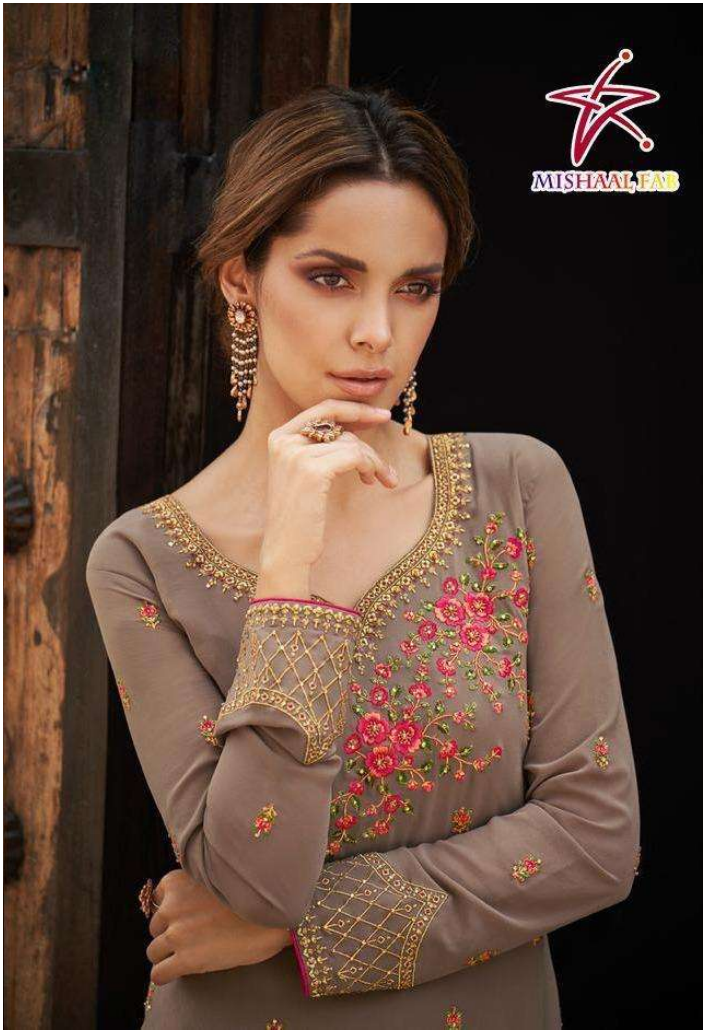

MISHAAL FAB

8005

*Always dress like it's the last day of your life*

MISHAAL FAB

8005

*Always dress like it's the last day of your life*

*This Collection was charmed and lovely with vibrant hues of colors*

*Simple with elegant settings in the elegance & perfection with natural fabrics*