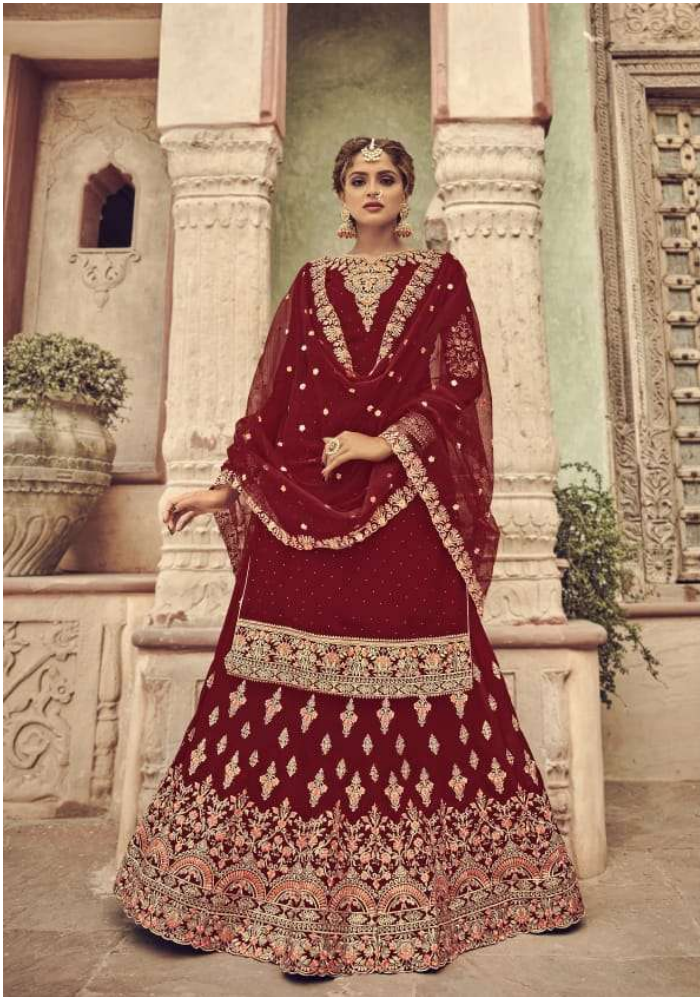

TOP - HEAVY BLOOMING GEORGET
LAHANGA - HEAVY BLOOMING GEORGET
DUPPTA - BUTTURFLY NETT

AMYRA
Designer

CLASSIC
& REGAL

AMYRA
Designer

DIVINE beauty

SEASON
LOVE
Design no. 107

AMYRA
Designer
Gorgeous & MODERN

AMYRA
Designer
**CLASSIC
& REGAL**