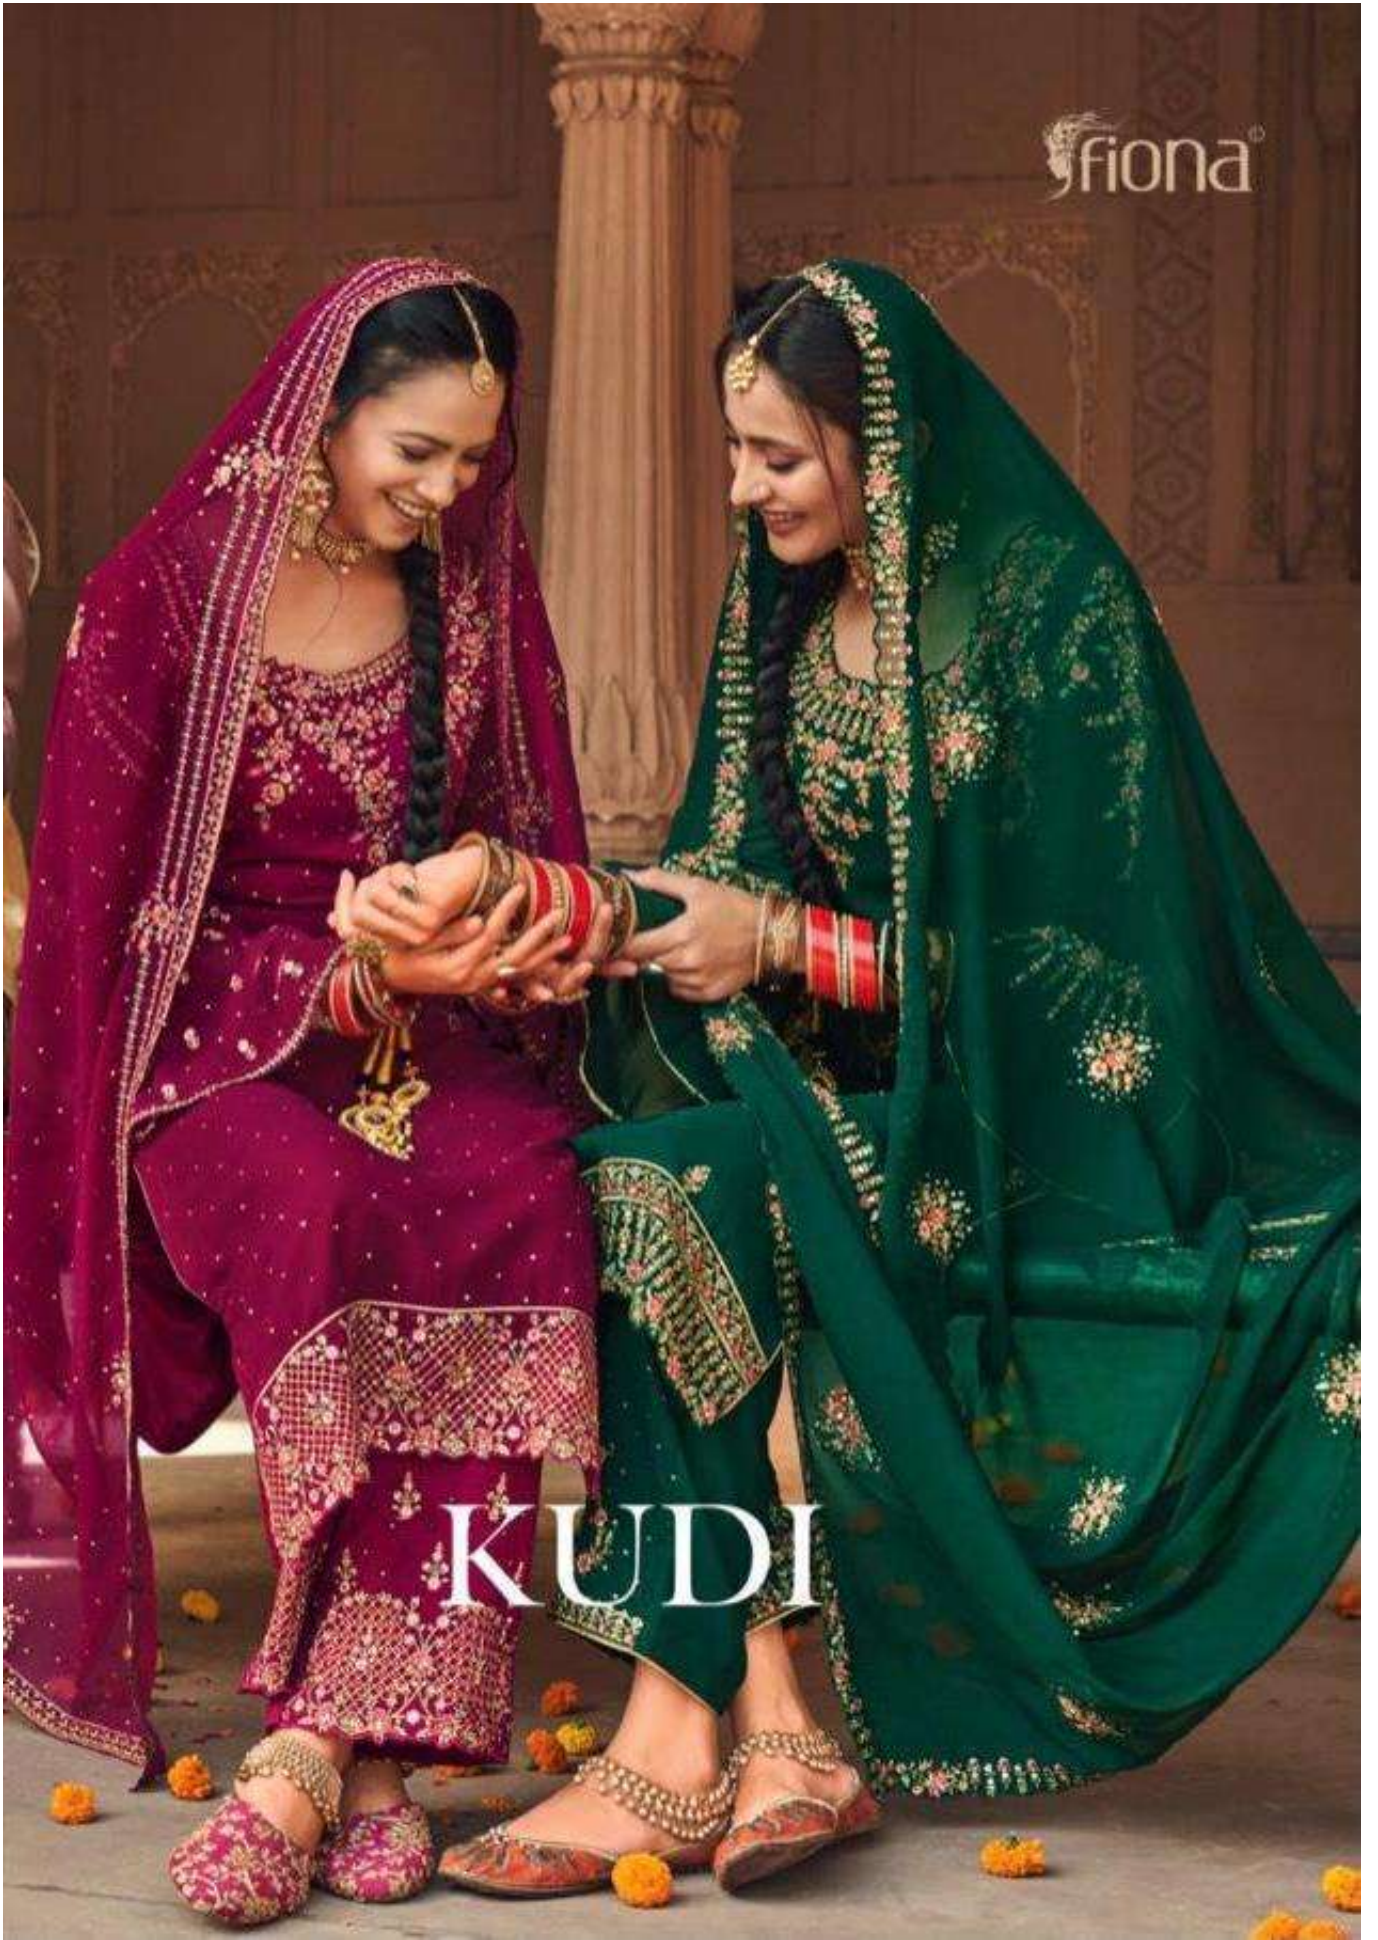

fiona®

KUDI

DESIGNS THAT WILL MAKE YOU LOOK AWESOME AND WHICH WILL MAKE YOU  
STAND OUT FROM THE CROWD.

**26003**

# KUDI

TOP	SHREE SILK GORGETTE WITH SEQUENCE AND EMBROIDERY DESIGNER WORK
BOTTOM	DULL SANTOON WITH SEQUENCE AND EMBROIDERY WORK
DUPPATA	GORGETTE WITH SEQUENCE AND EMBROIDERY HEAVY DUPPATA
RATE	1795

fiona®