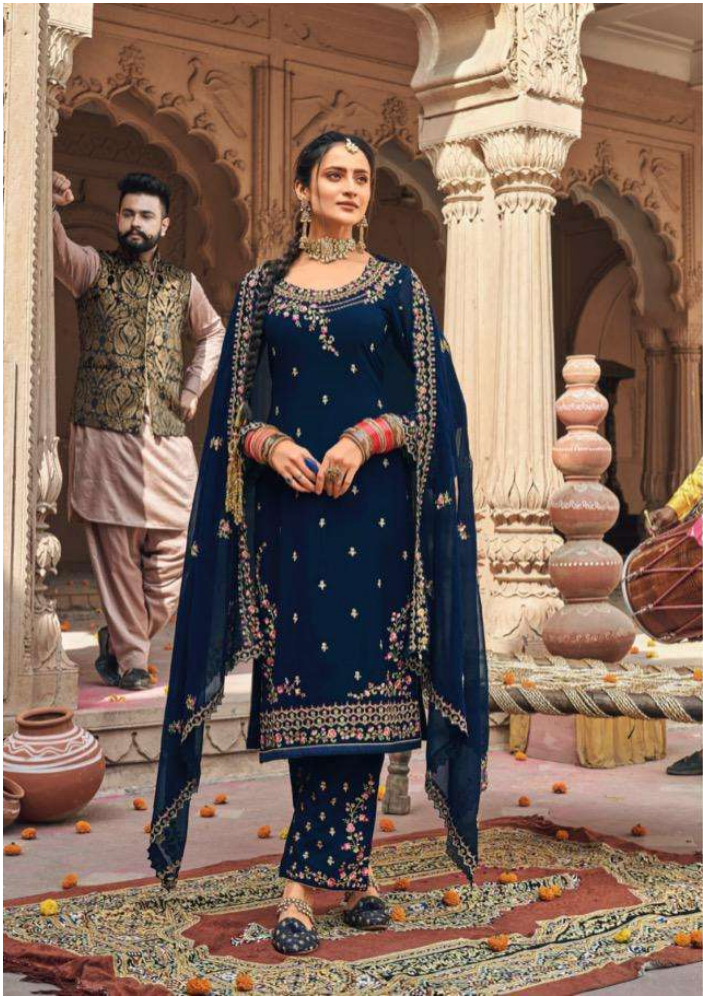

# KUDI

TOP	SHREE SILK GORGETTE WITH SEQUENCE AND EMBROIDERY DESIGNER WORK
BOTTOM	DULL SANTOON WITH SEQUENCE AND EMBROIDERY WORK
DUPPATA	GORGETTE WITH SEQUENCE AND EMBROIDERY HEAVY DUPPATA
RATE	1795

fiona®

VOWS TO BE TOGETHER FOREVER WITH YOU ON ANY SPECIAL OCCASION IN YOUR LIFE.

26001

fiona®

SUBTLE COLLECTION TO BE ITS BEST AND IRRESISTIBLE TO LOOK AWAY

26006

fiona®

26002

DEFINITELY A PERFECT COLLECTION TO AMAZE YOURSELF WITH!