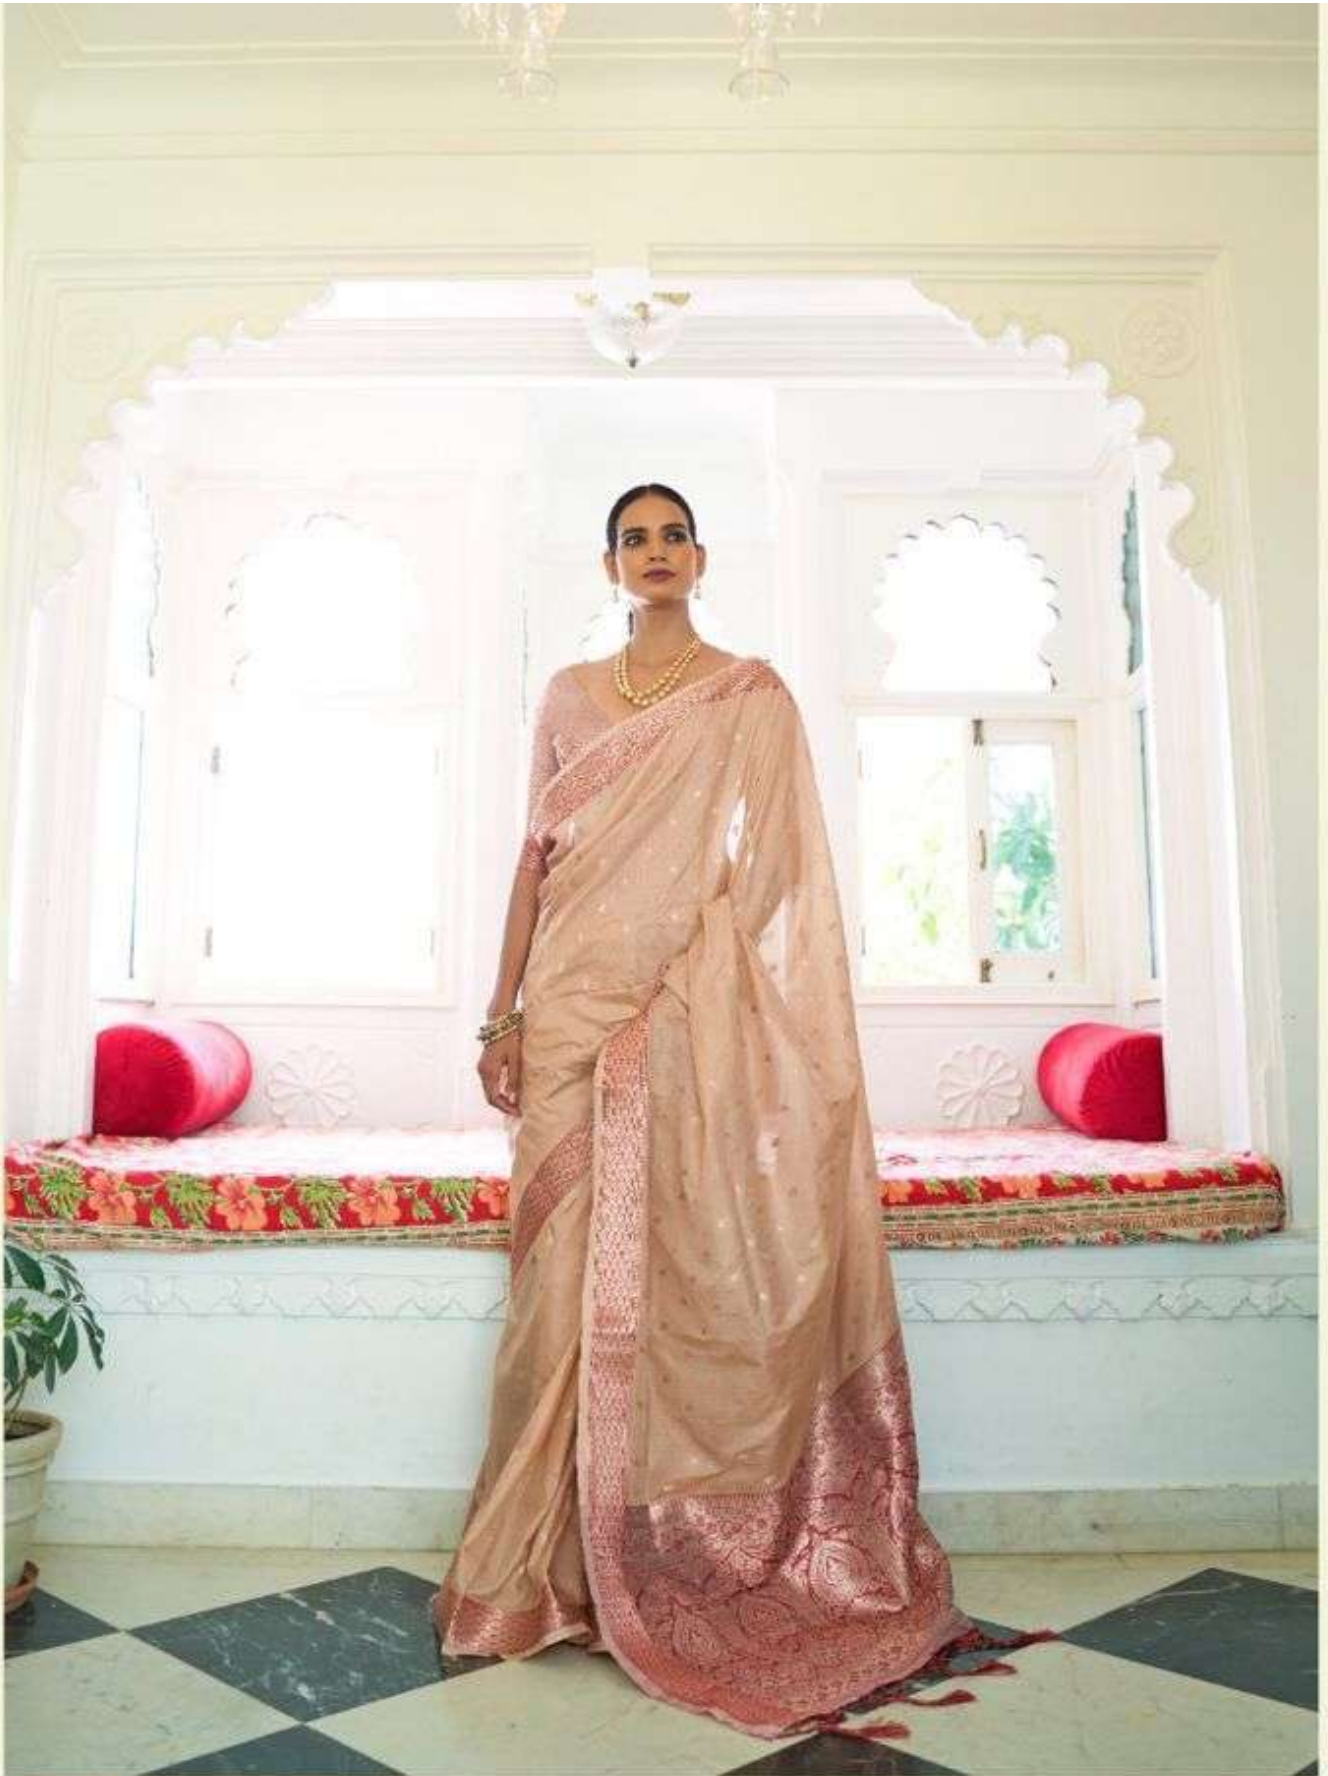

RAJTEX
Indigena
Womens | Ethnic | Men

KARNI SILK

HANDLOOM WEAVING SAREES 208006

RAJTEX
Rajasthan
Womens | Ethnic | Men

KARNI SILK

HANDLOOM WEAVING SAREES 208006

RAJTEX
Rajasthan
Woolen | Linen | Cotton

KARNI SILK