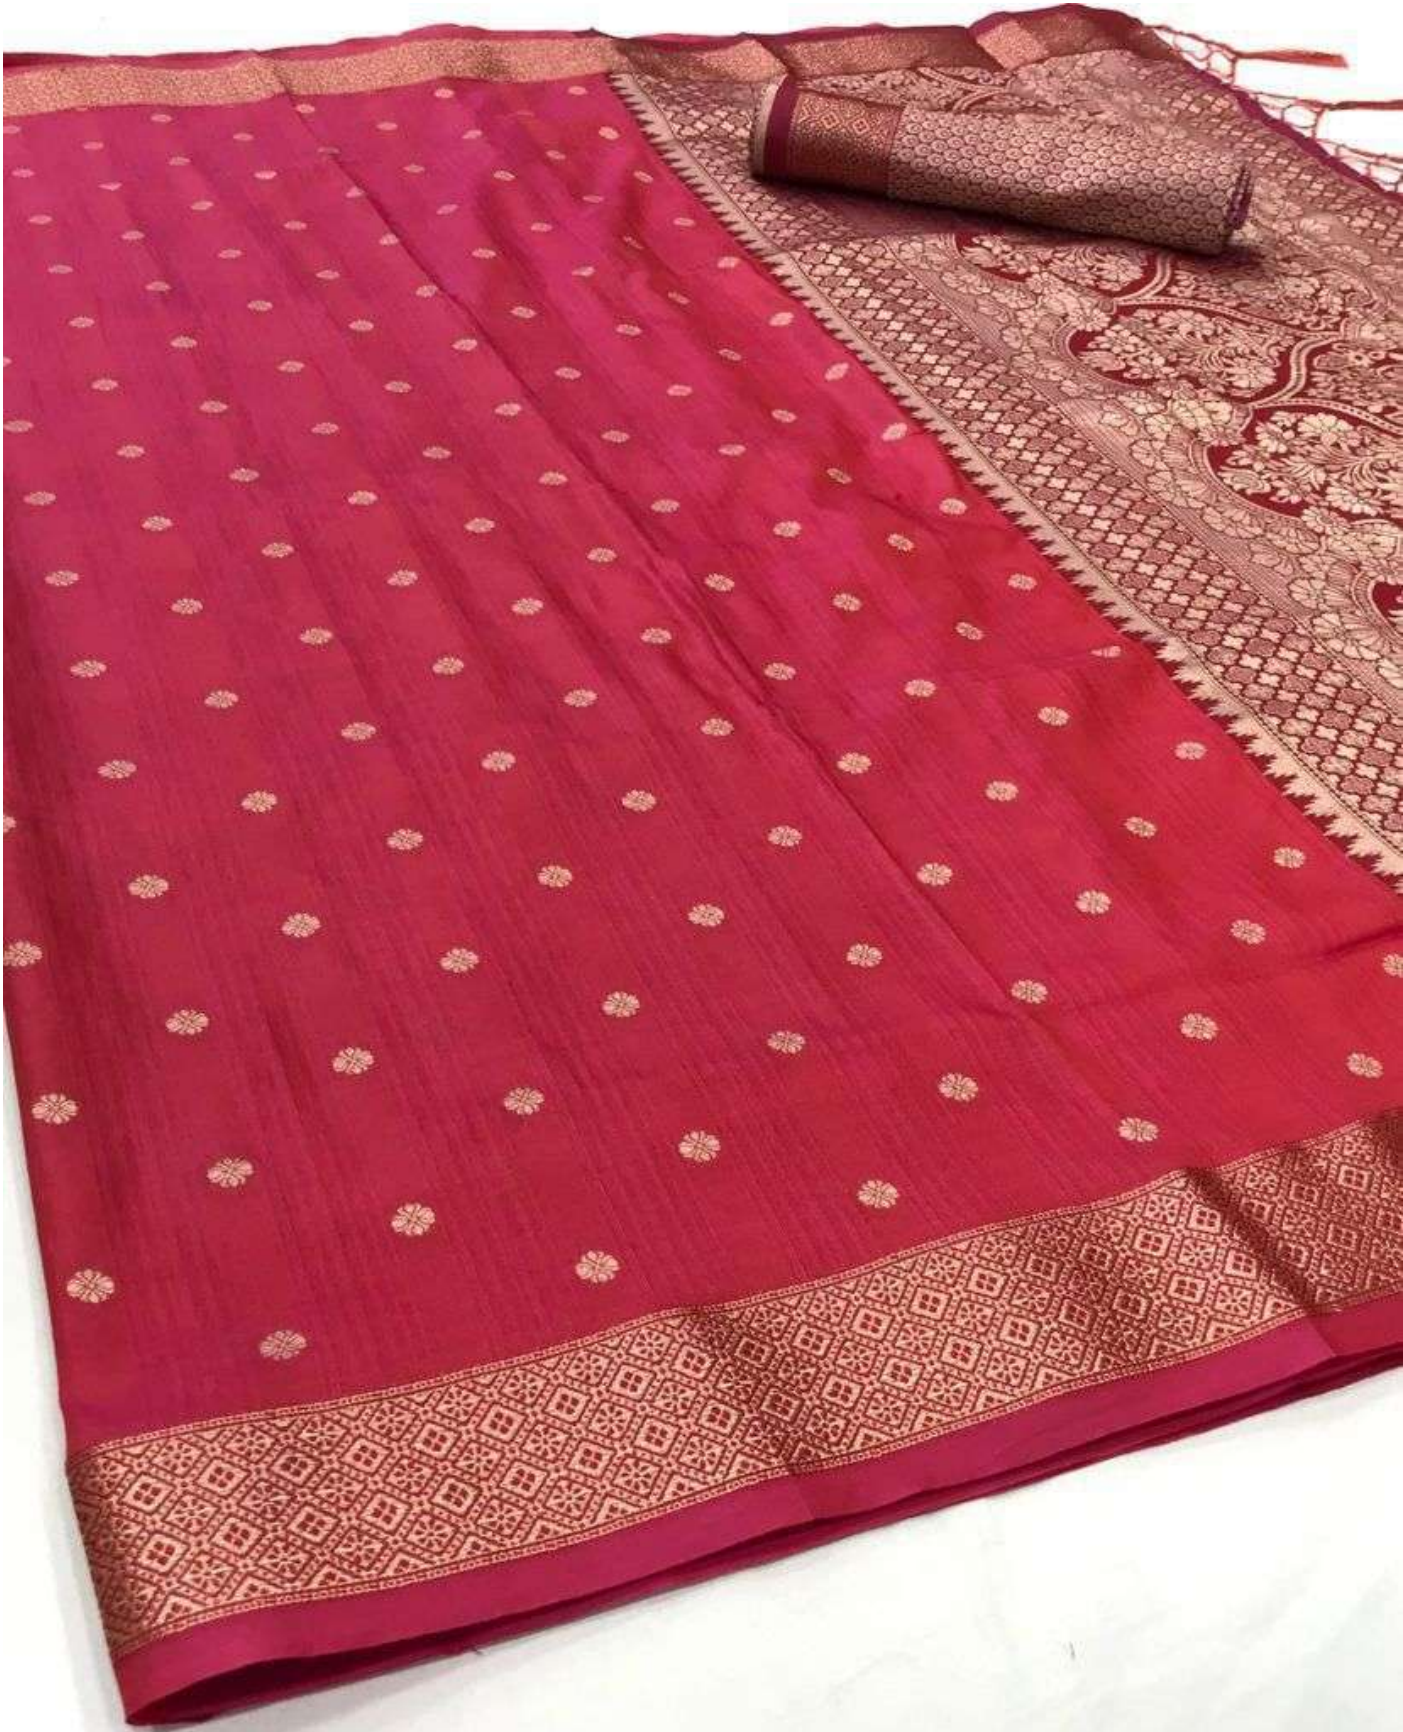

RAJTEX
Indigena
Womens | Ethnic | Men

KARNI SILK

HANDLOOM WEAVING SAREES 208006

RAJTEX
Rajasthan
Womens | Ethnic | Men

KARNI SILK

HANDLOOM WEAVING SAREES 208006

RAJTEX
Rajasthan
Woolen | Linen | Cotton

KARNI SILK

HANDELOOM WEAVING SAREES 208004

KARNI SILK

HANDLOOM WEAVING SAREES

208001

208002

208003

208004

208005