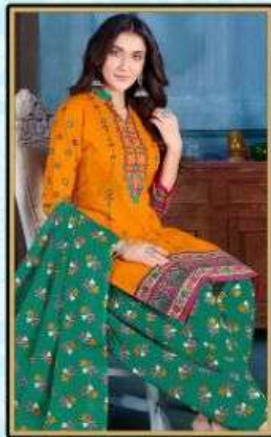

1012

 **BALAJI**TM
Cotton
Designer Salwar Suit
Pakeezah

1009

 **BALAJI**TM
Cotton
Designer Salwar Suit
Pakeezah

1008

A woman with long dark hair is seated on a white ornate chair. She is wearing a red long-sleeved top with colorful floral patterns and a black shawl with a repeating geometric pattern of red and yellow squares. She is also wearing red and black patterned high-heeled shoes. The background features a dark wood door and a blue wall.

 **BALAJI**TM
Cotton
Designer Sahwar Sult.
Pakeezah

1004

 **BALAJI**™
Cotton
Designer Salwar Suit
Pakeezah

1006

 **BALAJI**™
Cotton
Designer Salwar Suit
Pakeezah

1003

 **BALAJI**™
Cotton
Designer Sahwar Sult
Pakeezah

1002

1001

1002

1003

1004

1005

1006

1007

1008

1009

1010

1011

1012

BALAJITM
 Cotton
 Designer Salwar Suit

Paakeezah

پاکیزہ پاکیزا پیکیجز