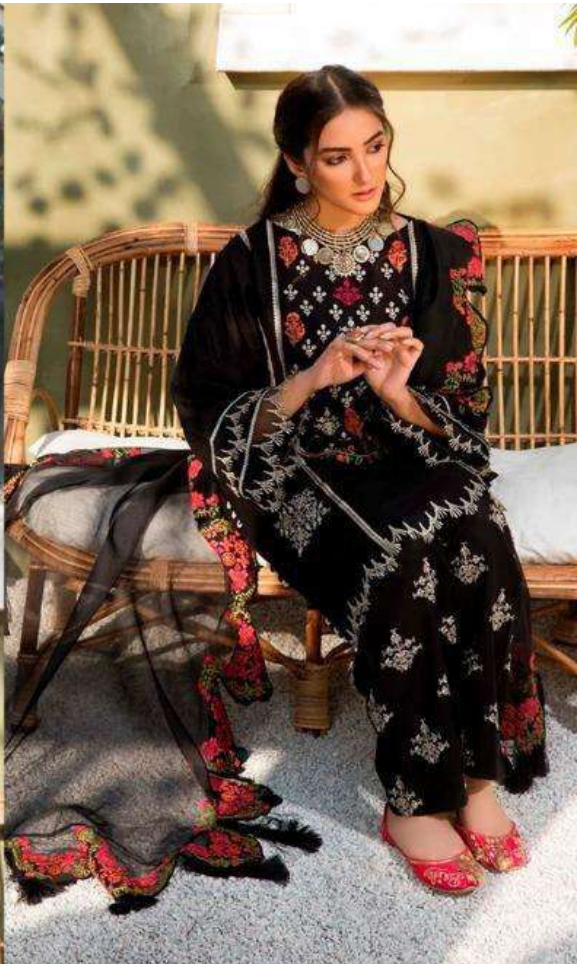

HOOR TEX

Hoor The Fashion Noor

TOP

Pure cotton
with embroidery

BOTTOM-INNER

pure cotton
with embroidery

DUPATTA

Nazmin chiffon
with embroidery

21024

HOOR TEX

Hoor The Fashion Noor

TOP

Pure cotton
with embroidery

BOTTOM-INNER

pure cotton
with embroidery

DUPATTA

Nazmin chiffon
with embroidery

21024

HOOR TEX
Hoor The Fashion Noor

TOP

Pure cotton
with embroidery

BOTTOM-INNER

pure cotton
with embroidery

DUPATTA