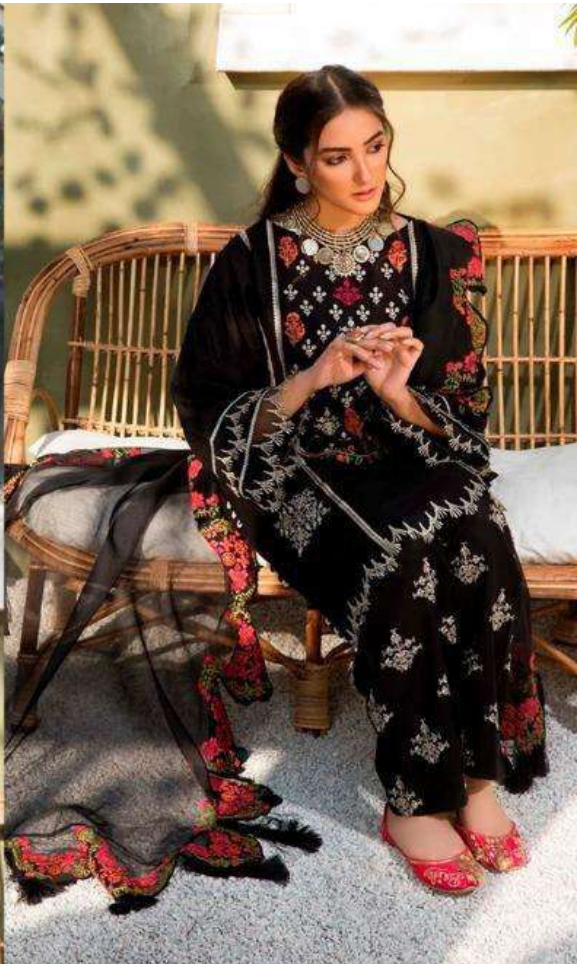

**HOOR TEX**

*Hoor The Fashion Noor*

**TOP**

Pure cotton  
with embroidery

**BOTTOM-INNER**

pure cotton  
with embroidery

**DUPATTA**

Nazmin chiffon  
with embroidery

**21024**

**HOOR TEX**

*Hoor The Fashion Noor*

**TOP**

Pure cotton  
with embroidery

**BOTTOM-INNER**

pure cotton  
with embroidery

**DUPATTA**

Nazmin chiffon  
with embroidery

**21024**

**HOOR TEX**  
*Hoor The Fashion Noor*

**TOP**

Pure cotton  
with embroidery

**BOTTOM-INNER**

pure cotton  
with embroidery

**DUPATTA**