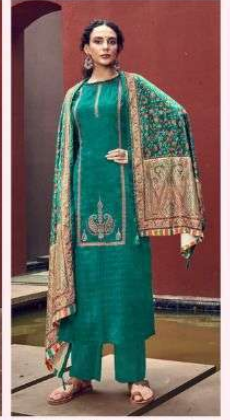

Des..111 003