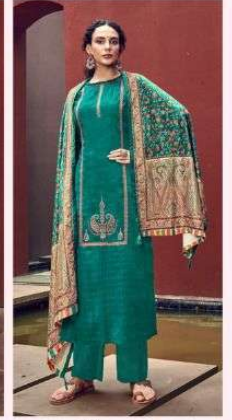

Dns.111 003