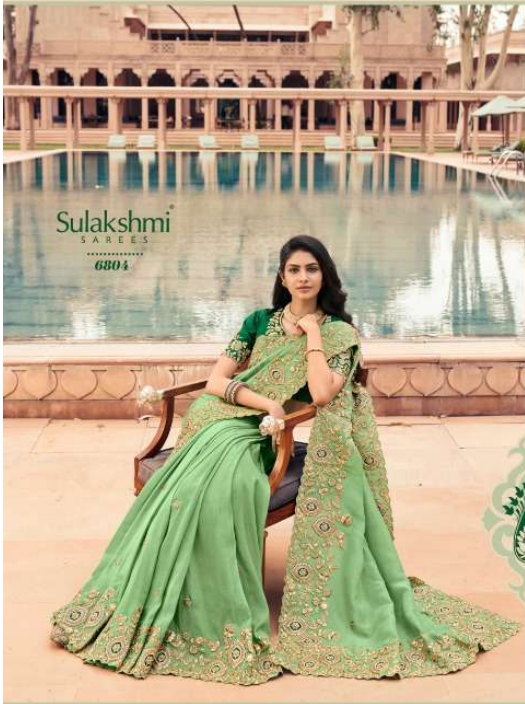

Sulakshmi
SAREES

6807

Redefining glamour

Sulakshmi
SAREES
ESTD 1987

bridalshiny

glamour

Sulakshmi
SAREES

6804

- Wonderful addition -

Sulakshmi
SAREES

- Phenomenal details -

Sulakshmi
SAREES

Deenay drapes
6802

Sulakshmi
SAREES

Phocomnal details

6801

A central vertical panel with a light beige background. It features the brand name 'Sulakshmi SAREES' at the top, a decorative floral motif in the center, and the number '6801' at the bottom. The text 'Phocomnal details' is positioned on either side of the motif.