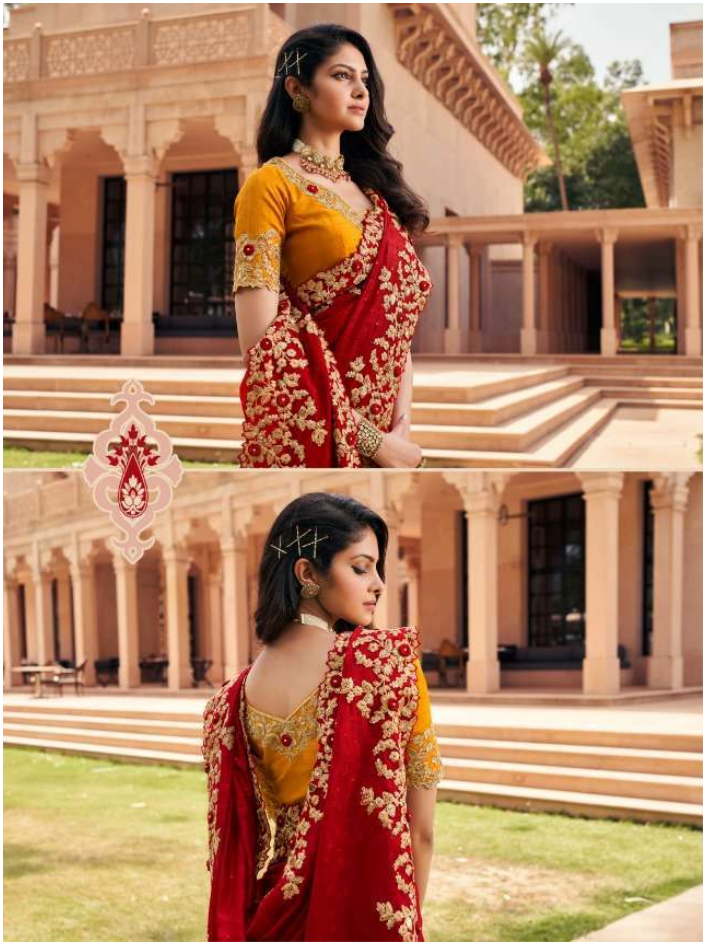

Sulakshmi
SAREES

— Style Decoded —
6810