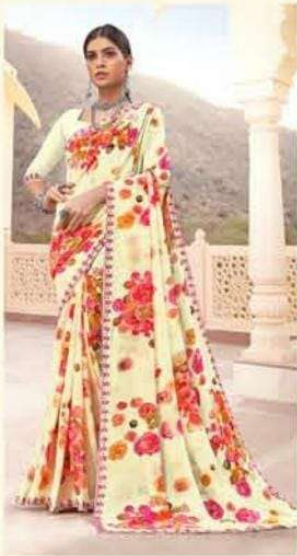

5147

THE  
NEW  
LOOK  
EXCLUSIVE WEAR

**STYLE of ETERNAL**  
A TOUCH OF GLAMOUR

A close-up photograph of the same woman from the first image, shown from the waist up. She is wearing the same blue floral saree and blouse. She is holding a small, dark object in her hands, possibly a ring or a small accessory. The background is the same architectural setting as in the first image.

**5146**

I THINK THERE IS BEAUTY IN EVERYTHING.

5143

GET *the* LOOK

GET THE NEW LOOK

STYLE of ETERNAL

FASHION

5149

5142

5143

5144

5145

5146

5147

5148

5149