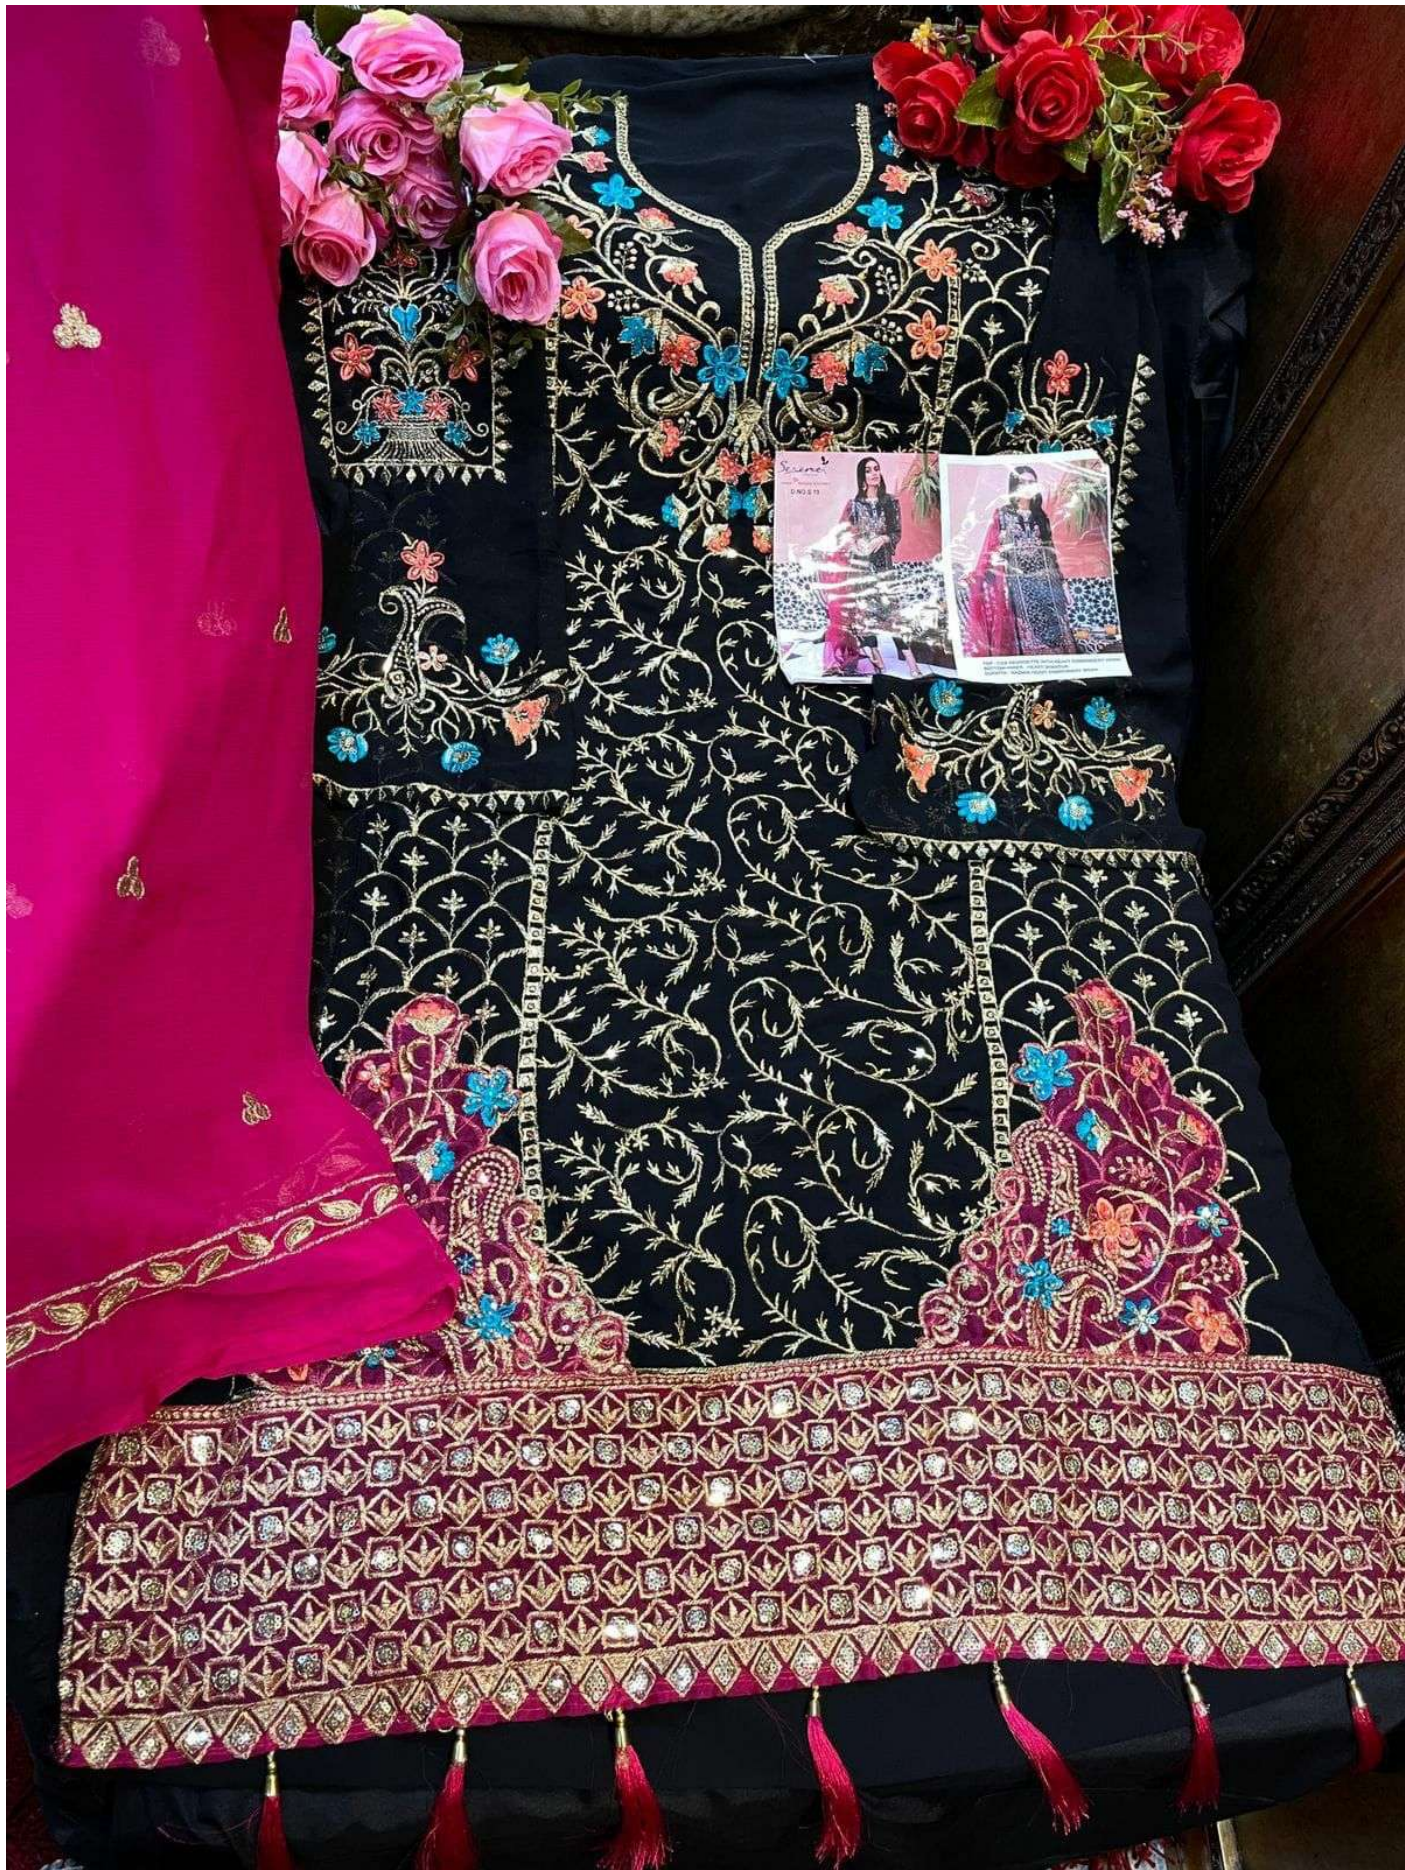

TOP - FOX GEORGETTE WITH HEAVY EMBROIDERY WORK
BOTTOM+INNER - HEAVY SHANTUN
DUPATTA - BUTTERFLY NET WITH WORK

TOP - FOX GEORGETTE WITH HEAVY EMBROIDERY WORK
BOTTOM+INNER - HEAVY SHANTUN
DUPATTA - BUTTERFLY NET WITH WORK