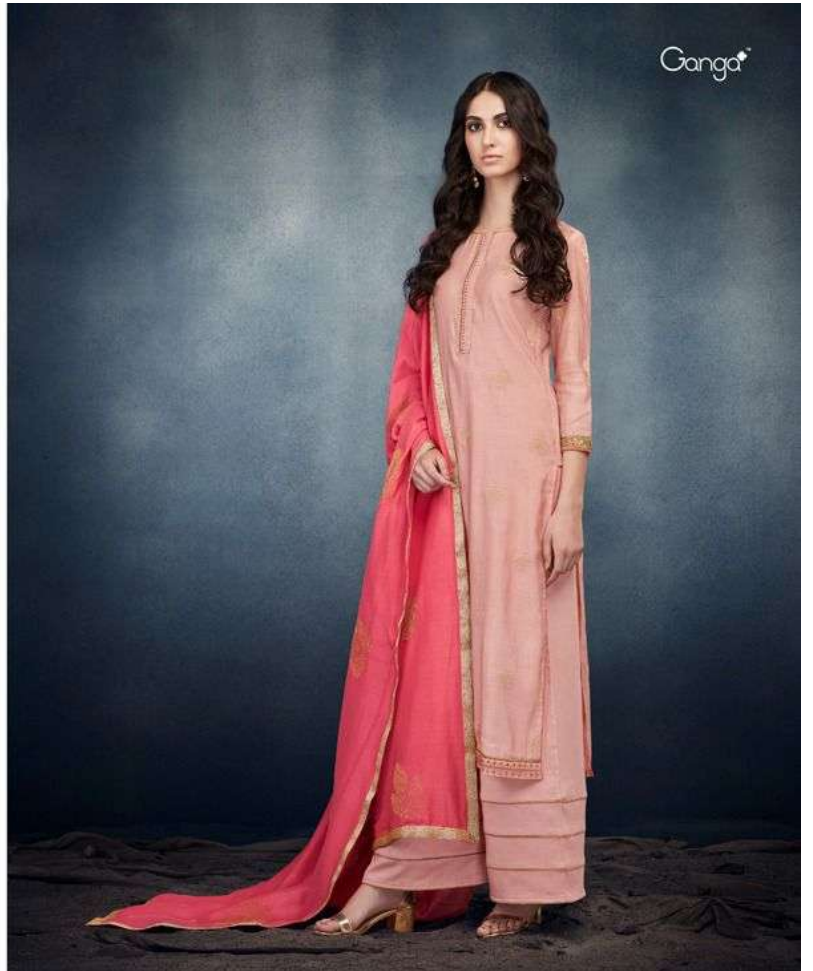

D.NO :- 7622

D.NO :- 7623

D.NO :- 7624

D.NO :- 7619

Ganga

ERICA

PRODUCT NAME	ERICA
D.NO.	7619 TO 7624
DESCRIPTION	TOP KORA SILK BANARASI JACQUARD WITH EMBROIDERY,HAND WORK ON NECK, DAMAN & JARI LACE FOR SLEEVES BOTTOM SILK SATIN SOLID DUPATTA KORA SILK SOLID WITH HEAVY EMBROIDERY WITH FOUR SIDE JARI LACE BORDER
HSN CODE	540834
WHOLESALE PRICE	1735/- EACH+GST(EXTRA)