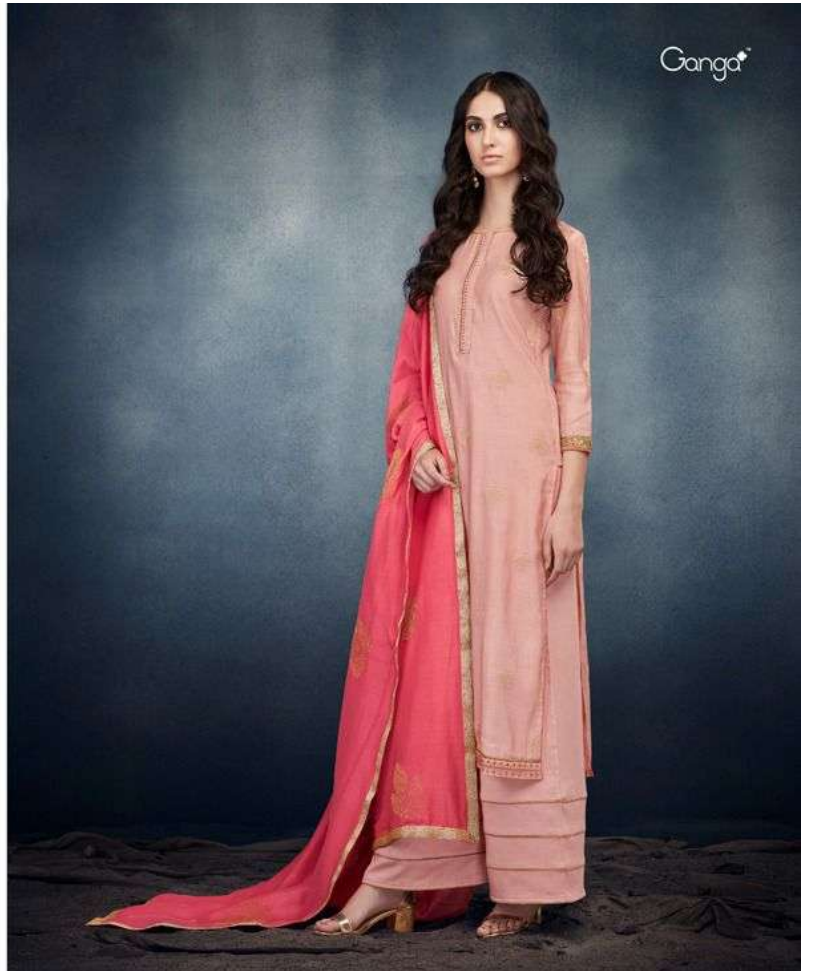

D.NO :- 7622

D.NO :- 7623

D.NO :- 7624

D.NO :- 7619

Ganga

ERICA

PRODUCT NAME	<b>ERICA</b>
D.NO.	7619 TO 7624
DESCRIPTION	<b>TOP</b> KORA SILK BANARASI JACQUARD WITH EMBROIDERY,HAND WORK ON NECK, DAMAN & JARI LACE FOR SLEEVES <b>BOTTOM</b> SILK SATIN SOLID <b>DUPATTA</b> KORA SILK SOLID WITH HEAVY EMBROIDERY WITH FOUR SIDE JARI LACE BORDER
HSN CODE	<b>540834</b>
WHOLESALE PRICE	<b>1735/- EACH+GST(EXTRA)</b>