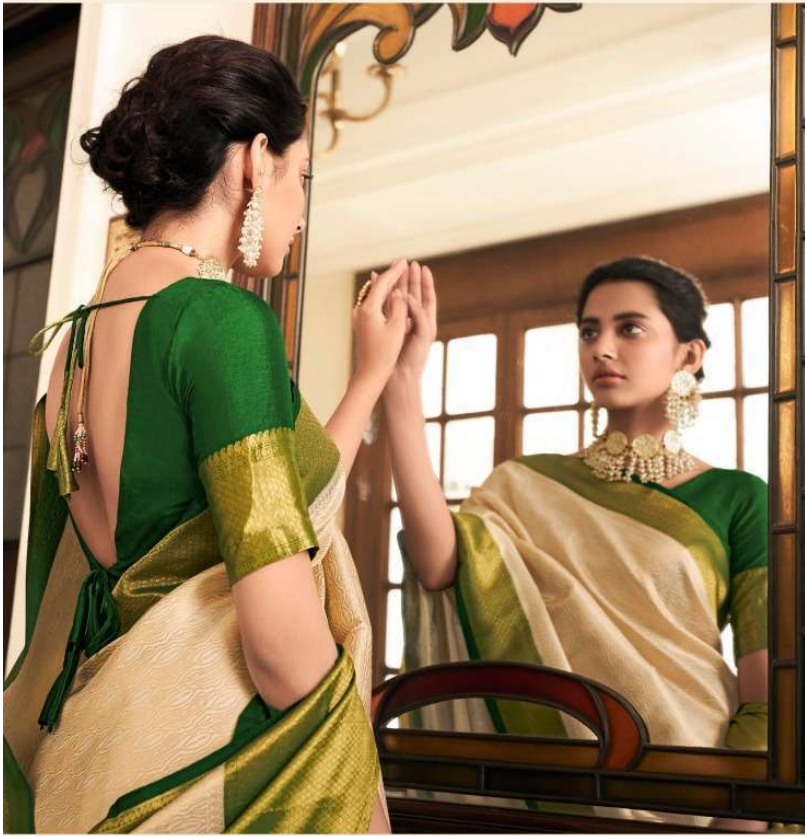

Pankh
Sarees & Accessories

806

Pankh
Kundan & Jewellery
801

Pankh
Magnificent
drapes
804

Pankh
Sarees & Accessories

806

A large, vibrant pink background with subtle white line art of a woman's face and floral motifs. The text and logo are centered in the upper half.

Pankh
Kamlesh Khanna
Magnificent
drapes
810

A small, diamond-shaped logo with intricate geometric patterns inside.

Pankh
sarees - attopure

808

Pankh
ELEGANCE

810

Pankh
BY MISTRI ALPANA

812