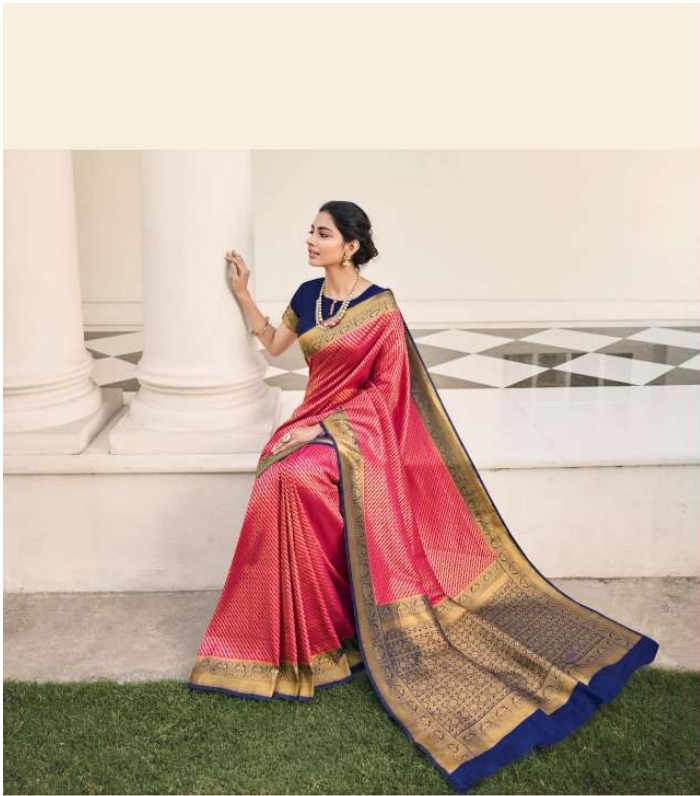

Pankh
Sarees & Accessories

806

Pankh
Kundan & Jewellery
801

Pankh
Magnificent
drapes
804

Pankh
Sarees & Accessories

806

A large, vibrant pink background with subtle white line art of a woman's face and floral motifs. The text and logo are centered in the upper half.

Pankh
Kamlesh Khanna
Magnificent
drapes
810

A small, diamond-shaped logo with intricate geometric patterns inside.

Pankh
sarees - attopure

808

Pankh
ELEGANCE

810

Pankh
BY MISTRI ALPANA

812