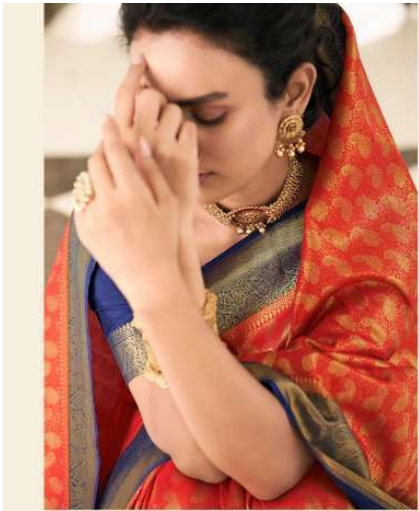

Pankh
Sarees & Accessories

806

Pankh
Kundan & Jewellery
801

Pankh
Magnificent
drapes
804

Pankh
Sarees & Accessories

806

A large, vibrant pink background with subtle white line art of a woman's face and floral motifs. The text and logo are centered in the upper half.

Pankh
Kamlesh Khanna
Magnificent
drapes
810

A small, diamond-shaped logo with intricate geometric patterns inside.

Pankh
sarees - attopure

808

Pankh
ELEGANCE

810

Pankh
BY MISTRI ALPANA

812