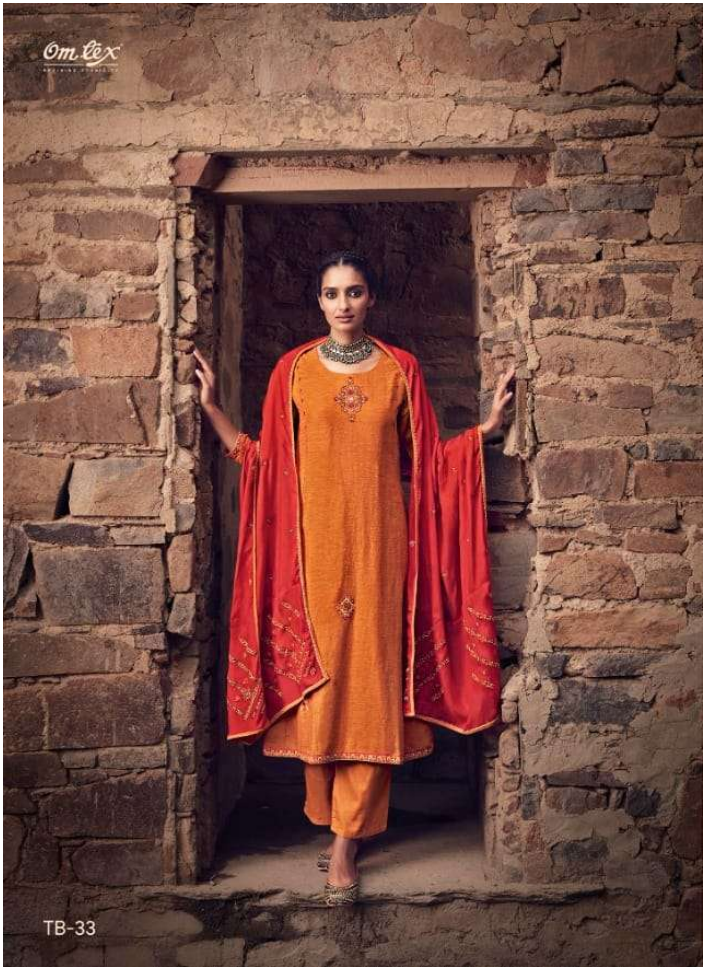

GULNER SILK EMBROIDERY WITH MIRROR WORK

| DESIGN NO. | PRODUCT NAME | RATE |
|------------|--------------|--------|
| TB-31 | TRIBE | 1750/- |
| TB-32 | TRIBE | 1750/- |
| TB-33 | TRIBE | 1750/- |
| TB-34 | TRIBE | 1750/- |
| TB-35 | TRIBE | 1750/- |
| TB-36 | TRIBE | 1750/- |
| TB-37 | TRIBE | 1750/- |

TOTAL SUIT: 07

TOTAL AMT: 12250/-

TOP: GULNER SILK
BOTTOM: CANVAS SATIN

DUPATTA: AMERA MUSLIN SILK WITH EMBROIDERY

TB-31

TB-32

TB-33

TB-34

DESIGN NO.
TB-31 TO TB-37

GULNER SILK EMBROIDERY WITH
MIRROR WORK

TOP:
GULNER SILK

BOTTOM:
CANVAS SATIN

DUPATTA:
AMERA MUSLIN SILK WITH EMBROIDERY

Omtex[®]
REFINING ETHNICITY

www.omttx.in

TB-35