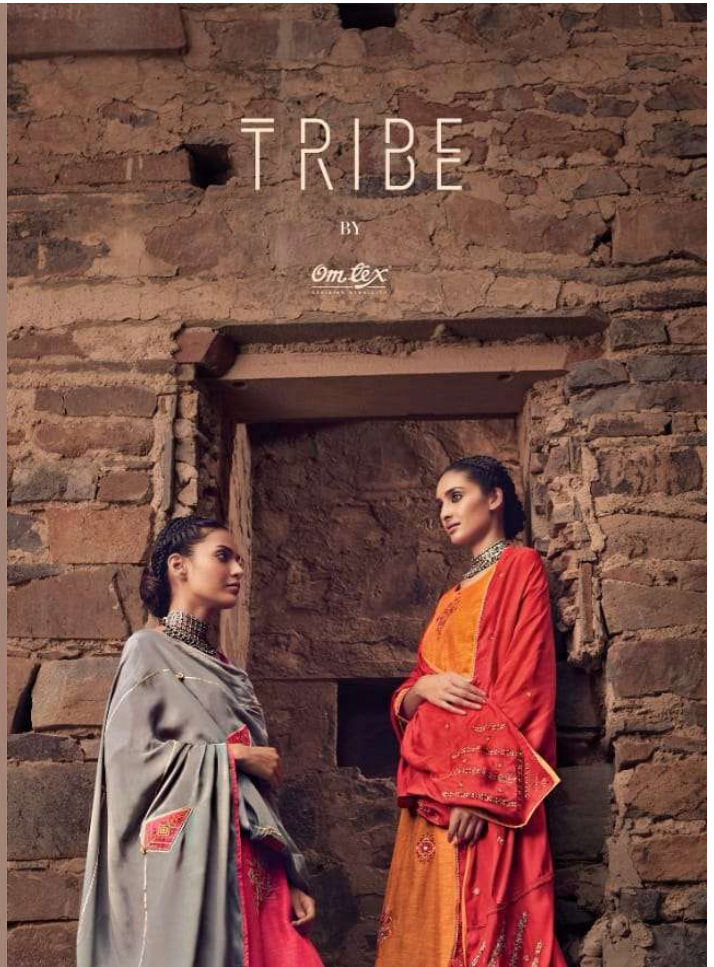

TRIBE

BY

Om. Co. X