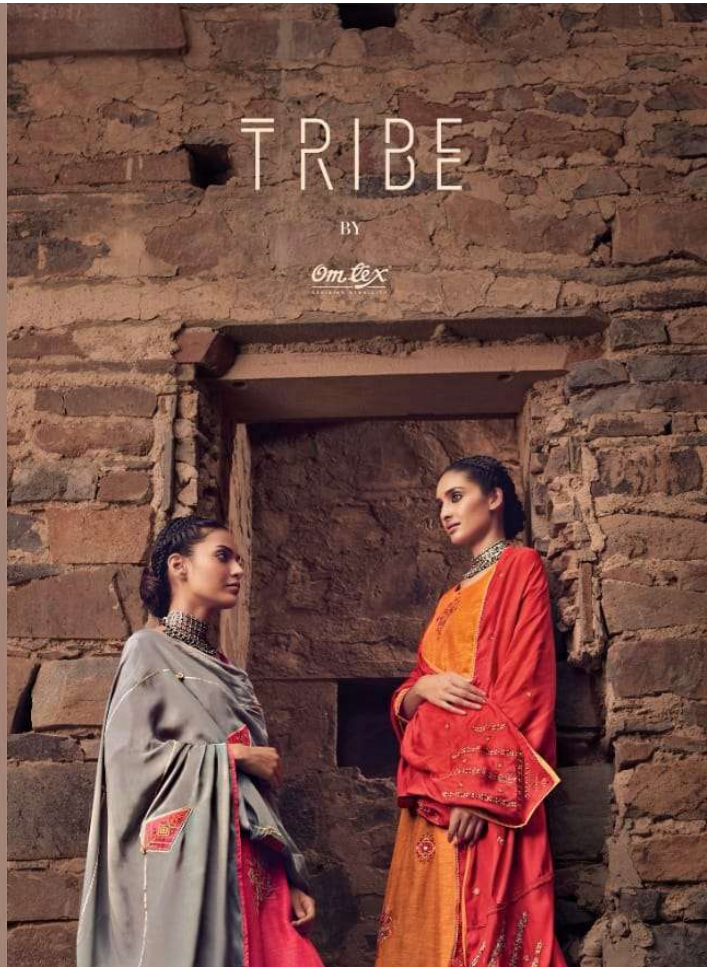

TRIBE

BY

Om. Lex