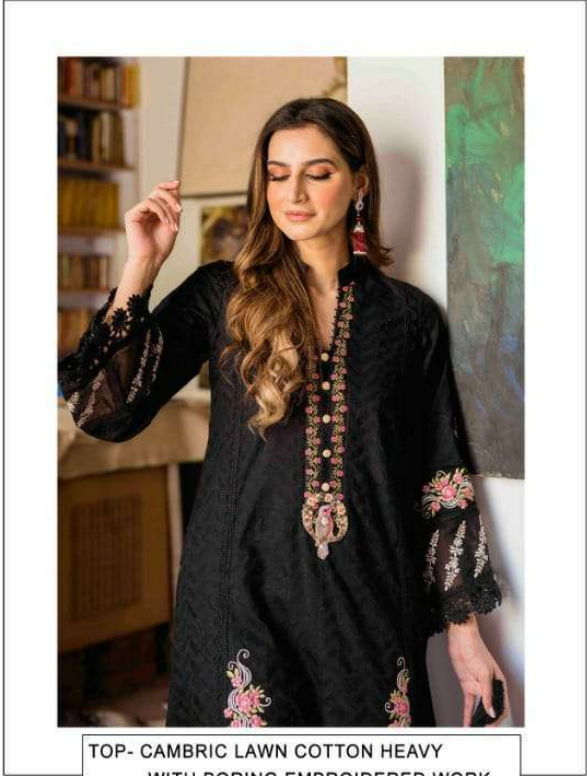

Serene
Pakistani Style
A BRAND BY **MUGHA EXPORT**

D.NO.2901

TOP- CAMBRIC LAWN COTTON HEAVY
WITH BORING EMBROIDERED WORK
BOTTOM- SEMI LAWN COTTON
DUPATTA- NAZNEEN EMBROIDERED

D.NO.2904

TOP- CAMBRIC LAWN COTTON HEAVY
WITH BORING EMBROIDERED WORK
BOTTOM- SEMI LAWN COTTON
DUPATTA- NAZNEEN EMBROIDERED

D.NO.2903

TOP- CAMBRIC LAWN COTTON HEAVY
WITH BORING EMBROIDERED WORK
BOTTOM- SEMI LAWN COTTON
DUPATTA- NAZNEEN EMBROIDERED

D.NO 2902

TOP- CAMBRIC LAWN COTTON HEAVY
WITH BORING EMBROIDERED WORK
BOTTOM- SEMI LAWN COTTON
DUPATTA- NAZNEEN EMBROIDERED