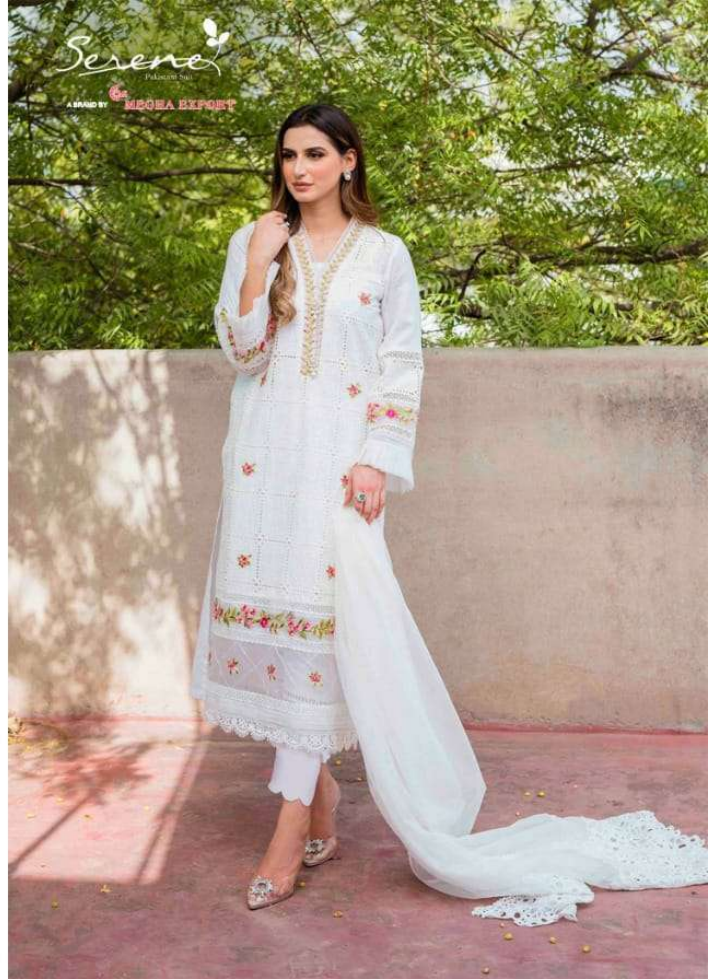

Serene
Pakistani Style
A BRAND BY **MUGHA EXPORT**

D.NO.2901

TOP- CAMBRIC LAWN COTTON HEAVY
WITH BORING EMBROIDERED WORK
BOTTOM- SEMI LAWN COTTON
DUPATTA- NAZNEEN EMBROIDERED

D.NO.2904

TOP- CAMBRIC LAWN COTTON HEAVY
WITH BORING EMBROIDERED WORK
BOTTOM- SEMI LAWN COTTON
DUPATTA- NAZNEEN EMBROIDERED

D.NO.2903

TOP- CAMBRIC LAWN COTTON HEAVY
WITH BORING EMBROIDERED WORK
BOTTOM- SEMI LAWN COTTON
DUPATTA- NAZNEEN EMBROIDERED

D.NO 2902

TOP- CAMBRIC LAWN COTTON HEAVY
WITH BORING EMBROIDERED WORK
BOTTOM- SEMI LAWN COTTON
DUPATTA- NAZNEEN EMBROIDERED

Serene
Pakistani Style
A DIVISION OF
MUGHA EXPORT

D.NO.2901

TOP- CAMBRIC LAWN COTTON HEAVY
WITH BORING EMBROIDERED WORK
BOTTOM- SEMI LAWN COTTON
DUPATTA- NAZNEEN EMBROIDERED

D.NO.2901

D.NO.2902

D.NO.2903

D.NO.2904