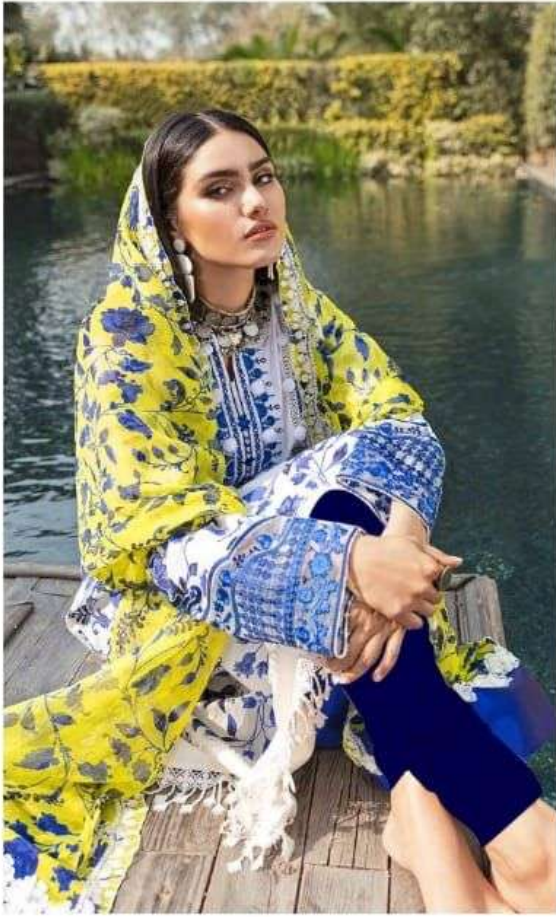

  
**ASIM JOFA™**

**D.NO.**  
56043

**TOP**

Cambric Cotton Self Embroidery  
Work With Neck Pach Embroidery

**BOTTOM**

Lawn Cotton Self Embroidery

**DUPATTA**

Chinon Embroidery  
Work With Cutwork

  
**ASIM JOFA**™

**D.NO.**  
56043

**TOP**

Cambric Cotton Self Embroidery  
Work With Neck Pach Embroidery

**BOTTOM**

Lawn Cotton Self Embroidery

**DUPATTA**

Chinon Embroidery  
Work With Cutwork