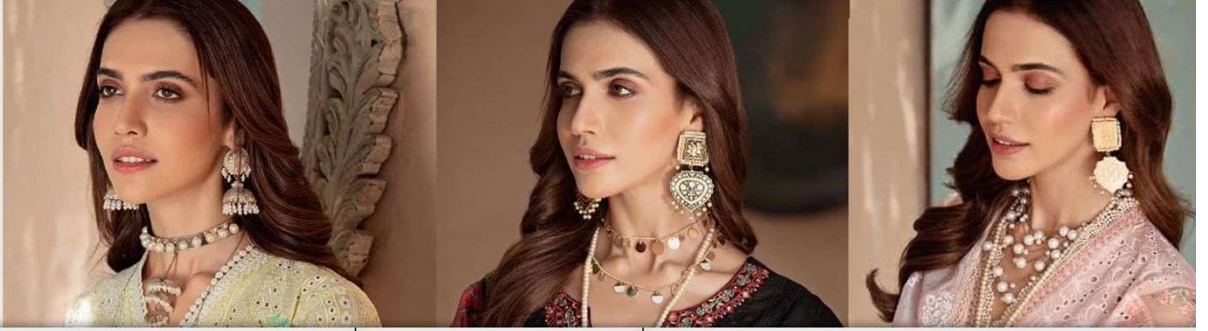

SHANAYA®

Rose
EMBROIDERED LAWN

Rose
EMBROIDERED LAWN

HELLO TO EVERYONE

| D.NO | TOP | BOTTOM | DUPATTA |
|------|---------------------------------------|-----------|------------------------------|
| A-02 | CAMBRIC COTTON (BORING EMBROIDERY) | SEMI LAWN | PURE TABBYSILK DIGITAL PRINT |
| A-03 | CAMBRIC COTTON (BORING EMBROIDERY) | SEMI LAWN | PURE TABBYSILK DIGITAL PRINT |
| A-04 | CAMBRIC COTTON (BORING EMBROIDERY) | SEMI LAWN | PURE TABBYSILK DIGITAL PRINT |

Rose
EMBROIDERED LAWN

AVERAGE RATE :- 1069 + GST

Thank's For Your Support

HEAVY EMBROIDERY IN ALL PIECES

SHANAYA®

Rose
EMBROIDERED LAWN

A-03

Rose
EMBROIDERED LAWN