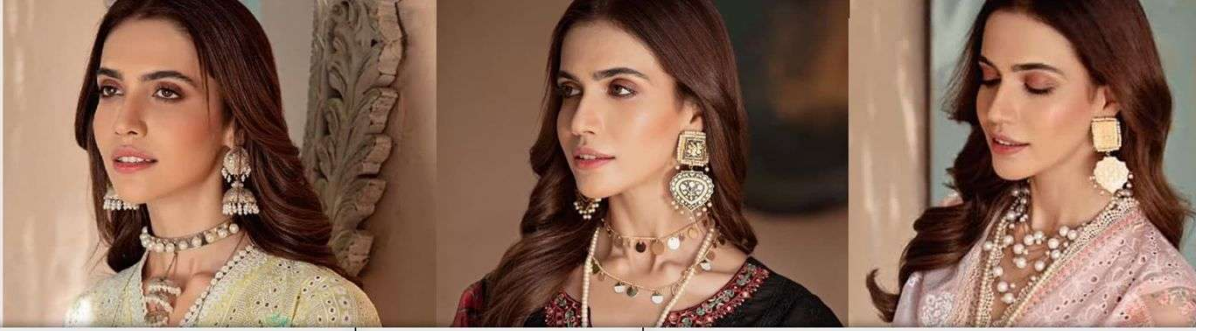

*Rose*  
EMBROIDERED LAWN

*Rose*  
EMBROIDERED LAWN

HELLO TO EVERYONE

D.NO	TOP	BOTTOM	DUPATTA
A-02	CAMBRIC COTTON (BORING EMBROIDERY)	SEMI LAWN	PURE TABBY SILK DIGITAL PRINT
A-03	CAMBRIC COTTON (BORING EMBROIDERY)	SEMI LAWN	PURE TABBY SILK DIGITAL PRINT
A-04	CAMBRIC COTTON (BORING EMBROIDERY)	SEMI LAWN	PURE TABBY SILK DIGITAL PRINT

*Rose*  
MBROIDERED LAWN

**AVERAGE RATE :- 1069 + GST**

Thank's For Your Support

**HEAVY EMBROIDERY IN ALL PIECES**

*Rose*  
EMBROIDERED LAWN

A-03

*Rose*  
EMBROIDERED LAWN

A-02